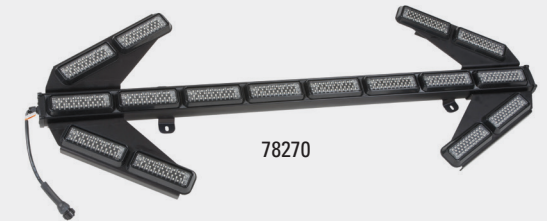

WARNING & HAZARD

LED TRAFFIC DIRECTORS

Directors, Arrows

▶▶ NOW AVAILABLE!

FEATURES & BENEFITS

- Made from durable extruded aluminum — Traffic Directors will not warp or bend
- Micro-processor control unit offers four modes with distinctive flash options
- Front load for easy replacement of individual heads
- Modes: left arrow, right arrow, center out, and warn (alternating)
- Ships complete with back lit control unit, attached quick-disconnect wire harness (15' standard), L-brackets, hardware, and instructions
- 5 year warranty

78200	78210	78270
Voltage: 12 VDC	Voltage: 12 VDC	Voltage: 12 VDC
Amp Draw: 2.4 amps @ 12 VDC	Amp Draw: 3.6 amps @ 12 VDC	Amp Draw: 4.8 amps @ 12 VDC

PART #	DESCRIPTION
78200	LED Traffic Director
78210	Small LED Traffic Director with Arrow
78270	Large LED Traffic Director with Dual Lamp Arrow
SERVICE PARTS	
98333	Replacement Module for Traffic Director (78200, 78210, 78270)