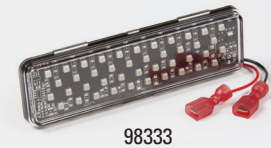

WARNING & HAZARD

LED TRAFFIC DIRECTORS

Directors, Arrows

▶▶ NOW AVAILABLE!

FEATURES & BENEFITS

- Made from durable extruded aluminum — Traffic Directors will not warp or bend
- Micro-processor control unit offers four modes with distinctive flash options
- Front load for easy replacement of individual heads
- Modes: left arrow, right arrow, center out, and warn (alternating)
- Ships complete with back lit control unit, attached quick-disconnect wire harness (15' standard), L-brackets, hardware, and instructions
- 5 year warranty

78200	78210	78270
Voltage: 12 VDC	Voltage: 12 VDC	Voltage: 12 VDC
Amp Draw: 2.4 amps @ 12 VDC	Amp Draw: 3.6 amps @ 12 VDC	Amp Draw: 4.8 amps @ 12 VDC

PART #	DESCRIPTION
78200	LED Traffic Director
78210	Small LED Traffic Director with Arrow
78270	Large LED Traffic Director with Dual Lamp Arrow
SERVICE PARTS	
98333	Replacement Module for Traffic Director (78200, 78210, 78270)