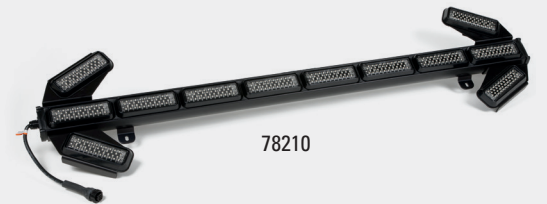

WARNING & HAZARD

LED TRAFFIC DIRECTORS

Directors, Arrows

▶▶ NOW AVAILABLE!

FEATURES & BENEFITS

- Made from durable extruded aluminum — Traffic Directors will not warp or bend
- Micro-processor control unit offers four modes with distinctive flash options
- Front load for easy replacement of individual heads
- Modes: left arrow, right arrow, center out, and warn (alternating)
- Ships complete with back lit control unit, attached quick-disconnect wire harness (15' standard), L-brackets, hardware, and instructions
- 5 year warranty

78200	78210	78270
Voltage: 12 VDC	Voltage: 12 VDC	Voltage: 12 VDC
Amp Draw: 2.4 amps @ 12 VDC	Amp Draw: 3.6 amps @ 12 VDC	Amp Draw: 4.8 amps @ 12 VDC

PART #	DESCRIPTION
78200	LED Traffic Director
78210	Small LED Traffic Director with Arrow
78270	Large LED Traffic Director with Dual Lamp Arrow
SERVICE PARTS	
98333	Replacement Module for Traffic Director (78200, 78210, 78270)