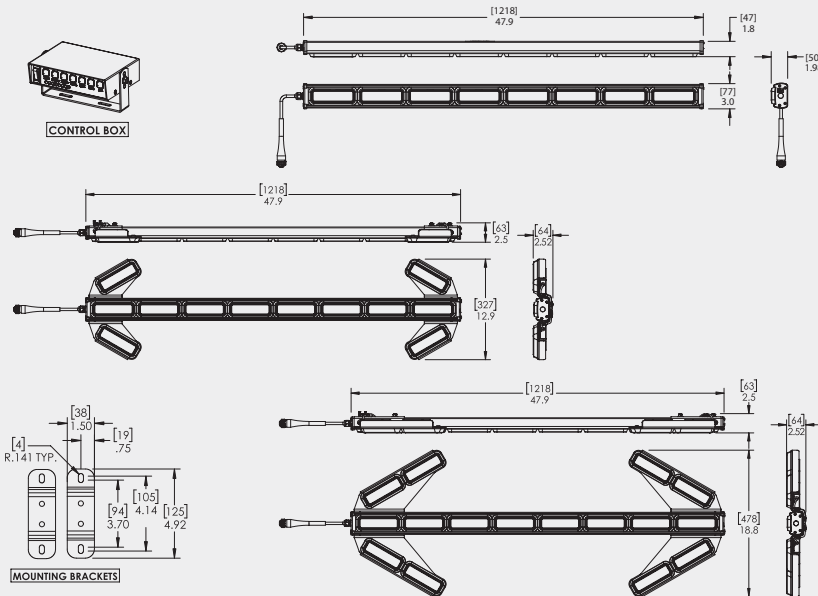

WARNING & HAZARD

LED TRAFFIC DIRECTORS

Directors, Arrows

▶▶ NOW AVAILABLE!

FEATURES & BENEFITS

- Made from durable extruded aluminum — Traffic Directors will not warp or bend
- Micro-processor control unit offers four modes with distinctive flash options
- Front load for easy replacement of individual heads
- Modes: left arrow, right arrow, center out, and warn (alternating)
- Ships complete with back lit control unit, attached quick-disconnect wire harness (15' standard), L-brackets, hardware, and instructions
- 5 year warranty

78200	78210	78270
Voltage: 12 VDC	Voltage: 12 VDC	Voltage: 12 VDC
Amp Draw: 2.4 amps @ 12 VDC	Amp Draw: 3.6 amps @ 12 VDC	Amp Draw: 4.8 amps @ 12 VDC

PART #	DESCRIPTION
78200	LED Traffic Director
78210	Small LED Traffic Director with Arrow
78270	Large LED Traffic Director with Dual Lamp Arrow
SERVICE PARTS	
98333	Replacement Module for Traffic Director (78200, 78210, 78270)