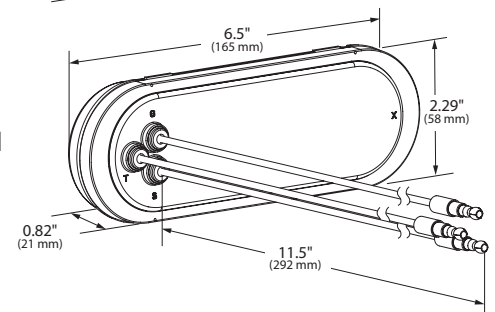

SuperNova® LED Oval Stop / Tail / Turn Lamp

Data Sheet

STOP / TAIL / TURN

LED

PRODUCT SPECIFICATIONS

MATERIAL: ABS/ACRYLIC

FMVSS: S/T/T - I, P2, S, T

ANSI/SAE: S279.14 (ASABE S279.14)*

FINISH: RED/YELLOW

VOLTAGE AMP: 12V - .28(I,S)/.02(T) AMP;
24V - .18(I,S)/.013(T) AMP

BRACKET: 43362, 43952, 43220, 43223, 43222, 43100, 43723, 42152, 42153, 43172

GROMMET: 92420, 92720

PIGTAIL: 66815, 66841, 67002, 66842, 67013, 66830, 67006, 66813, 66814, 66823, 66816, 66845, 67005

Improved performance meets new legal specifications

- Encapsulant potting for circuit board component protection
- Sealed connector for maximum moisture and corrosion protection
- Enhanced lens optics meet ASABE S279 lighting specifications for agricultural equipment when mounted in a surface mount bracket*
- Hermetic lens-to-housing seal
- Meets specifications for vertical and horizontal mounting

* Surface mount brackets: 42152, 42153, 43172

Part Number	Mounting	Connection	Operating Voltage	Amperage
53962 - RED	GROMMET MOUNT	MALE PIN	12V	.28A(I,S)/.02A(T)
53592 - RED	GRAY THEFT-RESISTANT FLANGE	MALE PIN	12V	.28A(I,S)/.02A(T)
53622 - RED	BLACK THEFT-RESISTANT FLANGE	MALE PIN	12V	.28A(I,S)/.02A(T)
53972 - RED	STAINLESS STEEL THEFT-RESISTANT FLANGE	MALE PIN	12V	.28A(I,S)/.02A(T)
52072 - RED	GROMMET MOUNT	MALE PIN	24V	.18A(I,S)/.013A(T)
53122 - RED	KIT (53962 + 92420 + 67005)	MALE PIN	12V	.28A(I,S)/.02A(T)
53963 - YELLOW	GROMMET MOUNT	MALE PIN	12V	.28A(I,S)
53593 - YELLOW	GRAY THEFT-RESISTANT FLANGE	MALE PIN	12V	.28A(I,S)
53623 - YELLOW	BLACK THEFT-RESISTANT FLANGE	MALE PIN	12V	.28A(I,S)
53973 - YELLOW	STAINLESS STEEL THEFT-RESISTANT FLANGE	MALE PIN	12V	.28A(I,S)
52073 - YELLOW	GROMMET MOUNT	MALE PIN	24V	.18A(I,S)
53123 - YELLOW	KIT (53963 + 92420 + 67005)	MALE PIN	12V	.28A(I,S)
54792 - RED	GROMMET MOUNT	HARD WIRED	12V	.28A(I,S)/.02A(T)
54802 - RED, CLEAR LENS	GROMMET MOUNT	HARD WIRED	12V	.28A(I,S)/.02A(T)