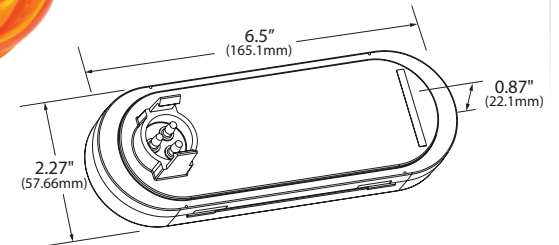

PRODUCT SPECIFICATIONS

MATERIAL: ABS/ACRYLIC

FMVSS: S/T/T - I, P2, S, T

ANSI/SAE: S279.14 (ASABE S279.14)*

FINISH: RED/YELLOW

VOLTAGE AMP: 12V - .28(I,S)/.02(T) AMP;
24V - .18(I,S)/.013(T) AMP

BRACKET: 43362, 43952, 43220, 43223, 43222, 43100, 43723, 42152, 42153, 43172

GROMMET: 92420, 92720

PIGTAIL: 66815, 66841, 67002, 66842, 67013, 66830, 67006, 66813, 66814, 66823, 66816, 66845, 67005