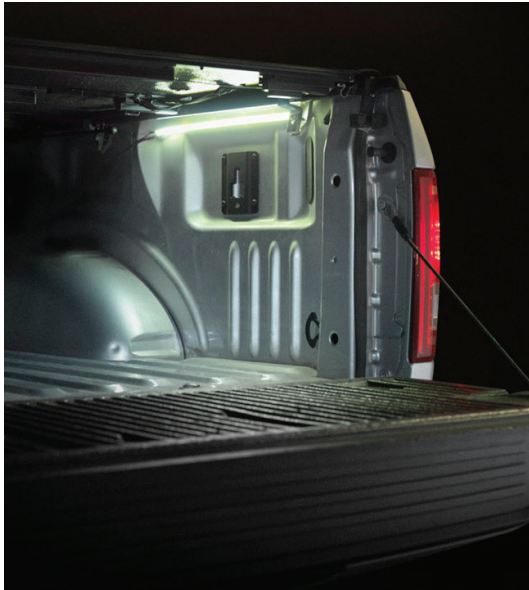

XTL® Xtreme Truck Bundle

Data Sheet

X T L®

XTL STRIP PRODUCT SPECIFICATIONS

OPERATING TEMPERATURE: -40 to 149°F (-40 to +65°C)
STORAGE TEMPERATURE: < 194°F | 90°C
INPUT VOLTAGE RANGE: +10 to +14 VDC
MINIMUM BENDING RADIUS: (Length) 0.5 in | 12.7 mm

XTL STRIP COMPLIANCES

IMPACT RESISTANCE: SAE J575 sec. 4.3
THERMAL SHOCK: SAE J1455 sec. 4.1.3.2
UV WEATHERING: SAE J2412 & J2527
HUMIDITY: SAE J1455 sec. 4.7
INGRESS PROTECTION: IP67 & IP69K
CORROSION: SAE J2139
VIBRATION: SAE J575 sec. 4.2
FLAMMABILITY: FMVSS 302; UL 94 HTM-0, UL 94 VTM-0
CHEMICAL RESISTANCE: SAE J1455 sec 4.4
ABRASION: SAE J1455 sec. 4.8 & J400
REVERSE POLARITY: SAE J121239
STATIC DISCHARGE: SAE J1113

BATTERY BOX COMPLIANCES

INGRESS PROTECTION: IP65
MECHANICAL LIFE: (Switch) 1.5 Million Cycles
MATERIAL: ABS

XTL Xtreme Truck Bundle lets you put light where you want it

- Use the XTL Xtreme Truck Bundle to light up your pick-up truck, SUV, RV, utility trailer-any place where light is needed and power is not readily available.
- Two kit options; choose standard (185 lumens) or extreme (371 lumens) with a long lasting battery box
- Expandable kit allows the user to connect to 12V power and add (3) strips of different lengths and light output
- Grote UBS wire harness uses sealed connections and includes a professional installation kit

PART NO.	DESCRIPTION	LIGHT LENGTH (IN | MM)	LIGHT WIDTH (IN | MM)	LIGHT HEIGHT (IN | MM)	LED SPACING (IN | MM)	CURRENT AMPS (@ 13.5 VOLTS)	LUMENS	LIFE EXPECTANCY (PER SET OF 8AA BATTERIES)
61K71	STANDARD LIGHT STRIP W BATTERY BOX	18.89 / 480	.62 / 15.8	.28 / 7.15	.5 / 12	0.163	185	60+ HRS
61K61	EXTREME WHITE LIGHT STRIP W BATTERY BOX	18.89 / 480	.62 / 15.8	.28 / 7.15	.25 / 6	0.325	371	35+ HRS
68510	EXPANDABLE WIRE HARNESS AND INSTALLATION KIT							
98150-5	REPLACEMENT BATTERY BOX							

PART NO.	DESCRIPTION	LENGTH (IN | MM)	WIDTH (IN | MM)	HEIGHT (IN | MM)	LED SPACING (IN | MM)	CURRENTS AMPS (@ 13.5 VOLTS)	LIGHTING OUTPUT (@ 13.5 VOLTS)	LUMENS PER WATT
L14521001	WHITE LED STRIP	18.89 | 480	.62 | 15.8	.28 | 7.15	.5 | 12	0.163	185 LUMENS	84
L12521001	WHITE LED STRIP	22.67 | 576	.62 | 15.8	.28 | 7.15	.5 | 12	0.191	215 LUMENS	83
L13521001	WHITE LED STRIP	34.02 | 864	.62 | 15.8	.28 | 7.15	.5 | 12	0.274	320 LUMENS	87
L14121001	EXTREME WHITE LED STRIP	18.89 | 480	.62 | 15.8	.28 | 7.15	.25 | 6	0.325	371 LUMENS	85
L12121001	EXTREME WHITE LED STRIP	22.67 | 576	.62 | 15.8	.28 | 7.15	.25 | 6	0.397	440 LUMENS	82
L13121001	EXTREME WHITE LED STRIP	34.02 | 864	.62 | 15.8	.28 | 7.15	.25 | 6	0.372	478 LUMENS	95

GLB-2017-029

2600 Lanier Drive, Madison, Indiana U.S.A. 47250-0550

U.S. 800.628.0809 Canada 800.268.5612

Europe +49 9422 40331-0 Mexico +(52) 818262 4412 China +86.21.5774.9633

grote.com