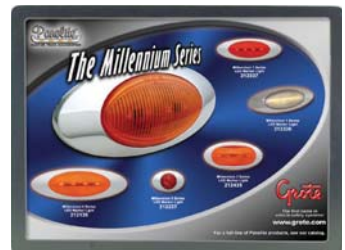

00840

Back Lit Sign portion
(insert not included)

Back-Lit Signs

Dress up your retail area and show off your product offering at the same time.

Inserts sold separately:

- 00841 - Emergency Lighting Panel
- 00842 - WorkZone Panel
- 00843 - LED Lighting
- 00844 - Sealed Lighting
- 00845 - Hi Count® LED Panel
- 00846 - The Millennium Series

00841

00842

00843

00844

00845

00846

LED Wall Mounted Display

Want everyone to know you are in the LED business? You can't go wrong with this fully lit LED wall display. It highlights and showcases all of Grote's major LED products.

00830 - Complete display as shown