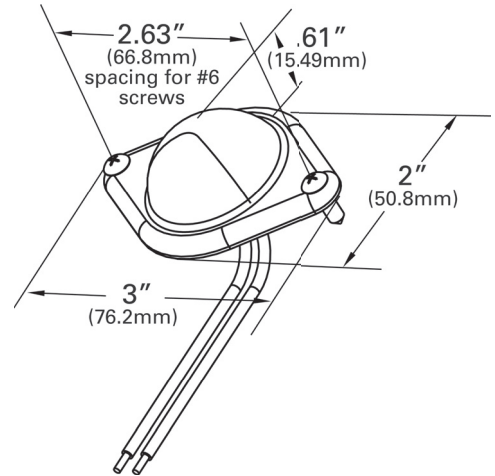

Hi Count[®] LED Courtesy Lamp

Product Information Sheet

INTERIOR LIGHTING

- Longer life than incandescent using LED technology to reduce maintenance costs

PRODUCT FEATURES AND BENEFITS

- Mounts using 2 #6 screws

PRODUCT SPECIFICATIONS

MATERIAL: STAINLESS STEEL
FINISH: STAINLESS
VOLTAGE AMP: 12V - .02 A

Part Number	Market	Light Source	Operating Voltage	Amperage	Interchange
G6261	Truck/Trailer/Bus	LEDs	12V	.02A	NA