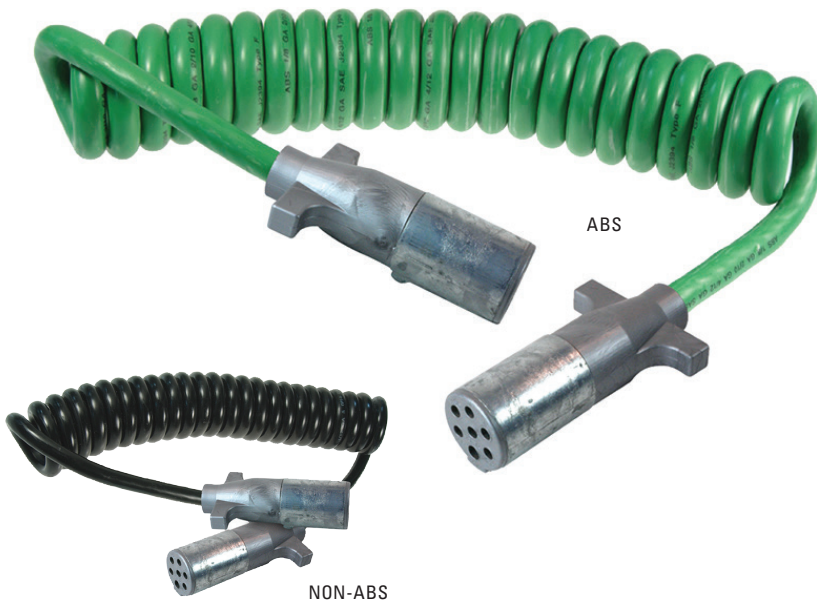

UltraLink Power Cords

Data Sheet

PRODUCT SPECIFICATIONS

MATERIAL: ADVANCED POLYMER (PREMIUM), EVA (ECONO)

FINISH: GREEN ABS ECONOMY OR BLACK NON ABS

SAE: SAEJ560, J2394 (ABS cords), and J2222 (coiled cord versions)

UltraLink™ Power Cords feature a crush resistant plug and deliver improved performance, longer wear, and superior conductivity at a competitive price

- Provides superior power delivery and exceeds power delivery minimum legal lamp requirements for single or double trailer configurations

Solid Plug Design

- UltraLink™ zinc die-cast plugs are filled with elastomeric material that resists crushing and acts as potting to seal solid brass terminals from moisture
- Special adhesive bonds the cable to the plug, eliminating the need for a supporting spring and preventing moisture from entering the back of the plug
- Solid brass terminals are corrosion resistant, and provide superior current capacity with minimal voltage drop

Cable

- Provides excellent recoil memory, chemical, and abrasion resistance (Coiled Versions)
- Advanced polymer jacketing material provides complete sealing and abrasion protection between -55°F and 190°F (Premium Versions)