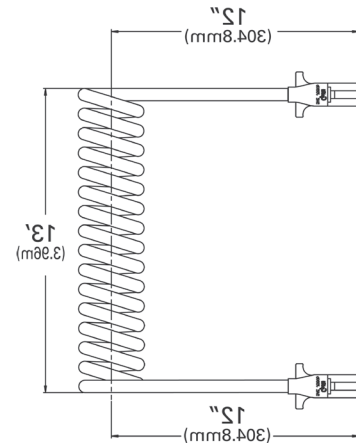

UltraLink Power Cords

Data Sheet

PRODUCT SPECIFICATIONS

MATERIAL: ADVANCED POLYMER (PREMIUM), EVA (ECONO)

FINISH: GREEN ABS ECONOMY OR BLACK NON ABS

SAE: SAEJ560, J2394 (ABS cords), and J2222 (coiled cord versions)

UltraLink™ Power Cords feature a crush resistant plug and deliver improved performance, longer wear, and superior conductivity at a competitive price

- Provides superior power delivery and exceeds power delivery minimum legal lamp requirements for single or double trailer configurations

Solid Plug Design

- UltraLink™ zinc die-cast plugs are filled with elastomeric material that resists crushing and acts as potting to seal solid brass terminals from moisture
- Special adhesive bonds the cable to the plug, eliminating the need for a supporting spring and preventing moisture from entering the back of the plug
- Solid brass terminals are corrosion resistant, and provide superior current capacity with minimal voltage drop