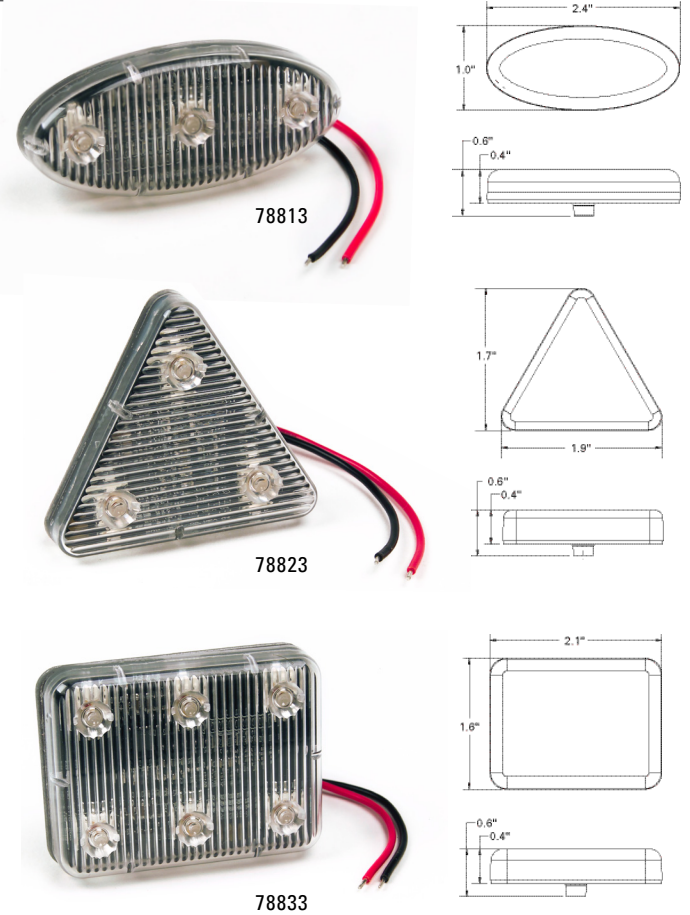

NEW | LED Auxiliary Light

Self-Adhesive LED Auxiliary Light

▶▶ NOW AVAILABLE!

Compact self-adhesive LED auxiliary warning light – simple and easy mounting option

FEATURES AND BENEFITS

Grote Industries newest addition to the Warning and Hazard category are these self-adhesive LED auxiliary lights. These lamps are designed to provide a powerful warning signal in a compact size. Fast and easy installation, just peel and stick to any flat surface. No fasteners are needed, only a single (wiring) hole and simple two wire connections to install.

Available in 3 shapes; Oval (3 LEDs), Triangle (3 LEDs) and Rectangle (6 LEDs). Each model features a tough polycarbonate base and lens with integrated optics that provide enhanced light dispersion. Popular with agriculture, utility, recreational and material handling vehicles. Improve Visibility, Improve Safety!

PRODUCT SPECIFICATIONS

- 3 to 6 1-watt LEDs
- 12-24VDC, 0.45 AMPS
- Quad flash patterns
- Temperature Range: -22°F to +122°F (-30°C to +50°C)

PART #	COLOUR	VOLTAGE	AMPS	LUMENS	SHAPE
78813	AMBER	12-24	0.45	120	OVAL
78823	AMBER	12-24	0.45	120	TRIANGLE
78833	AMBER	12-24	0.9	120	RECTANGLE