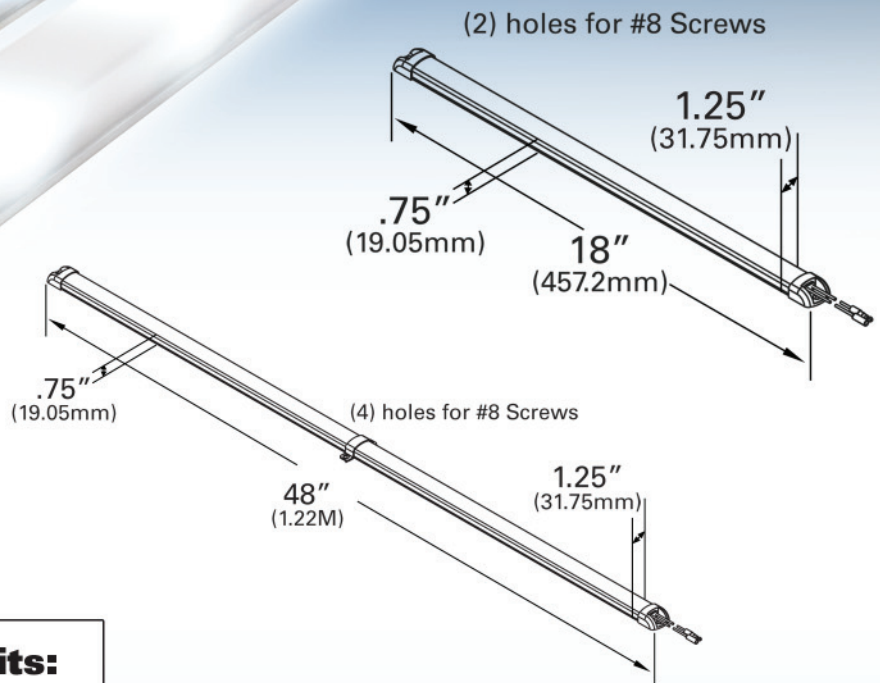

18" or 48" LED SlimWhite™

Information Sheet

- High output, 500 Lumen white LED dome lamp provides low heat emissions
- Low Profile
- LEDs rated at 50,000 hours

LED

Product Features and Benefits:

- Tough Polycarbonate Lens
- Sturdy Aluminium base
- Profile is less than 3/4" high

Material: Polycarbonate/Aluminium
 Finish: Clear/White
 Replacement Lens (Must remove end caps for replacement): 18"-94701, 48"-94711

Part Number	Market	Light Source	Operating Voltage/AMP	Interchange
61E81 18" 12V	Interior	LED	10-14V- .6 AMP	N/A
61E91 18" 24V	Interior	LED	22-30V- .3 AMP	N/A
61F01 18" 12V w/switch	Interior	LED	10-14V- .6 AMP	N/A
61F11 18" 24V w/switch	Interior	LED	22-30V- .3 AMP	N/A
61281 48" 12V	Interior	LED	10-14V- 1.2 AMP	N/A