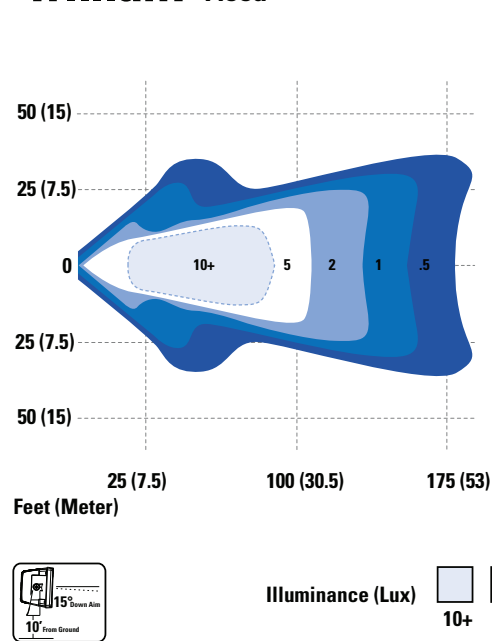

Trilliant® Flood