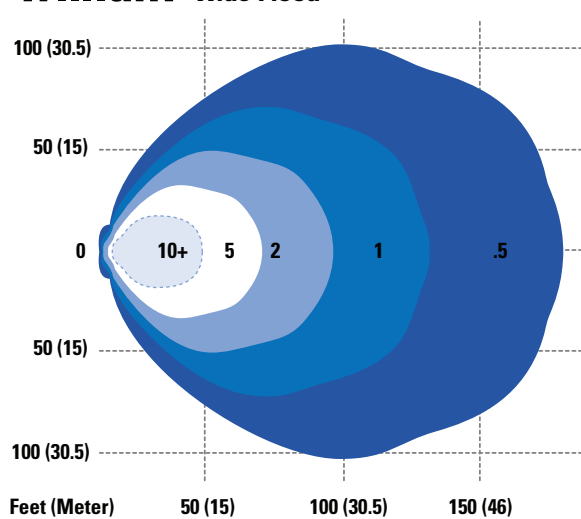

Trilliant® Wide Flood

2600 Lanier Drive, Madison, Indiana U.S.A. 47250-0550

U.S. 800.628.0809 Canada 800.268.5612

Europe +49 9422 40331-0 Mexico +(52) 818262 4412 China +86.21.5774.9633

grote.com