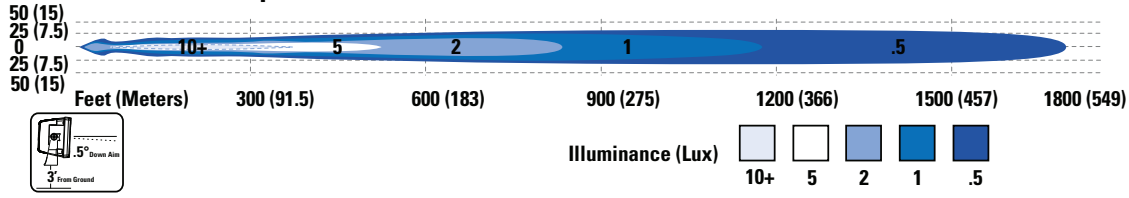

Trilliant® LED WhiteLight™ Work Lamp

Data Sheet

WORK LIGHTING

Trilliant® Spot