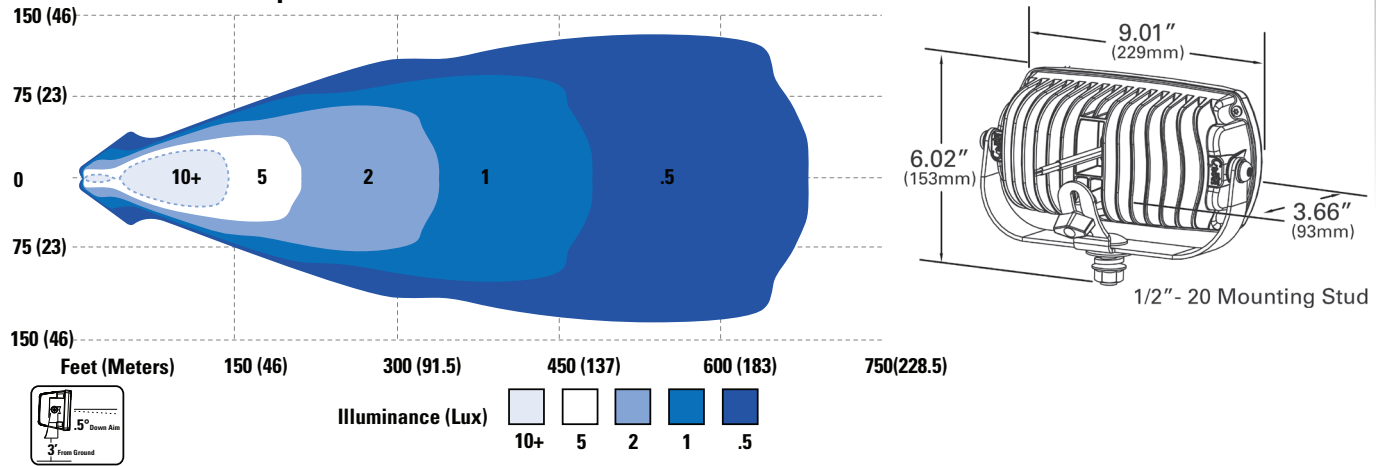

Trilliant® Trapezoid