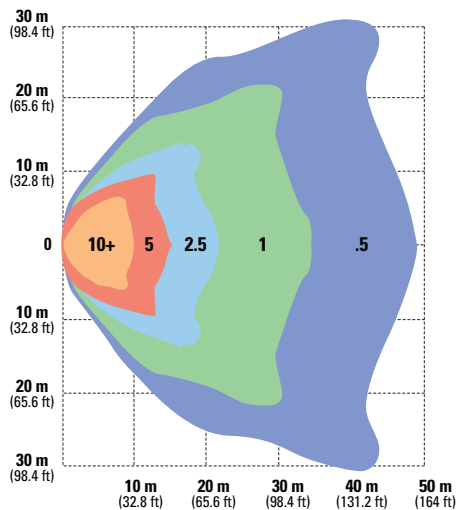

Trilliant Cube 2.0 2800-3000 Lumen LED Work Lamp

Data Sheet

WORK LIGHTING

Trilliant® Cube Wide Flood 3000 Lumen

Illuminance (Lux)