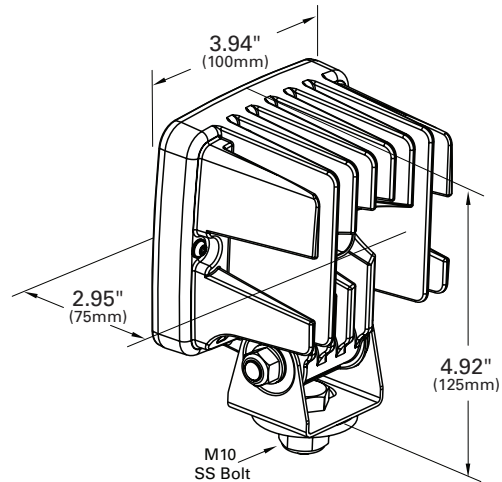

Trilliant Cube 2.0 2800-3000 Lumen LED Work Lamp

Data Sheet

WORK LIGHTING

Trilliant® Cube Wide Flood 3000 Lumen

Illuminance (Lux)

Deutsch Connector

Amp SuperSeal Connector

Trilliant® Cube Flood 3000 Lumen