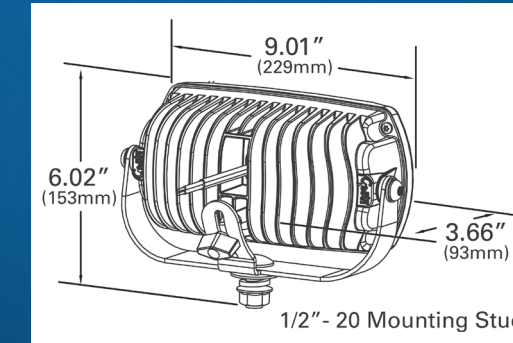

Four Beam Patterns Meet Any Work Place Requirement

Original Equipment