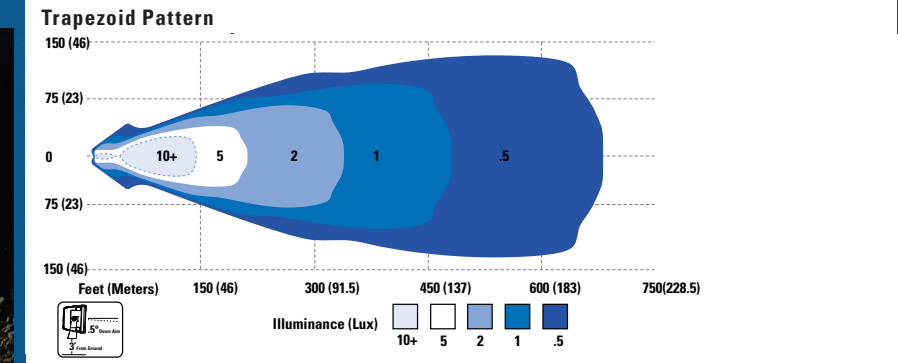

Trilliant™