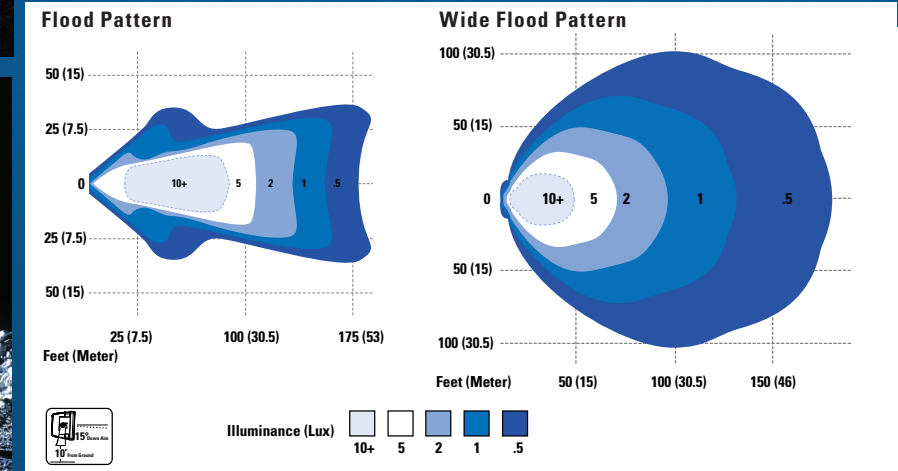

Trilliant™