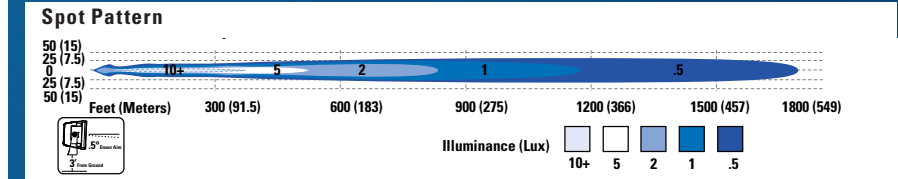

Four Beam Patterns Meet Any Work Place Requirement

Original Equipment