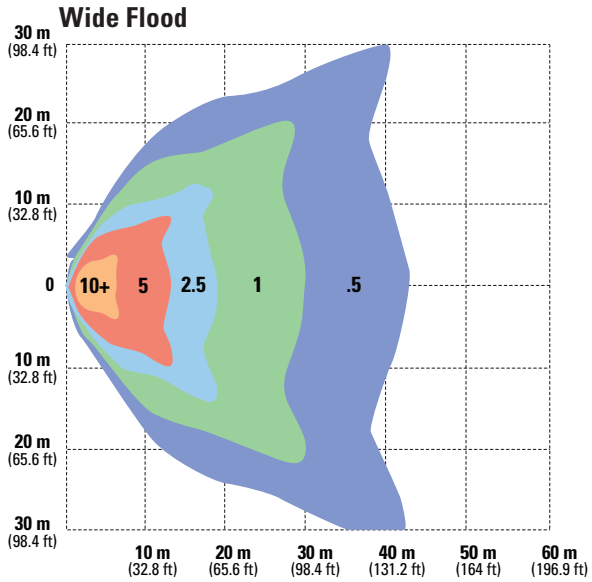

Trilliant® Oval

3000 Lumen LED Work Lamp

WORK LIGHTING

2600 Lanier Drive, Madison, Indiana U.S.A. 47250-0550

U.S. 800.628.0809 Canada 800.268.5612

Europe +49 9422 40331-0 Mexico +(52) 818262 4412 China +86.21.5774.9633

grote.com