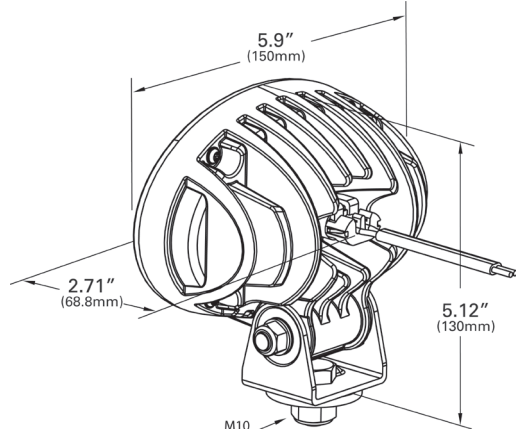

Trilliant® Oval

3000 Lumen LED Work Lamp

WORK LIGHTING

2600 Lanier Drive, Madison, Indiana U.S.A. 47250-0550

U.S. 800.628.0809 Canada 800.268.5612

Europe +49 9422 40331-0 Mexico +(52) 818262 4412 China +86.21.5774.9633

grote.com