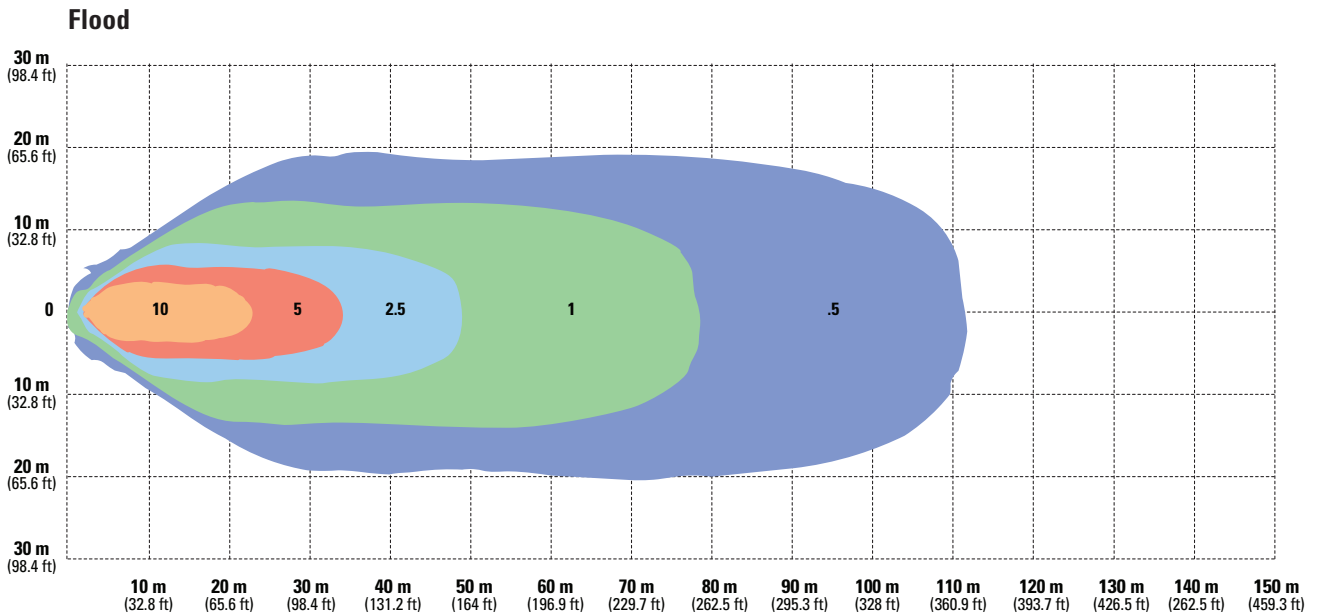

Trilliant® Oval

3000 Lumen LED Work Lamp

WORK LIGHTING

2600 Lanier Drive, Madison, Indiana U.S.A. 47250-0550

U.S. 800.628.0809 Canada 800.268.5612

Europe +49 9422 40331-0 Mexico +(52) 818262 4412 China +86.21.5774.9633

grote.com