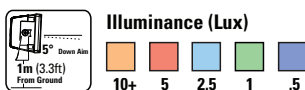

Trilliant® Oval

3000 Lumen LED Work Lamp

WORK LIGHTING

2600 Lanier Drive, Madison, Indiana U.S.A. 47250-0550

U.S. 800.628.0809 Canada 800.268.5612

Europe +49 9422 40331-0 Mexico +(52) 818262 4412 China +86.21.5774.9633

grote.com