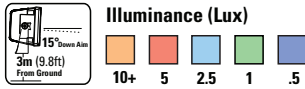

Trilliant® Oval

3000 Lumen LED Work Lamp

WORK LIGHTING

2600 Lanier Drive, Madison, Indiana U.S.A. 47250-0550

U.S. 800.628.0809 Canada 800.268.5612

Europe +49 9422 40331-0 Mexico +(52) 818262 4412 China +86.21.5774.9633

grote.com