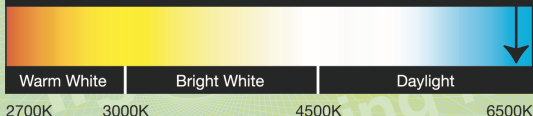

# lighting facts<sup>®</sup>

A Program of the U.S. DOE

Light Output (Lumens)	655
Watts	20.54
Lumens per Watt (Efficacy)	31

Color Accuracy	76
Color Rendering Index (CRI)	

**Light Color** 6573 (Daylight)

Correlated Color Temperature (CCT)