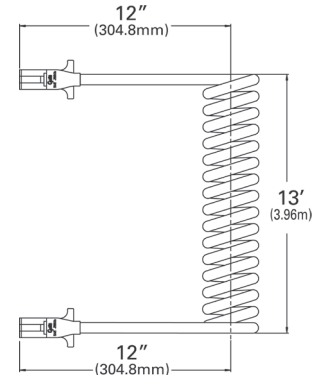

PRODUCT SPECIFICATIONS

MATERIAL: ADVANCED POLYMER (PREMIUM), EVA (ECONO)
FINISH: GREEN ABS ECONOMY OR BLACK NON ABS
SAE: SAEJ560, J2394 (ABS cords), and J2222 (coiled cord versions)