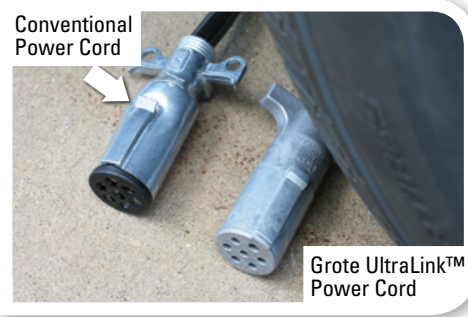

### GROTE ULTRALINK™ PLUGS

Tin-plated brass terminals

Crush resistant weather-tight elastomeric material

Grote Power Cord Terminals equipped with 2 rugged spring clips prevent weakening and intermittent connections

Wire jacket is molded into the plug, sealing it from the elements and eliminating the need for a spring

### CONVENTIONAL Metal or Nylon Plugs

Corrosion points

Single thin spring clip is prone to weaken and lose connection

Screw to hold plug to wire

Back is open to corrosion

*Grote's UltraLink's crush-resistant design can survive being run over by a heavy duty vehicle while conventional hollow core designs are permanently deformed and rendered useless.*

Grote UltraLink™ Power Cords exceed minimum legal lamp power delivery requirements for single or double trailer configurations.

UltraLink™ zinc die-cast plugs are filled with elastomeric material that resists crushing and acts as potting to seal tin-plated brass terminals from moisture.