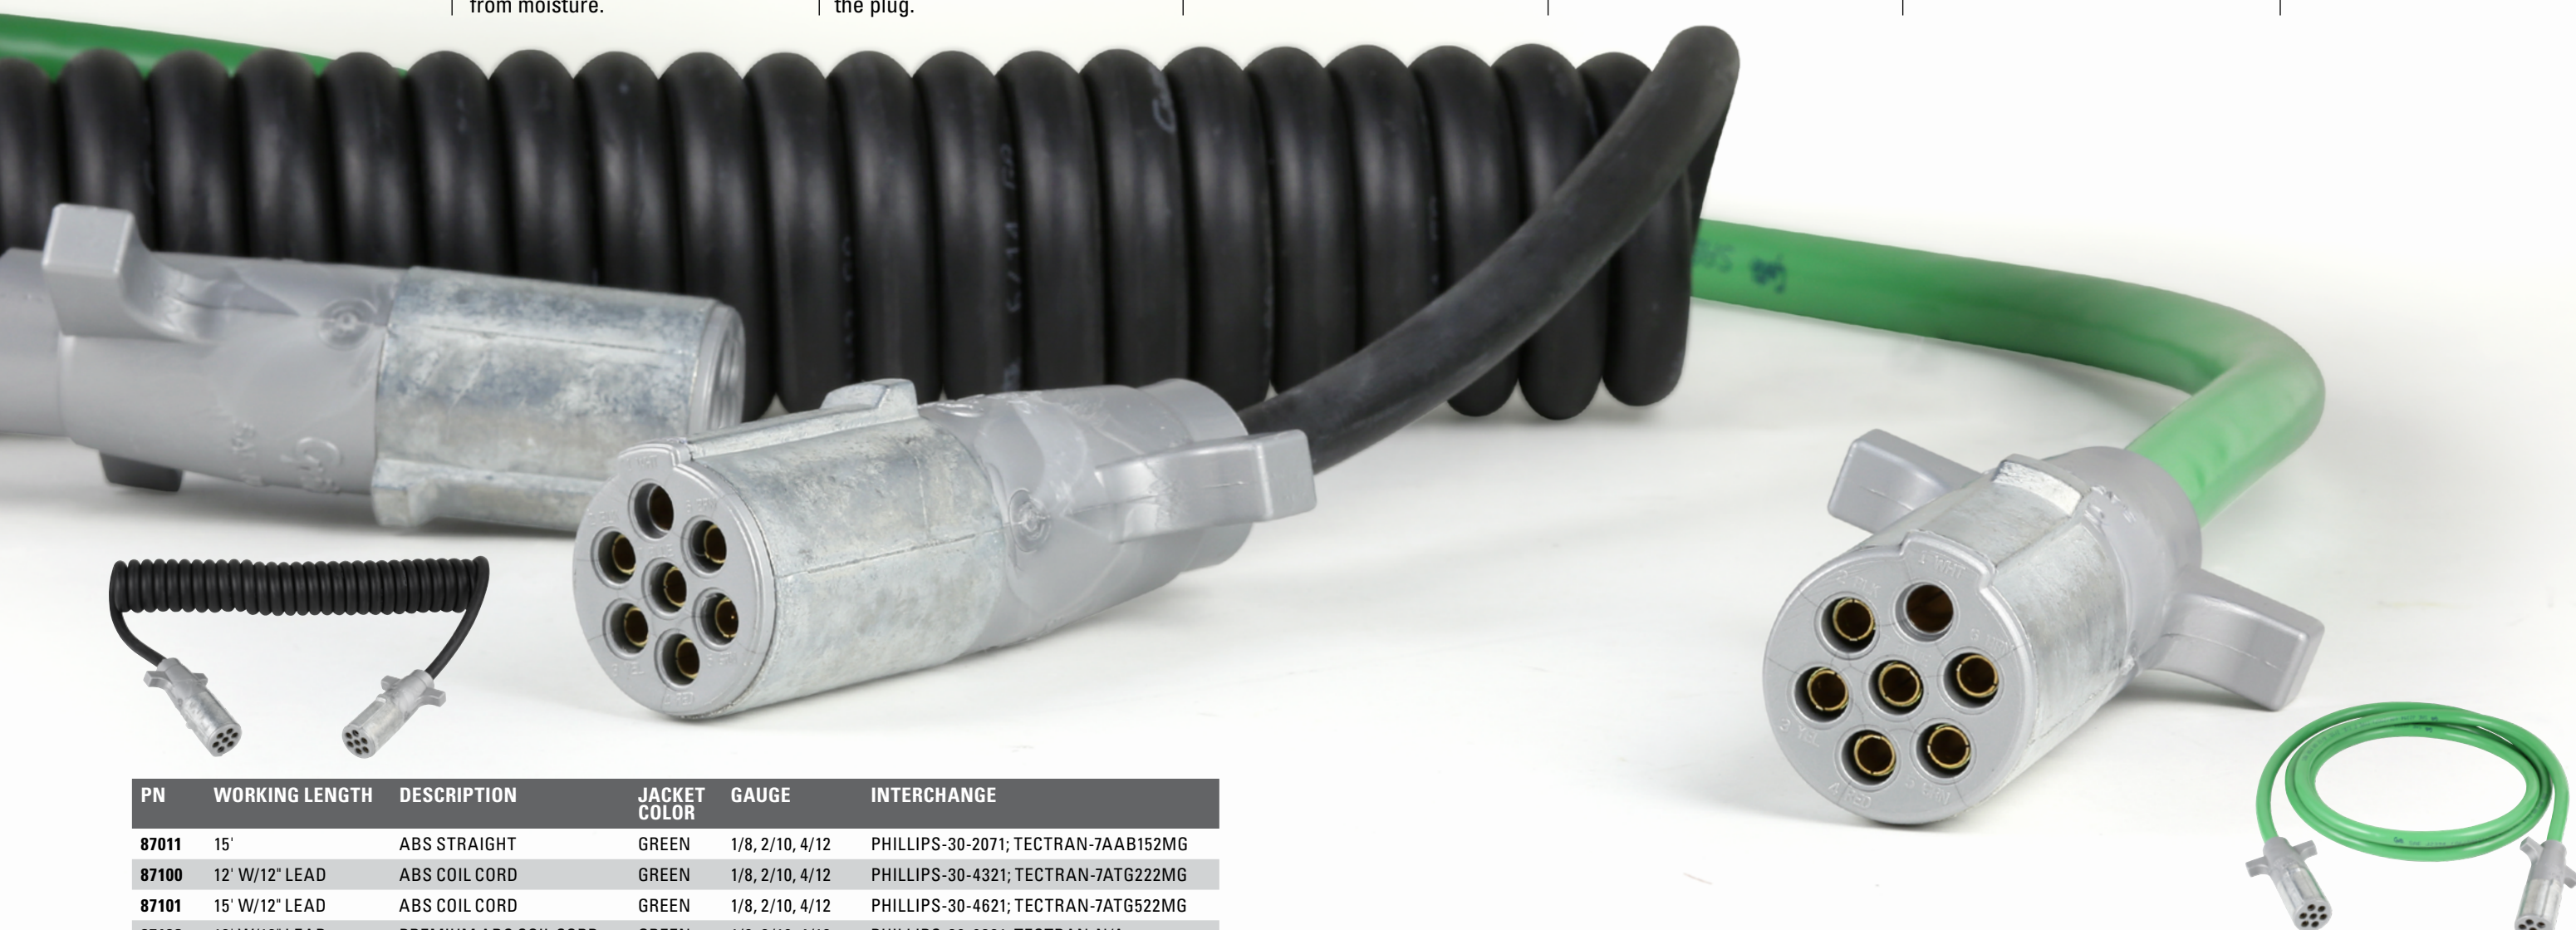

ULTRALINK™ POWER CORDS: SUPERIOR POWER DELIVERY

GROTE'S ULTRALINK™ POWER CORDS PROVIDE MAXIMUM RELIABILITY IN THE HARSHTEST ENVIRONMENTS.

UltraLink™ Power Cords feature a crush resistant plug and deliver improved performance, longer wear, and superior conductivity at a competitive price.

Grote UltraLink™ Power Cords exceed minimum legal lamp power delivery requirements for single or double trailer configurations.

UltraLink™ zinc die-cast plugs are filled with elastomeric material that resists crushing and acts as potting to seal tin-plated brass terminals from moisture.

A special adhesive bonds the cable to the plug, eliminating the need for a supporting spring and preventing moisture from entering the back of the plug.

Tin-plated brass terminals are corrosion resistant, and provide superior current capacity with minimal voltage drop.

Coiled versions have excellent recoil memory, plus chemical and abrasion resistance.

Premium ABS cords' advanced polymer jacketing material provides complete sealing and abrasion protection between -55°F and 190°F.

Grote UltraLink™ Power Cords meet SAEJ560, J2394 (ABS cords), and J2222 (coiled cord versions).

PN	WORKING LENGTH	DESCRIPTION	JACKET COLOR	GAUGE	INTERCHANGE
87011	15'	ABS STRAIGHT	GREEN	1/8, 2/10, 4/12	PHILLIPS-30-2071; TECTRAN-7AAB152MG
87100	12' W/12" LEAD	ABS COIL CORD	GREEN	1/8, 2/10, 4/12	PHILLIPS-30-4321; TECTRAN-7ATG222MG
87101	15' W/12" LEAD	ABS COIL CORD	GREEN	1/8, 2/10, 4/12	PHILLIPS-30-4621; TECTRAN-7ATG522MG
87103	12' W/12" LEAD	PREMIUM ABS COIL CORD	GREEN	1/8, 2/10, 4/12	PHILLIPS-30-9321; TECTRAN-N/A
87104	15' W/12" LEAD	PREMIUM ABS COIL CORD	GREEN	1/8, 2/10, 4/12	PHILLIPS-30-9621; TECTRAN-N/A
87105	20' W/12" & 36" LEAD	PREMIUM ABS COIL CORD	GREEN	1/8, 2/10, 4/12	PHILLIPS-30-4951; TECTRAN-7ATG622MG
87170	15' W/12" & 48" LEAD	ABS COIL CORD	GREEN	1/8, 2/10, 4/12	PHILLIPS-30-4921; TECTRAN-7ATG542MG
87171	12'	PREMIUM ABS STRAIGHT	GREEN	1/8, 2/10, 4/12	PHILLIPS-30-2051; TECTRAN-7AAB122MG
87172	15'	PREMIUM ABS STRAIGHT	GREEN	1/8, 2/10, 4/12	PHILLIPS-30-2071; TECTRAN-7AAB152MG
87173	20'	PREMIUM ABS STRAIGHT	GREEN	1/8, 2/10, 4/12	PHILLIPS-30-2091; TECTRAN-7AAB202MV
87190	7'	PREMIUM ABS STRAIGHT	GREEN	1/8, 2/10, 4/12	N/A
87191	8'	PREMIUM ABS STRAIGHT	GREEN	1/8, 2/10, 4/12	PHILLIPS-30-2011; TECTRAN-7AAB082MV
87192	9'	PREMIUM ABS STRAIGHT	GREEN	1/8, 2/10, 4/12	N/A
87193	10'	PREMIUM ABS STRAIGHT	GREEN	1/8, 2/10, 4/12	PHILLIPS-30-2031; TECTRAN-7AAB102MV

PN	WORKING LENGTH	DESCRIPTION	JACKET COLOR	GAUGE	INTERCHANGE
87020	12' W/12" LEAD	HD NON ABS COIL CORD	BLACK	1/10, 6/12	PHILLIPS-22-9321; TECTRAN-7STS222MG
87023	15' W/12" LEAD	HD NON ABS COIL CORD	BLACK	1/10, 6/12	PHILLIPS-22-9621; TECTRAN-7STS522MG
87110	12' W/12" LEAD	NON ABS COIL CORD	BLACK	1/12, 6/14	PHILLIPS-24-4321; TECTRAN-7ETB222MG
87111	15' W/12" LEAD	NON ABS COIL CORD	BLACK	1/12, 6/14	PHILLIPS-24-4621; TECTRAN-7ETB522MG
87112	15' W/12" & 72" LEAD	NON ABS COIL CORD	BLACK	1/12, 6/14	PHILLIPS-24-4721; TECTRAN-7ETB512MG
87180	15' W/12" & 72" LEAD	HD NON ABS COIL CORD	BLACK	1/10, 6/12	PHILLIPS-22-9721; TECTRAN-7STS512MG
87181	15' W/12" & 48" LEAD	HD NON ABS COIL CORD	BLACK	1/10, 6/12	PHILLIPS-22-9921; TECTRAN-7STS542MG
87182	15'	HD NON ABS STRAIGHT	BLACK	1/10, 6/12	PHILLIPS-22-2071; TECTRAN-7SAB152MG