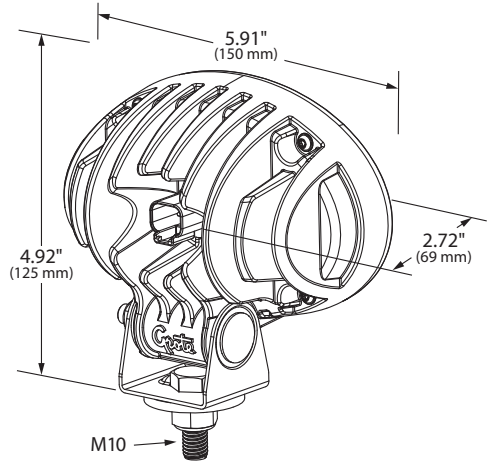

Trilliant® Oval 2000

Data sheet

WORK LIGHTING

Long Range - IsoLux (64W01)