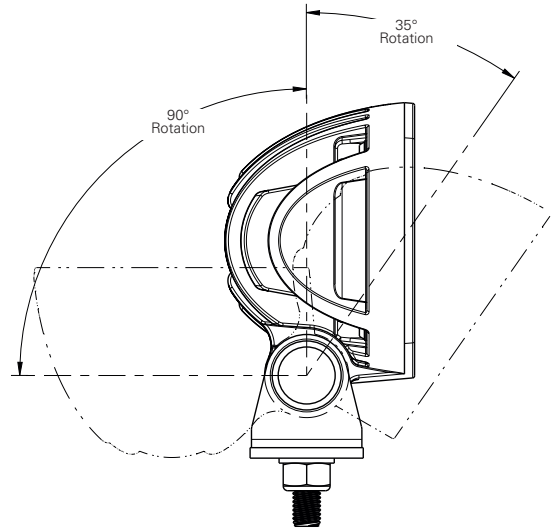

#### MECHANICAL CHARACTERISTICS

Dimensions	97x150x69mm (HxWxD)
Weight	700g
Materials	Lens: Scratch and UV resistant hard coated polycarbonate
	Housing: Aluminium powder-coated
Color	Black
IP Code	IP69K
Mounting	Pendant and pedestal (Screw M10)
Maximum storage temperature	-55° C to +110° C / -67°F to 230°F
Impact and shock resistance	50G
Vibration resistance	5G (5-500Hz)

## Data sheet

WORK LIGHTING

Long Range - IsoLux (64W01)

Close Range - IsoLux (64W11)

2600 Lanier Drive, Madison, Indiana U.S.A. 47250-0550

U.S. 800.628.0809 Canada 800.268.5612

Europe +49 9422 40331-0 Mexico +(52) 818262 4412 China +86.21.5774.9633