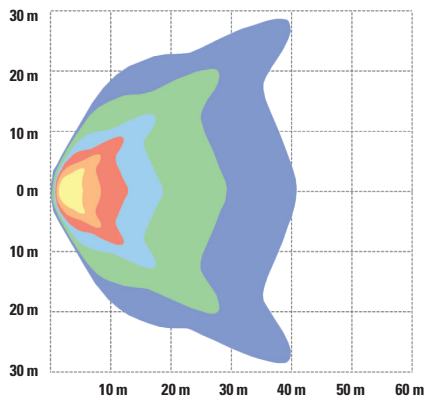

Close Range - IsoLux (64W11)

2600 Lanier Drive, Madison, Indiana U.S.A. 47250-0550

U.S. 800.628.0809 Canada 800.268.5612

Europe +49 9422 40331-0 Mexico +(52) 818262 4412 China +86.21.5774.9633

grote.com