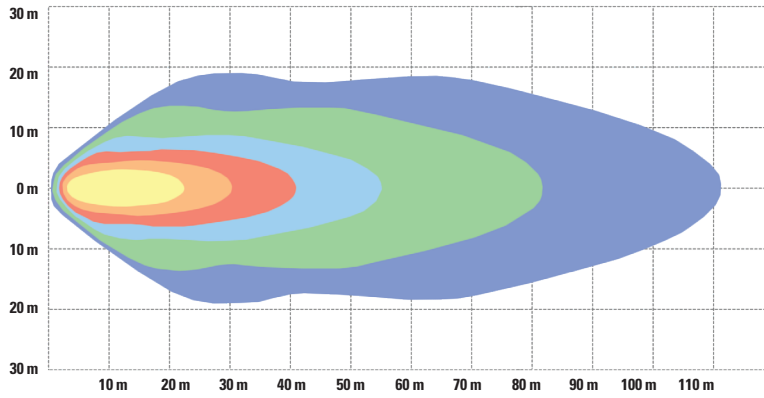

Trilliant® Oval 2000

Data sheet

WORK LIGHTING

Long Range - IsoLux (64W01)