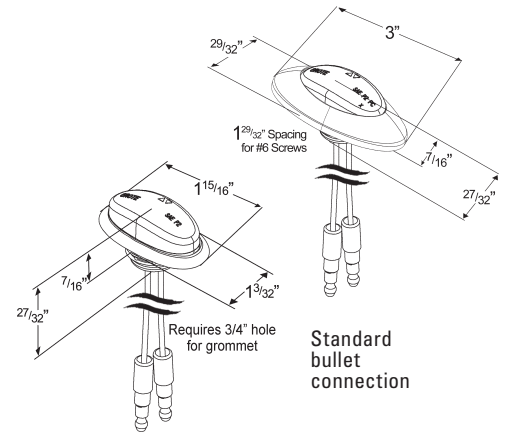

# MicroNova® Clearance / Marker LED Lamps

Product Information Sheet

CLEARANCE / MARKER LAMPS

Low profile makes lamp less susceptible to damage

## PRODUCT FEATURES AND BENEFITS

- Small size fits in narrow applications
- Hermetic lens-to-housing seal
- Encapsulant potting for total circuit board protection against vibration and corrosion
- Sleek aerodynamic styling
- Grommet mount versions have no exposed fasteners
- PC-rated lamps meet PC requirements when mounted at 45° angle

## PRODUCT SPECIFICATIONS

**MATERIAL:** POLYCARBONATE  
**FINISH:** RED / YELLOW / CHROME  
**FMVSS:** P2, PC  
**VOLTAGE AMP:** 12V / .05A  
**BEZEL:** 93803  
**BRACKET:** 42110

Part Number	Light Source	Operating Voltage	Amperage	Interchange
47952 - Red w/ Chrome Bezel	LED	12V	.05A	NA
47952-5 - Red w/ Chrome Bezel, Retail Pack	LED	12V	.05A	NA
47953 - Yellow w/ Chrome Bezel	LED	12V	.05A	NA
47953-5 - Yellow w/ Chrome Bezel, Retail Pack	LED	12V	.05A	NA
47962 - Red w/ Grommet	LED	12V	.05A	NA
47962-5 - Red w/ Grommet, Retail Pack	LED	12V	.05A	NA
47963 - Yellow w/ Grommet	LED	12V	.05A	NA
47963-5 - Yellow w/ Grommet, Retail Pack	LED	12V	.05A	NA
47983 - Yellow, Clear Lens w/ Chrome Bezel	LED	12V	.05A	NA
47982 - Red, Clear Lens w/ Chrome Bezel	LED	12V	.05A	NA
45282 - Red - PC Rated	LED	12V	.05A	NA
45283 - Yellow - PC Rated	LED	12V	.05A	NA
47972 - Red w/ Grommet - PC Rated	LED	12V	.05A	NA
47973 - Yellow w/ Grommet - PC Rated	LED	12V	.05A	NA