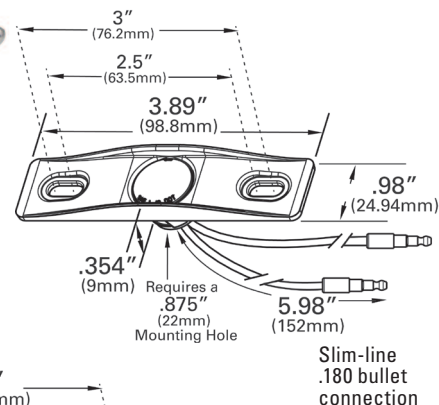

# MicroNova® DOT LED License Lamp

Product Information Sheet

L I C E N S E   A N D   B A C K - U P

**60661**

**60711**  
(Kit shown assembled)

- Durable one-piece LED lamp with Snap-fit bracket
- Hardwired with .180 slim-line UBS plug connections for maximum performance
- Direct replacement to existing 60291 (Incandescent) offering
- Fits all existing mounting brackets and environments
- 60661 can be mounted directly to the vehicle or can snap-fit into compatible mounting brackets
- 60711 Kit - 43780 mounts to vehicle allowing 60661 to easily snap into bracket
- 60661 can snap into a 43850 bracket after black pigtail plug is cut and removed

**MATERIAL:** POLYCARBONATE  
**FINISH:** CLEAR  
**FMVSS:** L, ECE R4  
**VOLTAGE AMP:** .05A @ 14V  
**BRACKETS:** 43780, 43783, 43850  
**ADAPTOR PLATE:** 94350  
**REPLACEMENT LAMP:** 60651

**60721**  
**DOT License Lamp with Hooded Grommet**  
**Mounts in a 3/4" hole**

Part Number	Operating Voltage	Amperage	Interchange
60661 - Lamp with Adaptor Bracket	12V	.05A @ 14V	LED NA (Incandescent - TL19206, P154C)
60711 - Kit (60661 + 43780)	12V	.05A @ 14V	LED NA (Incandescent - TL19206, P154C)