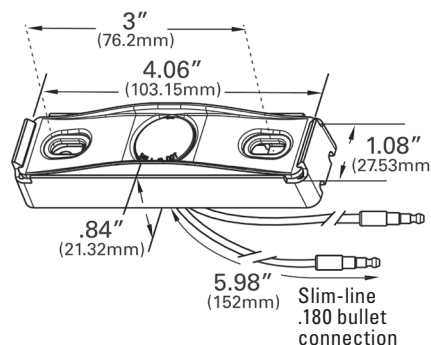

# MicroNova® DOT LED License Lamp

Product Information Sheet

L I C E N S E   A N D   B A C K - U P

**60661**

**60711**  
(Kit shown assembled)

- Durable one-piece LED lamp with Snap-fit bracket
- Hardwired with .180 slim-line UBS plug connections for maximum performance
- Direct replacement to existing 60291 (Incandescent) offering
- Fits all existing mounting brackets and environments
- 60661 can be mounted directly to the vehicle or can snap-fit into compatible mounting brackets
- 60711 Kit - 43780 mounts to vehicle allowing 60661 to easily snap into bracket
- 60661 can snap into a 43850 bracket after black pigtail plug is cut and removed

**MATERIAL:** POLYCARBONATE  
**FINISH:** CLEAR  
**FMVSS:** L, ECE R4  
**VOLTAGE AMP:** .05A @ 14V  
**BRACKETS:** 43780, 43783, 43850  
**ADAPTOR PLATE:** 94350  
**REPLACEMENT LAMP:** 60651

**60721**  
**DOT License Lamp with Hooded Grommet**  
**Mounts in a 3/4" hole**

Part Number	Operating Voltage	Amperage	Interchange
60661 - Lamp with Adaptor Bracket	12V	.05A @ 14V	LED NA (Incandescent - TL19206, P154C)
60711 - Kit (60661 + 43780)	12V	.05A @ 14V	LED NA (Incandescent - TL19206, P154C)