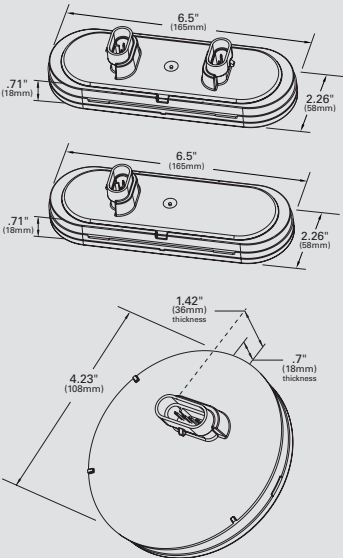

PART #	DESCRIPTION	VOLTAGE	AMPERAGE
54812	6" Heated All-Weather Oval With Backup Hardshell	12V	2A Max With Heater
54812-3	6" Heated All-Weather Oval With Backup Hardshell - Bulk Pack	12V	2A Max With Heater
54822	6" Heated All-Weather Oval Hardshell	12V	2A Max With Heater
54822-3	6" Heated All-Weather Oval Hardshell - Bulk Pack	12V	2A Max With Heater
55022	4" Heated All-Weather STT Hardshell	12V	2A Max With Heater
55022-3	4" Heated All-Weather STT Hardshell - Bulk Pack	12V	2A Max With Heater
55262	4" Heated All-Weather STT With Backup Hardshell	12V	2A Max With Heater
55262-3	4" Heated All-Weather STT With Backup Hardshell - Bulk Pack	12V	2A Max With Heater

EZ-FIND
SCAN FOR TECH SPECS,
RELATED PRODUCTS
AND MORE

**FOR MORE INFORMATION
VISIT OUR WEBSITE.
GROTE.COM**