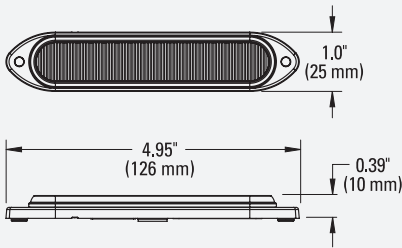

HINVII

ENHANCE WORKSITE VISIBILITY AND SAFETY WITH INTELLIGENT ILLUMINATION FROM GROTE

GROTE LED

EASY INSTALLATION

12/24V

DUAL VOLTAGE

MADE IN USA

EZ-FIND
SCAN FOR TECH SPECS,
RELATED PRODUCTS
AND MORE

FOR MORE INFORMATION
VISIT OUR WEBSITE.
GROTE.COM