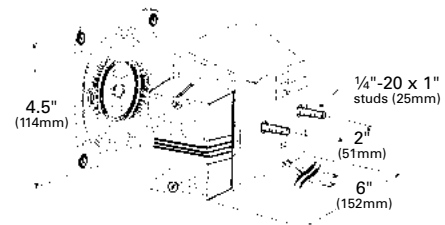

52452

52442