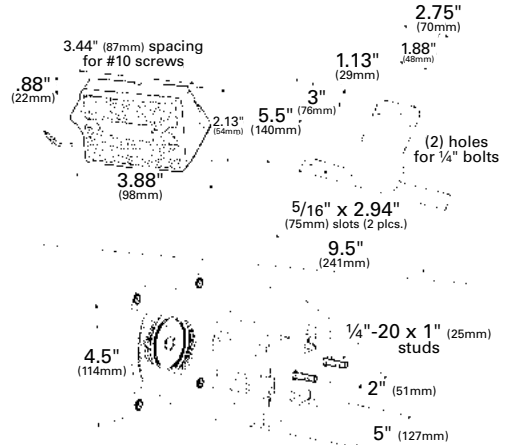

Bulb: Marker - 1895, 2 CP; Volts / Amps: 12V / .27A (P2)

Lens: S/T/T - Red 92792; Clearance/Marker; Red 91112; Yellow 91113

VMRS Code: 034-002-022 - 65380-5, 52302, 52302-5, 52313, 52312-5, 65370-5
 034-004-021 - 46983-5