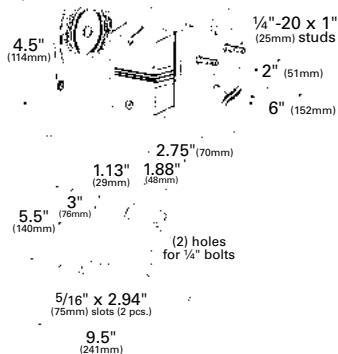

SUBMERSIBLE TRAILER LIGHTING KIT FOR TRAILERS OVER 80" WIDE

7-function tail lamps: stop/tail/turn, clearance/marker, license, and reflector

- Kit includes 25' harness, lamps, license bracket and mounting hardware

65440-5 Trailer Kit

RETAIL

Material: Acrylic / ABS / Polypropylene

Regulations / Standards: FMVSS 108 / S/T/T RH - SAE A, I, P2, P3, S, T; S/T/T LH - SAE A, I, P2, P3, L, S, T

Finish: Red

Bulb: 1157, 168 CP; Volts / Amps: 12V / .59A

Accessory: Harness: 68420

Bracket: 43262-5

Lens: S/T/T - Red 92792; C/M - Red 91122

VMRS Code: 034-002-013 - 65440-5