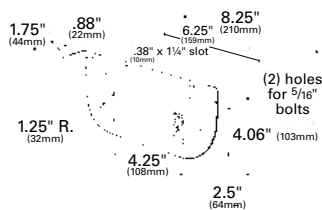

OVAL TRAILER STOP/TAIL/TURN SUBMERSIBLE LIGHTING KIT

Kit includes two of each: lamps (52182), brackets (43362), grommets (92420) and 3-wire 11" plug-in pigtails (67000)

BOAT TRAILER KIT:

53082-5 **RETAIL**

Material: Steel / Polycarbonate / PVC

Regulations / Standards: FMVSS 108 / SAE I, S, T

Finish: Red

Bulb: 1157, 32/3 CP

Volts / Amps: 12V / 2.1A (I, S) / .59A (T) per lamp

Accessory: Lamp: Red 52182

Bracket: 43362

Grommet: 92420

Pigtail: 67000

VMRS Code: 034-002-013