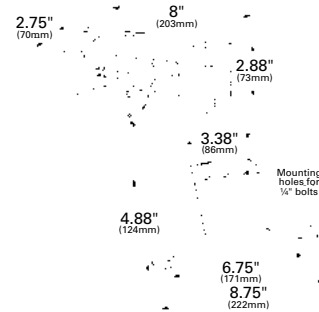

SUBMERSIBLE LOW-PROFILE TRAILER LIGHTING KIT

Unique compact size fits where space is limited • Lens is sonically sealed to make a fully submersible lamp • 5-function tail lamps: stop/tail/turn, license, and reflector • Kit includes: Lamps, 4' trunk and 25' trailer harness, license bracket, and mounting hardware

65300-5 Red

RETAIL

REPLACEMENT PARTS:

52492 Red, LH, S/T/T w/ License Window

52482 Red, RH, S/T/T

90652 Lens Kit (2 S/T/T and 2 C/M)

Material: ABS/Acrylic

Regulations / Standards: FMVSS 108 / RH - SAE A, I, S, T; LH - SAE A, I, L, S, T

Finish: Red

Volts / Amps: 12V / 2.1A, .48A

Bracket: 01-9321-20

VMRS Code: 034-002-013 - 65300-5, 52492, 52482
034-002-014 - 90652