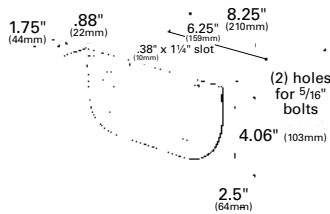

LED

SUPERNOVA® LED OVAL TRAILER STOP/TAIL/TURN SUBMERSIBLE LIGHTING KIT

Kit includes two each of: LED lamps (54132), brackets (43362), grommets (92420) and 3-wire, 11" plug-in pigtails (67002) • Fits current mounting flanges and grommets

65390-5 Red **RETAIL**

Material: ABS / Acrylic / Steel / PVC

Regulations / Standards: FMVSS 108 / SAE I, S, T

Finish: Red

Volts / Amps: 12V / .48A (I, S) / .06A (P2, T) per lamp

Accessory: Lamp: Red 54132

Bracket: 43362

Grommet: 92420

Pigtail: 67002

VMRS Code: 034-002-013