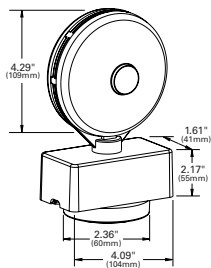

MAGNETIC TOWING KIT

Kit includes harness, lamp and hook-up connectors • Kit specifications include truck harness and 20 ft. connecting harness • Plugs into a standard, flat four-way vehicle trailer light connector • Lens and bulb are replaceable

65730-5 Red

RETAIL

Material: ABS/Acrylic

Regulations / Standards: FMVSS 108 / SAE I, P2, S, T

Finish: Red

Bulb: (2) 32 CP, 1157; Volts / Amps: 12V / 2.1A (I, S) / .59A (P2, T)

Lens: 90232

VMRS Code: 034-002-013