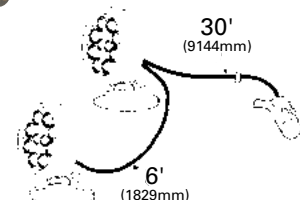

SUBMERSIBLE LOW-PROFILE TRAILER LIGHTING KIT

Unique compact size fits where space is limited • Lens is sonically sealed to make a fully submersible lamp • 5-function tail lamps: stop/tail/turn, license, and reflector • Kit includes: Lamps, 4' trunk and 25' trailer harness, license bracket, and mounting hardware

65300-5 Red

RETAIL

REPLACEMENT PARTS:

52492 Red, LH, S/T/T w/ License Window

52482 Red, RH, S/T/T

90652 Lens Kit (2 S/T/T and 2 C/M)

Material: ABS/Acrylic

Regulations / Standards: FMVSS 108 / RH - SAE A, I, S, T; LH - SAE A, I, L, S, T

Finish: Red

Volts / Amps: 12V / 2.1A, .48A

Bracket: 01-9321-20

VMRS Code: 034-002-013 - 65300-5, 52492, 52482
034-002-014 - 90652

LARGE WRAP-AROUND 5-FUNCTION REAR LAMP

For utility and snowmobile trailers • 5-function lamp: stop/tail/turn, clearance marker and reflector

52372 Right-Hand

52362 Left-Hand

Material: Polypropylene/Acrylic

Regulations / Standards: FMVSS 108 / SAE A, I, P2, S, T

Finish: Red

Bulb: 1157, 32/3 CP; Volts / Amps: 12V / .59A (T) / .27A (P2)

Bulb: 1895, 2 CP; Volts / Amps: 12V / 2.1A (I, S)

Lens: Kit - Red 92382

VMRS Code: 034-002-022

HEAVY DUTY SUPERNOVA® LED MAGNETIC TOWING KIT

Durable rubber housings • Strong 50 lb.-pull mounting magnets for each lamp • Rubber adhesive magnet covers prevent scratching paint of towed vehicle • Adjustable lamp mounting for maximum visibility and safety • Die-cast 4-pole round plug • 30 ft. abrasion-resistant jacketed cable

65432-4 Red

Material: Rubber/ABS/Acrylic

Regulations / Standards: FMVSS 108 / SAE I, P2, S, T

Finish: Red

Volts / Amps: 12V / .24A (I, S) / .03A (P2, T) per lamp

Accessory: Lamp: Red 53252; Magnetic Mount: 43300; Plug: 82-1021; Vehicle Socket: 82-1020

VMRS Code: 034-002-022