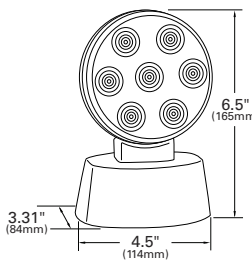

HEAVY DUTY MAGNETIC TOWING KIT

Durable rubber lamp housings • Strong 40 lb. mounting magnets for each lamp
• Rubber adhesive magnet covers to prevent scratching of towed vehicle • Adjustable lamp mounting for maximum visibility and safety • Durable die-cast 4-pole plug • 30 ft. abrasion resistant double jacketed cable

65402-4 Red

Material: Rubber/Polycarbonate

Regulations / Standards: FMVSS 108 / SAE I, P2, S, T

Finish: Red/Black

Bulb: (2) #2057, 32/2 C.P.; Volts / Amps: 12 V / .48A (P2, T) / 2.1A (I, S) per lamp

Accessory: Lamp: Red 52922; Magnetic Mount: 43300; Plug: 82-1021; Vehicle Socket: 82-1020

VMRS Code: 034-002-022

LED

MAGNETIC LED TOWING KIT

Kit includes lamps, harness and hook-up connectors • Kit specifications include truck harness and 20 ft. connecting harness • Plugs into a standard flat four-way vehicle trailer light connector

65720-5 Red

RETAIL

Material: ABS/Acrylic/Polycarbonate/PVC

Regulations / Standards: FMVSS 108 / SAE I, P2, S, T

Finish: Red

Volts / Amps: 12V / .25A (I, S) / .04A (P2, T)

VMRS Code: 034-002-013