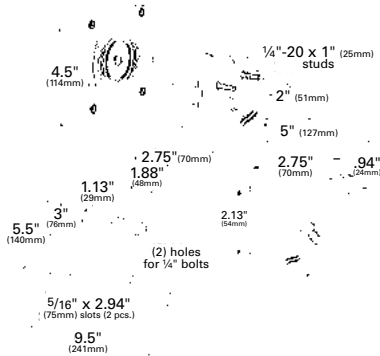

REPLACEMENT LAMP:

- 51982 Red, RH, S/T/T
- 51982-5 Red, RH, S/T/T RETAIL
- 51992 Red, LH, S/T/T
- 51992-5 Red, LH, S/T/T RETAIL
- 47853-5 Yellow, C/M RETAIL

Material: Polypropylene/Acrylic/ABS
Regulations / Standards: FMVSS 108 / RH - SAE A, I, P2, S, T; LH - SAE A, I, L, P2, S, T; C/M - SAE P2
Finish: Red/Yellow
Volts / Amps: S/T/T - 12V / .22A (per lamp); C/M - 12V / .11A (per lamp)
Bracket: 43262-5
VMRS Code: 034-002-013 - 65330-5, 65320-5
 034-002-022 - 51982, 51982-5, 51992, 51992-5
 034-004-021 - 47853-5