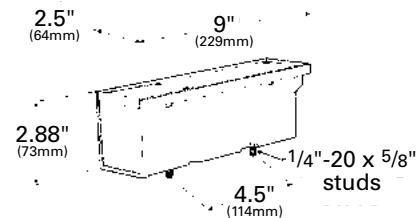

LARGE WRAP-AROUND 5-FUNCTION REAR LAMP

For utility and snowmobile trailers • 5-function lamp: stop/tail/turn, clearance marker and reflector

52372 Right-Hand

52362 Left-Hand

Material: Polypropylene/Acrylic

Regulations / Standards: FMVSS 108 / SAE A, I, P2, S, T

Finish: Red

Bulb: 1157, 32/3 CP; Volts / Amps: 12V / .59A (T) / .27A (P2)

Bulb: 1895, 2 CP; Volts / Amps: 12V / 2.1A (I, S)

Lens: Kit - Red 92382

VMRS Code: 034-002-022

HEAVY DUTY SUPERNOVA® LED MAGNETIC TOWING KIT

Durable rubber housings • Strong 50 lb.-pull mounting magnets for each lamp • Rubber adhesive magnet covers prevent scratching paint of towed vehicle • Adjustable lamp mounting for maximum visibility and safety • Die-cast 4-pole round plug • 30 ft. abrasion-resistant jacketed cable

65432-4 Red

Material: Rubber/ABS/Acrylic

Regulations / Standards: FMVSS 108 / SAE I, P2, S, T

Finish: Red

Volts / Amps: 12V / .24A (I, S) / .03A (P2, T) per lamp

Accessory: Lamp: Red 53252; Magnetic Mount: 43300; Plug: 82-1021; Vehicle Socket: 82-1020

VMRS Code: 034-002-022