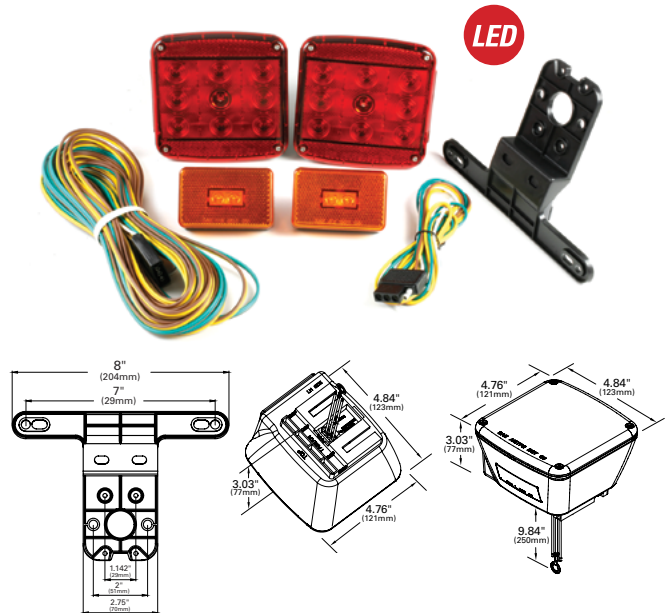

03

LIGHT DUTY TRAILER LIGHTING

ÉCLAIRAGE POUR REMORQUE LÉGÈRE

*ILUMINACIÓN PARA REMOLQUE,
PARA TRABAJO LIVIANO*

SUBMERSIBLE LED TRAILER LIGHTING KIT

7-function tail lamps: stop/tail/turn, side/rear reflector clearance/marker and license lamp • Kit includes lamps, 4' vehicle and 25' trailer harness, license bracket, and mounting hardware

65880-5 w/o Clearance/Marker RETAIL

REPLACEMENT LAMP:

- 51962 Red, RH, S/T/T
- 51962-5 Red, RH, S/T/T RETAIL
- 51972 Red, LH, S/T/T w/ License Window
- 51972-5 Red, LH, S/T/T w/ License Window RETAIL

Material: Polypropylene/Acrylic/ABS
Regulations / Standards: FMVSS 108 / RH - SAE A, I, P2, S, T; LH - SAE A, I, L, P2, S, T; C/M - SAE P2
Finish: Red/Yellow
Volts / Amps: S/T/T - 12V / .22A (per lamp); C/M - 12V / .11A (per lamp)
Bracket: 43262-5
Harness: 68420 (trailer)
 68540-5 (complete)
VMRS Code: 034-002-059 - 65880-5, 51962, 51962-5, 51972, 51972-5

SUBMERSIBLE LED TRAILER LIGHTING KIT

Popular square design • 7-function kit • Kit includes lamps, trailer harness, license bracket and mounting hardware • Retail kit includes "try me" feature

65330-5 w/ Clearance/Marker RETAIL
 65320-5 w/o Clearance/Marker RETAIL

Kit includes harness, lamp and hook-up connectors • Kit specifications include truck harness and 20 ft. connecting harness • Plugs into a standard, flat four-way vehicle trailer light connector • Lens and bulb are replaceable