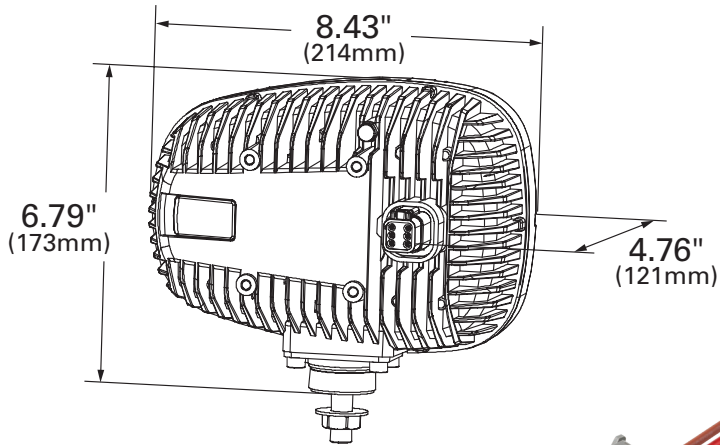

PRODUCT SPECIFICATIONS

MATERIALS:

Housing Material: Die-Cast Aluminum
Lens Material: Glass

ELECTRONIC CHARACTERISTICS:

Connector Type: 6-pin DT
Input Voltage: 12V-30V
Power Draw: 3.5A at 12V High + Low
8.34A at 12V Heated High + Low
Low Beam: 22/40W (Heated) High Beam: 44/60W (Heated)

GROTE LED HEATED SNOW PLOW LAMPS

DATA SHEET

FORWARD LIGHTING

LOW BEAM

450 + FT | 140 + M

65 + FT
20 + M

HIGH BEAM

650 + FT | 200 + M

130 + FT
40 + M

LOW BEAM (BROWN)
HIGH BEAM (RED)
(2) GROUND LINES (WHITE)
POSITION LIGHT (BLUE)
TURN LIGHT (BLACK)

FOR MORE
INFORMATION
VISIT **GROTE.COM**

Grote Industries, Inc. 2600 Lanier Drive, Madison, Indiana U.S.A. 47250-0550
U.S. 800.628.0809 | Europe +49 9422 40331-0 | China +86.21.5774.9633
Canada 800.268.5612 | Mexico +(52) 818262 4412