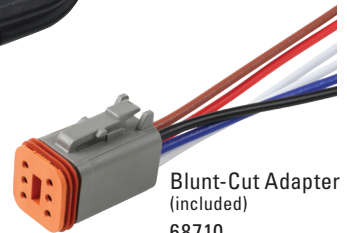

GROTE LED HEATED SNOW PLOW LAMPS

DATA SHEET

FORWARD LIGHTING

84641-5

84631-5

Blunt-Cut Adapter
(included)
68710

From off-road to on-highway, Grote's new LED Heated Snow Plow Lamps automatically melt away snow and ice.

- Integrated sensor detects temperature of lens to activate heating element
- Die-cast aluminum housing and heavy-duty lens are ideal for punishing weather conditions
- Perfect for snow plows clearing roads, parking lots, driveways, and pathways
- Built to resist hours of continuous 6G vibration
- Versatile, multi-volt design features reverse voltage protection
- 2-year warranty
- Includes integrated 6-pin DT connector with blunt-cut adapter
- Regulations/Standards: FMVSS 571.108; DOT; SAE UB3; LB: SAE LB3V, SAE J577, IP67

PRODUCT SPECIFICATIONS

MATERIALS:

Housing Material: Die-Cast Aluminum
Lens Material: Glass

ELECTRONIC CHARACTERISTICS:

Connector Type: 6-pin DT
Input Voltage: 12V-30V
Power Draw: 3.5A at 12V High + Low
8.34A at 12V Heated High + Low
Low Beam: 22/40W (Heated) High Beam: 44/60W (Heated)

OPTICS:

Projector Beam

RATINGS AND COMPLIANCES:

FMVSS 108 / HB: SAE UB3; LB: SAE LB3V
Ingress Protection: IP67

PART NUMBER	DESCRIPTION	VOLTAGE
84631-5	LEFT / DRIVER SIDE	12V-30V
84641-5	RIGHT / PASSENGER SIDE	12V-30V
84661-4	PAIR PACK - RIGHT AND LEFT LAMPS	12V-30V