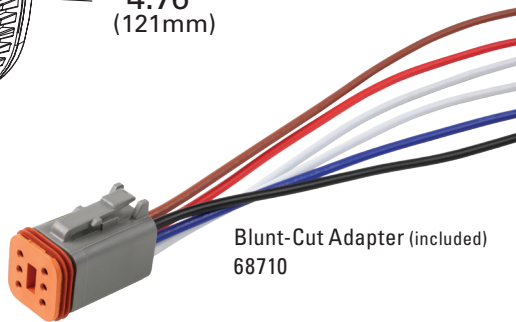

PRODUCT SPECIFICATIONS

MATERIALS:

Housing Material: Die-Cast Aluminum
Lens Material: Glass

ELECTRONIC CHARACTERISTICS:

Connector Type: 6-pin DT
Input Voltage: 12V-30V
Power Draw: 3.5A at 12V High + Low
8.34A at 12V Heated High + Low
Low Beam: 22/40W (Heated) High Beam: 44/60W (Heated)

GROTE LED HEATED SNOW PLOW LAMPS

DATA SHEET

FORWARD LIGHTING

LOW BEAM

450 + FT | 140 + M

65 + FT
20 + M

HIGH BEAM

650 + FT | 200 + M

130 + FT
40 + M

LOW BEAM (BROWN)
HIGH BEAM (RED)
(2) GROUND LINES (WHITE)
POSITION LIGHT (BLUE)
TURN LIGHT (BLACK)

FOR MORE
INFORMATION
VISIT **GROTE.COM**

Grote Industries, Inc. 2600 Lanier Drive, Madison, Indiana U.S.A. 47250-0550
U.S. 800.628.0809 | Europe +49 9422 40331-0 | China +86.21.5774.9633
Canada 800.268.5612 | Mexico +(52) 818262 4412