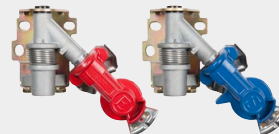

NEW

Powder Coated Gladhands

GROTE PREMIUM GLADHANDS

Provides superior protection from corrosion, blocked air lines and costly downtime!

- Available in standard, shutoff, 38° and our new 45° swingers
- All Grote glad hands meet or exceed SAE J1318 standards and are polarized for easy identification (emergency and service)

Powder Coated Aluminum Body and Stainless-Steel Clasp Plate for corrosion protection and easy identification in all weather conditions

Premium Grey Polyurethane Seal with dust flaps – for an air-tight seal, longer life and protection of evasive objects

Stainless-Steel Filter Screen to prevent unwanted objects or insects clogging your air lines

STANDARD

SHUTOFF

38° ANGLED

45° SWINGER

CAST IRON

SEALS & SCREENS, DUMMY GLADHAND, LOCKS

Grote offer a complete line of replacement seals in rubber and polyurethane materials. These inexpensive products are a must have as service parts wherever you travel. Gladhand accessories like dummy gladhands and pacifiers provide additional protection from evasive objects clogging your lines when your truck or trailer is idle. Additionally, protection from theft is very important – so take advantage of the Grote gladhand lock.