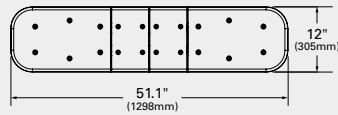

WARNING & HAZARD

LED TOW BARS Class I

Permanent Mount, Gutter Mount

►► NOW AVAILABLE!

FEATURES & BENEFITS

- Built in stop/tail/turn functionality with rear-facing work lights (select models)
- Ability to isolate extra bright front and rear amber LED modules with separate enable wires
- 12 customer selectable flash patterns
- Low profile design at 2-1/2" high
- Includes simple bracket for permanent mounting or optional gutter kits are available for various makes and models of vehicles

Voltage: 12 VDC

Materials: Aluminum Base, Polycarbonate Lens

APPROVALS: SAE J845 CLASS I ● AMBER

PART #	DESCRIPTION	COLOR
79153	58" Amber Tow Bar with S/T/T and Worklights	● Amber
79143	51" Amber Tow Bar with S/T/T and Worklights	● Amber
79133	51" Amber Tow Bar	● Amber