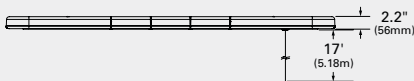

WARNING & HAZARD

LED TOW BARS Class I

Permanent Mount, Gutter Mount

►► NOW AVAILABLE!

FEATURES & BENEFITS

- Built in stop/tail/turn functionality with rear-facing work lights (select models)
- Ability to isolate extra bright front and rear amber LED modules with separate enable wires
- 12 customer selectable flash patterns
- Low profile design at 2-1/2" high
- Includes simple bracket for permanent mounting or optional gutter kits are available for various makes and models of vehicles

Voltage: 12 VDC

Materials: Aluminum Base, Polycarbonate Lens

APPROVALS: SAE J845 CLASS I ● AMBER

PART #	DESCRIPTION	COLOR
79153	58" Amber Tow Bar with S/T/T and Worklights	● Amber
79143	51" Amber Tow Bar with S/T/T and Worklights	● Amber
79133	51" Amber Tow Bar	● Amber