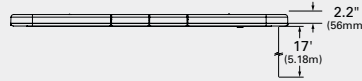

WARNING & HAZARD

LED TOW BARS Class I

Permanent Mount, Gutter Mount

►► NOW AVAILABLE!

FEATURES & BENEFITS

- Built in stop/tail/turn functionality with rear-facing work lights (select models)
- Ability to isolate extra bright front and rear amber LED modules with separate enable wires
- 12 customer selectable flash patterns
- Low profile design at 2-1/2" high
- Includes simple bracket for permanent mounting or optional gutter kits are available for various makes and models of vehicles

Voltage: 12 VDC

Materials: Aluminum Base, Polycarbonate Lens

APPROVALS: SAE J845 CLASS I ● AMBER

PART #	DESCRIPTION	COLOR
79153	58" Amber Tow Bar with S/T/T and Worklights	● Amber
79143	51" Amber Tow Bar with S/T/T and Worklights	● Amber
79133	51" Amber Tow Bar	● Amber