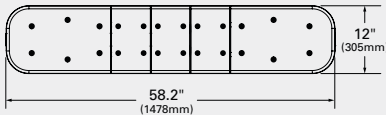

WARNING & HAZARD

LED TOW BARS Class I

Permanent Mount, Gutter Mount

►► NOW AVAILABLE!

FEATURES & BENEFITS

- Built in stop/tail/turn functionality with rear-facing work lights (select models)
- Ability to isolate extra bright front and rear amber LED modules with separate enable wires
- 12 customer selectable flash patterns
- Low profile design at 2-1/2" high
- Includes simple bracket for permanent mounting or optional gutter kits are available for various makes and models of vehicles

Voltage: 12 VDC

Materials: Aluminum Base, Polycarbonate Lens

APPROVALS: SAE J845 CLASS I ● AMBER

PART #	DESCRIPTION	COLOR
79153	58" Amber Tow Bar with S/T/T and Worklights	● Amber
79143	51" Amber Tow Bar with S/T/T and Worklights	● Amber
79133	51" Amber Tow Bar	● Amber