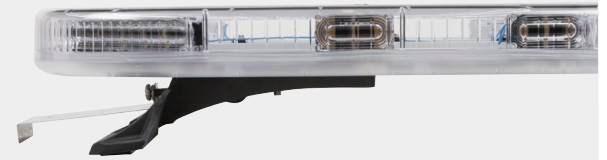

WARNING & HAZARD

LED TOW BARS Class I

Permanent Mount, Gutter Mount

►► NOW AVAILABLE!

FEATURES & BENEFITS

- Built in stop/tail/turn functionality with rear-facing work lights (select models)
- Ability to isolate extra bright front and rear amber LED modules with separate enable wires
- 12 customer selectable flash patterns
- Low profile design at 2-1/2" high
- Includes simple bracket for permanent mounting or optional gutter kits are available for various makes and models of vehicles

Voltage: 12 VDC

Materials: Aluminum Base, Polycarbonate Lens

APPROVALS: SAE J845 CLASS I ● AMBER

PART #	DESCRIPTION	COLOR
79153	58" Amber Tow Bar with S/T/T and Worklights	● Amber
79143	51" Amber Tow Bar with S/T/T and Worklights	● Amber
79133	51" Amber Tow Bar	● Amber

LED TOW BARS Class I

Permanent Mount, Gutter Mount

▶▶ NOW AVAILABLE!

MOUNTING BRACKET VEHICLE-SPECIFIC BRACKET GUIDE

*98532 is required when using any of the Flex Gutter Kits.

MODEL	BEG. YEAR	THRU YEAR	ROOF WIDTH	BRACKET #
CHEVROLET				
Avalanche	2002	2013	51"	42400
C/K Pickup 1500	1999	2010	52"	42400
C/K Pickup 2500, 3500	2001	2010	52"	42400
Caprice	2011	2017	51.0"	42410
Colorado	2004	2012	45"	42410
Impala	2006	2013	46.5"	42410
Silverado/Sierra	2001	2013	52"	42400
Silverado/Sierra	2014	2019	55"	42410
Suburban	2007	2014	55"	42400
Suburban	2015	2019	55"	42410
Tahoe	2007	2014	55"	42400
Tahoe	2015	2019	55"	42410
Trailblazer	2007	2009	51"	42400
DODGE				
Avenger	2008	2014		42400
Charger	2005	2007	51"	42400
Charger	2008	2019	51"	42410
Dakota (Reg,Ext,Crew)	1997	2011	48"	42400
Dakota	2006	2011	48"	42400
Dart	2013	2013		42400
Durango	2004	2019	48"	42410
Ram pickup (Crew)	2003	2007	48"	42400
Ram pickup (Reg)	2002	2007	48"	42400
Ram pickup (1500, 2500, 3500)	2008	2019	57.5"	42410
GMC				
Canyon	2007	2011	45"	42410
Envoy	2002	2005	48"	42410
Trucks	1995	2000		42400
Delivery Truck Chassis	2000	2004		