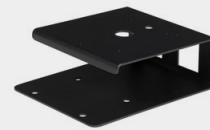

WARNING & HAZARD

LED TOW BARS Class I

Permanent Mount, Gutter Mount

▶▶ NOW AVAILABLE!

FEATURES & BENEFITS

- Built in stop/tail/turn functionality with rear-facing work lights (select models)
- Ability to isolate extra bright front and rear amber LED modules with separate enable wires
- 12 customer selectable flash patterns
- Low profile design at 2-1/2" high
- Includes simple bracket for permanent mounting or optional gutter kits are available for various makes and models of vehicles

Voltage: 12 VDC

Materials: Aluminum Base, Polycarbonate Lens

APPROVALS: SAE J845 CLASS I ● AMBER

PART #	DESCRIPTION	COLOR
79153	58" Amber Tow Bar with S/T/T and Worklights	● Amber
79143	51" Amber Tow Bar with S/T/T and Worklights	● Amber
79133	51" Amber Tow Bar	● Amber

ACCESSORIES

98542	Tow Bar Bracket for Spotlight
98532	Optional Roof Mount Bracket
42400	4.6" Flex Gutter Kit*
42410	6.2" Flex Gutter Kit*
42420	8.4" Flex Gutter Kit*

*98532 is required when using any of the Flex Gutter Kits.

79153

79143

79133

98542
Bracket for mounting
spotlight to Tow Bar

98532

42400-42410-42420

NOT SURE WHICH BRACKET IS RIGHT FOR YOUR VEHICLE?

See page 2 for our vehicle-specific bracket guide.