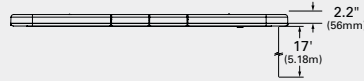

WARNING & HAZARD

LED TOW BARS Class I

Permanent Mount, Gutter Mount

▶▶ NOW AVAILABLE!

FEATURES & BENEFITS

- Built in stop/tail/turn functionality with rear-facing work lights (select models)
- Ability to isolate extra bright front and rear amber LED modules with separate enable wires
- 12 customer selectable flash patterns
- Low profile design at 2-1/2" high
- Includes simple bracket for permanent mounting or optional gutter kits are available for various makes and models of vehicles

Voltage: 12 VDC

Materials: Aluminum Base, Polycarbonate Lens

APPROVALS: SAE J845 CLASS I ● AMBER

PART #	DESCRIPTION	COLOR
79153	58" Amber Tow Bar with S/T/T and Worklights	● Amber
79143	51" Amber Tow Bar with S/T/T and Worklights	● Amber
79133	51" Amber Tow Bar	● Amber