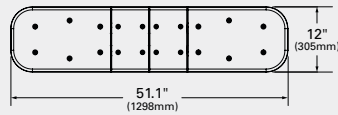

WARNING & HAZARD

LED TOW BARS Class I

Permanent Mount, Gutter Mount

▶▶ NOW AVAILABLE!

FEATURES & BENEFITS

- Built in stop/tail/turn functionality with rear-facing work lights (select models)
- Ability to isolate extra bright front and rear amber LED modules with separate enable wires
- 12 customer selectable flash patterns
- Low profile design at 2-1/2" high
- Includes simple bracket for permanent mounting or optional gutter kits are available for various makes and models of vehicles

Voltage: 12 VDC

Materials: Aluminum Base, Polycarbonate Lens

APPROVALS: SAE J845 CLASS I ● AMBER

PART #	DESCRIPTION	COLOR
79153	58" Amber Tow Bar with S/T/T and Worklights	● Amber
79143	51" Amber Tow Bar with S/T/T and Worklights	● Amber
79133	51" Amber Tow Bar	● Amber