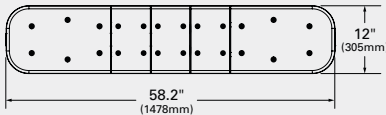

WARNING & HAZARD

LED TOW BARS Class I

Permanent Mount, Gutter Mount

▶▶ NOW AVAILABLE!

FEATURES & BENEFITS

- Built in stop/tail/turn functionality with rear-facing work lights (select models)
- Ability to isolate extra bright front and rear amber LED modules with separate enable wires
- 12 customer selectable flash patterns
- Low profile design at 2-1/2" high
- Includes simple bracket for permanent mounting or optional gutter kits are available for various makes and models of vehicles

Voltage: 12 VDC

Materials: Aluminum Base, Polycarbonate Lens

APPROVALS: SAE J845 CLASS I ● AMBER

PART #	DESCRIPTION	COLOR
79153	58" Amber Tow Bar with S/T/T and Worklights	● Amber
79143	51" Amber Tow Bar with S/T/T and Worklights	● Amber
79133	51" Amber Tow Bar	● Amber