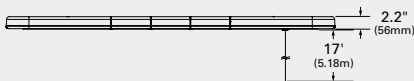

WARNING & HAZARD

LED TOW BARS Class I

Permanent Mount, Gutter Mount

▶▶ NOW AVAILABLE!

FEATURES & BENEFITS

- Built in stop/tail/turn functionality with rear-facing work lights (select models)
- Ability to isolate extra bright front and rear amber LED modules with separate enable wires
- 12 customer selectable flash patterns
- Low profile design at 2-1/2" high
- Includes simple bracket for permanent mounting or optional gutter kits are available for various makes and models of vehicles

Voltage: 12 VDC

Materials: Aluminum Base, Polycarbonate Lens

APPROVALS: SAE J845 CLASS I ● AMBER

PART #	DESCRIPTION	COLOR
79153	58" Amber Tow Bar with S/T/T and Worklights	● Amber
79143	51" Amber Tow Bar with S/T/T and Worklights	● Amber
79133	51" Amber Tow Bar	● Amber