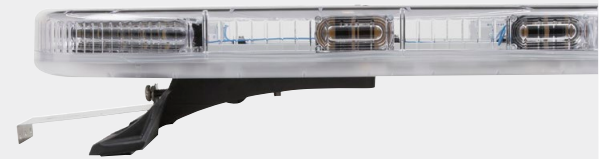

WARNING & HAZARD

LED TOW BARS Class I

Permanent Mount, Gutter Mount

▶▶ NOW AVAILABLE!

FEATURES & BENEFITS

- Built in stop/tail/turn functionality with rear-facing work lights (select models)
- Ability to isolate extra bright front and rear amber LED modules with separate enable wires
- 12 customer selectable flash patterns
- Low profile design at 2-1/2" high
- Includes simple bracket for permanent mounting or optional gutter kits are available for various makes and models of vehicles

Voltage: 12 VDC

Materials: Aluminum Base, Polycarbonate Lens

APPROVALS: SAE J845 CLASS I ● AMBER

PART #	DESCRIPTION	COLOR
79153	58" Amber Tow Bar with S/T/T and Worklights	● Amber
79143	51" Amber Tow Bar with S/T/T and Worklights	● Amber
79133	51" Amber Tow Bar	● Amber

LED TOW BARS Class I

Permanent Mount, Gutter Mount

▶▶ NOW AVAILABLE!

MOUNTING BRACKET VEHICLE-SPECIFIC BRACKET GUIDE

**98532 is required when using any of the Flex Gutter Kits.*

MODEL	BEG. YEAR	THRU YEAR	ROOF WIDTH	BRACKET #
CHEVROLET				
Avalanche	2002	2013	51"	42400
C/K Pickup 1500	1999	2010	52"	42400
C/K Pickup 2500, 3500	2001	2010	52"	42400
Caprice	2011	2017	51.0"	42410
Colorado	2004	2012	45"	42410
Impala	2006	2013	46.5"	42410
Silverado/Sierra	2001	2013	52"	42400
Silverado/Sierra	2014	2021	55"	42410
Suburban	2007	2014	55"	42400
Suburban	2015	2020	55"	42410
Tahoe	2007	2014	55"	42400
Tahoe	2015	2021	55"	42410
Trailblazer	2007	2009	51"	42400
DODGE				
Avenger	2008	2014		42400
Charger	2005	2007	51"	42400
Charger	2008	2021	51"	42410
Dakota (Reg,Ext,Crew)	1997	2011	48"	42400
Dakota	2006	2011	48"	42400
Dart	2013	2013		42400
Durango	2004	2021	48"	42410
Ram pickup (Crew)	2003	2007	48"	42400
Ram pickup (Reg)	2002	2007	48"	42400
Ram pickup (1500, 2500, 3500)	2008	2021	57.5"	42410
GMC				
Canyon	2007	2011	45"	42410
Envoy	2002	2005	48"	42410
Trucks	1995	2000		42400