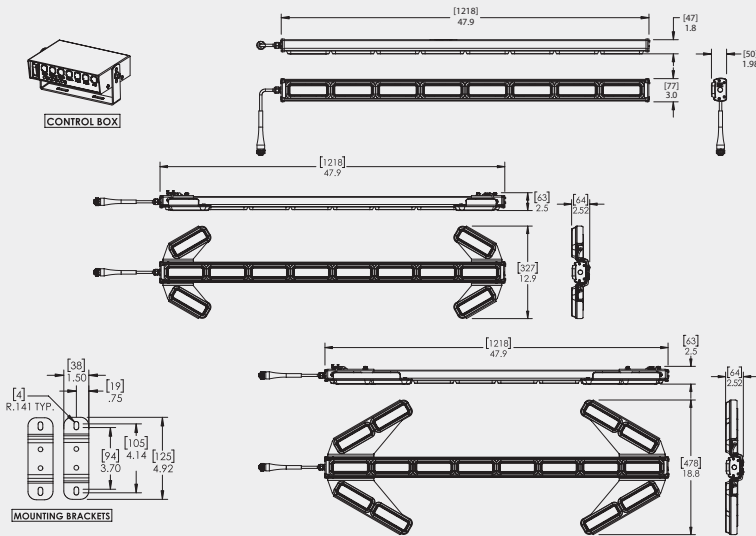

WARNING & HAZARD

LED TRAFFIC DIRECTORS

Directors, Arrows

►► NOW AVAILABLE!

FEATURES & BENEFITS

- Made from durable extruded aluminum — Traffic Directors will not warp or bend
- Micro-processor control unit offers four modes with distinctive flash options
- Front load for easy replacement of individual heads
- Modes: left arrow, right arrow, center out, and warn (alternating)
- Ships complete with back lit control unit, attached quick-disconnect wire harness (15' standard), L-brackets, hardware, and instructions
- 5 year warranty

78200	78210	78270
Voltage: 12 VDC	Voltage: 12 VDC	Voltage: 12 VDC
Amp Draw: 2.4 amps @ 12 VDC	Amp Draw: 3.6 amps @ 12 VDC	Amp Draw: 4.8 amps @ 12 VDC

PART #	DESCRIPTION
78200	LED Traffic Director
78210	Small LED Traffic Director with Arrow
78270	Large LED Traffic Director with Dual Lamp Arrow
SERVICE PARTS	
98333	Replacement Module for Traffic Director (78200, 78210, 78270)
66650	10' Extension Cable
66660	20' Extension Cable
66670	40' Extension Cable
98522	Control Box