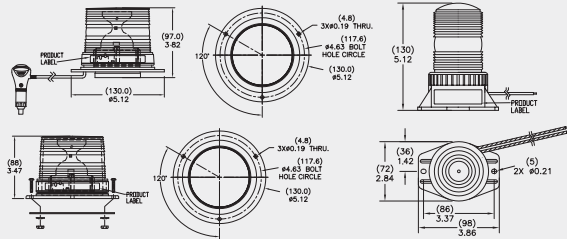

SHORT LENS

Voltage: 12 to 72 VDC
Amp Draw: .17A @ 12 VDC

SHORT LENS, MAGNET MOUNT

Voltage: 12 VDC
Amp Draw: .22A @ 12 VDC

TALL LENS

Voltage: 12 to 72 VDC
Amp Draw: 1.2A @12 VDC

APPROVALS: SAE J845 CLASS III ● AMBER ○ CLEAR ● BLUE ● RED NOT APPROVED ● GREEN

98293

98283

78093

78113

78103

PART #	DESCRIPTION	COLOR
78113	LED Material Handling, Class III Tall Lens – Perm Mount	● Amber
78093	LED Material Handling, Class III Short Lens – Perm Mount	● Amber
78095	LED Material Handling, Class III Short Lens – Perm Mount	● Blue
78091	LED Material Handling, Class III Short Lens – Perm Mount	○ White
78092	LED Material Handling, Class III Short Lens – Perm Mount	● Red
78094	LED Material Handling, Short Lens – Perm Mount	● Green
78103	LED Material Handling, Class III Short Lens – Mag Mount	● Amber
78105	LED Material Handling, Class III Short Lens – Mag Mount	● Blue
78101	LED Material Handling, Class III Short Lens – Mag Mount	○ White
78102	LED Material Handling, Class III Short Lens – Mag Mount	● Red
78104	LED Material Handling, Short Lens – Mag Mount	● Green

SERVICE PARTS

98293	7809 Replacement Lens – 3.9" Height	● Amber
98283	7809 Replacement Lens – 3" Height	● Amber
98285	7809-7810 Replacement Lens – 3" Height	● Blue
98281	7809-7810 Replacement Lens – 3" Height	○ Clear
98282	7809-7810 Replacement Lens – 3" Height	● Red
98284	7809-7810 Replacement Lens – 3" Height	● Green