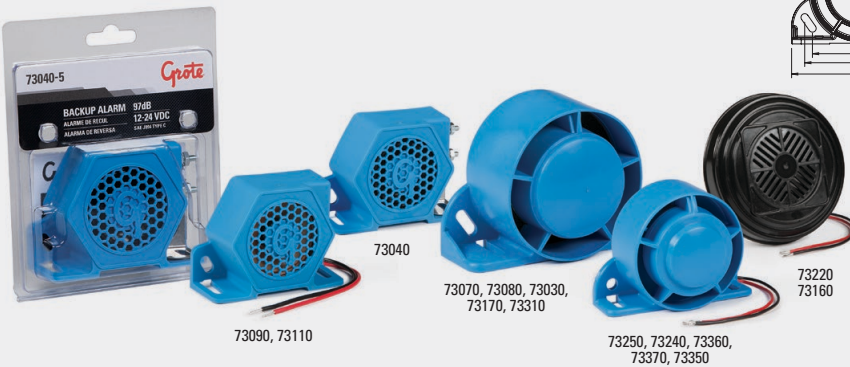

DID YOU KNOW?

BACKUP ALARMS From Grote

Product Information Sheet

►► NOW AVAILABLE!

FEATURES & BENEFITS

- Rugged construction Glass-Filled Nylon housings
- Universal mounting including grommet mounted products
- Available in a range of Decibel output levels to fit a wide variety of application needs
- Select the best output level based on environment and ambient noise levels where the alarms will be in use

Voltage: 12 to 24 VDC

Amp Draw: 0.1 AMPS – 0.5 AMPS @ 12 VDC

PART	DESCRIPTION	DECIBELS	VOLTAGE	APPROVALS
73040	Backup Alarm, Medium Duty	97dB	12/24V	SAEJ994 Type C
73090	Backup Alarm, Medium Duty	107dB	12/24V	SAEJ994 Type B
73110	Backup Alarm, Self Adjusting	82dB to 102dB	12/24V	SAEJ994 Type F
73250	Backup Alarm, Reverse Mounted Speaker	107dB	12/24V	SAEJ994 Type B
73070	Backup Alarm, Reverse Mounted Speaker	112dB	12/24V	SAEJ994 Type A
73240	Backup Alarm, Reverse Mounted Speaker, Self Adjusting	87dB to 107dB	12/24V	SAEJ994 Type F
73080	Backup Alarm, Reverse Mounted Speaker, Self Adjusting	87dB to 112dB	12/24V	SAEJ994 Type F
73030	Backup Alarm, Reverse Mounted Speaker, Selectable	107dB or 112dB	12/24V	SAEJ994 Type F
73220	Backup Alarm, 4" Grommet Mount	97dB	12/24V	SAEJ994 Type C
73160	Backup Alarm, 4" Grommet Mount	107dB	12/24V	SAEJ994 Type B
73310	Backup Alarm, Multi Frequency	97dB	12/24V	SAEJ994 Type C
73170	Backup Alarm, Multi Frequency	107 dB	12/24V	SAEJ994 Type B
73360	Backup Alarm, Dual-Tone	97dB	12-36V	SAEJ944 Type C
73370	Backup Alarm, Dual-Tone	102Db	12-36V	SAEJ944 Type F
73350	Backup Alarm, Dual-Function	97Db	12-36V	SAEJ944 Type C