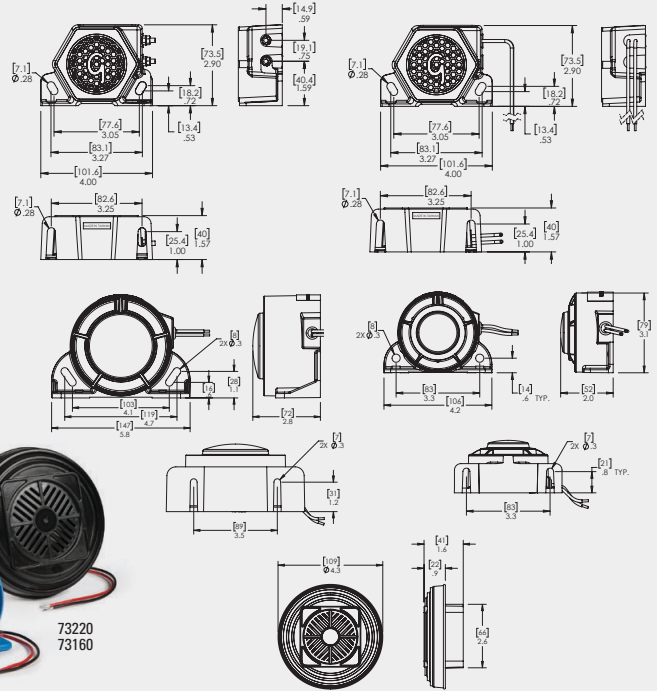

DID YOU KNOW?

BACKUP ALARMS From Grote

Product Information Sheet

►► NOW AVAILABLE!

FEATURES & BENEFITS

- Rugged construction Glass-Filled Nylon housings
- Universal mounting including grommet mounted products
- Available in a range of Decibel output levels to fit a wide variety of application needs
- Select the best output level based on environment and ambient noise levels where the alarms will be in use

Voltage: 12 to 24 VDC

Amp Draw: 0.1 AMPS – 0.5 AMPS @ 12 VDC

PART	DESCRIPTION	DECIBELS	VOLTAGE	APPROVALS
73040	Backup Alarm, Medium Duty	97dB	12/24V	SAEJ994 Type C
73090	Backup Alarm, Medium Duty	107dB	12/24V	SAEJ994 Type B
73110	Backup Alarm, Self Adjusting	82dB to 102dB	12/24V	SAEJ994 Type F
73250	Backup Alarm, Reverse Mounted Speaker	107dB	12/24V	SAEJ994 Type B
73070	Backup Alarm, Reverse Mounted Speaker	112dB	12/24V	SAEJ994 Type A
73240	Backup Alarm, Reverse Mounted Speaker, Self Adjusting	87dB to 107dB	12/24V	SAEJ994 Type F
73080	Backup Alarm, Reverse Mounted Speaker, Self Adjusting	87dB to 112dB	12/24V	SAEJ994 Type F
73030	Backup Alarm, Reverse Mounted Speaker, Selectable	107dB or 112dB	12/24V	SAEJ994 Type F
73220	Backup Alarm, 4" Grommet Mount	97dB	12/24V	SAEJ994 Type C
73160	Backup Alarm, 4" Grommet Mount	107dB	12/24V	SAEJ994 Type B
73310	Backup Alarm, Multi Frequency	97dB	12/24V	SAEJ994 Type C
73170	Backup Alarm, Multi Frequency	107 dB	12/24V	SAEJ994 Type B
73360	Backup Alarm, Dual-Tone	97dB	12-36V	SAEJ944 Type C
73370	Backup Alarm, Dual-Tone	102Db	12-36V	SAEJ944 Type F
73350	Backup Alarm, Dual-Function	97Db	12-36V	SAEJ944 Type C