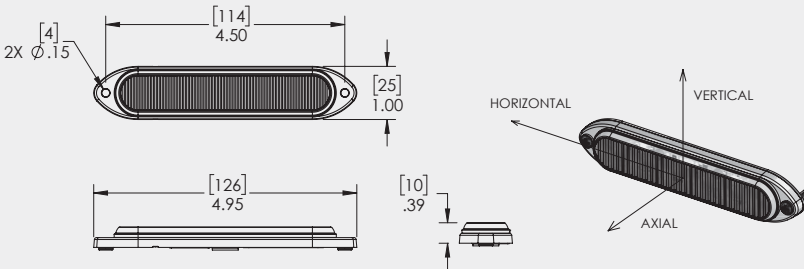

WARNING & HAZARD

TRI-COLOURED LED DIRECTIONAL LIGHT Class I

Surface Mount

►► NOW AVAILABLE!

FEATURES & BENEFITS

- 18 different selectable flash patterns in either of two phases
- 3 independent power wires give you the ability to control each color and pattern independently
- Ultra-low-profile can be mounted to almost any flat surface
- S-Link™ system synchronizing capabilities allows for synchronization with other S-Link™ compatible products
- Built in ambient light sensor for optional Auto dim
- 6 LED's per color for a total of 18 super bright LED's
- VMRS Code: 034-001-021

VOLTAGE: 12–24V

Amp Draw: 0.8A at 12V

APPROVALS: SAE J595 CLASS I ● AMBER ● BLUE ○ WHITE ● RED

NOT SAE APPROVED: ● GREEN (79110)

79100

S-Link is a Trademark of Star1889 Headlight & Lantern Co.

PART #	DESCRIPTION	VOLTAGE	COLOR
6 DIODE LED			
79100	6 Diode LED Directional Light, Surface Mount	12 to 24 VDC	●●○ Amber/Blue/White
79110	6 Diode LED Directional Light, Surface Mount	12 to 24 VDC	●●○ Amber/Green/White
79120	6 Diode LED Directional Light, Surface Mount	12 to 24 VDC	●●○ Amber/Red/White
SERVICE PARTS			
98350	License Plate Bracket	—	● Black
98360	L Bracket	—	● Black
98390	Chrome Bezel for 7814x Models	—	○ Chrome
98400	White Bezel for 7814x Models	—	○ White

**FOR MORE INFORMATION VISIT
OUR WEBSITE AT GROTE.COM
GROTE'S GOT IT!**

*S-LINK TECHNOLOGY: S-Link System is a proprietary technology that will allow similar S-Link products to be synchronized. This would allow for a user to define the flash patterns on multiple devices for a customized, tailored look on a vehicle. Note: Only S-Link compatible products can be synchronized together. Refer to user installation manuals for details on S-Link Synchronization.

230 Travail Rd, Markham,
Ontario, Canada L3S 3J1
Tel: 800.268.5612
US: 800.628.0809
www.grote.com

CONNECT & PROTECT