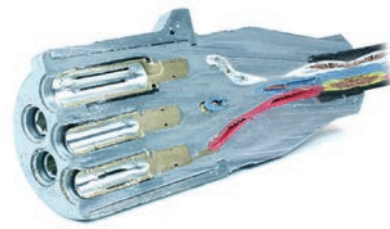

87171

01 Electrical UltraLink™ Power Cords

- Heavy Duty zinc die-cast plugs are filled with elastomeric material that resists crushing and acts as potting to seal solid brass terminals from moisture
- Special adhesive bonds the cable to the plug, eliminating the need for a supporting spring and preventing moisture from entering the back of the plug
- Meets SAEJ560, J2394 (ABS cords)