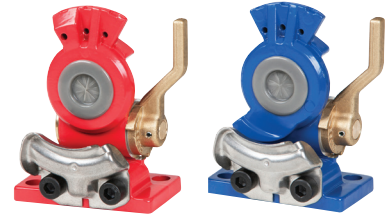

OEM-SPEC PREMIUM GLADHANDS FROM GROTE

MATERIAL: ALUMINUM CASTING
FINISH: POWDER COATED
SEAL MATERIAL: POLYURETHANE
STANDARDS: SAE J1318™

Stainless-Steel Filter Screen to prevent unwanted objects or insects clogging your air lines

Premium Grey Polyurethane Seal with dust flaps – for an air-tight seal, longer life and protection from invasive objects

Powder Coated Aluminum Body and Stainless-Steel Clasp Plate for corrosion protection and easy identification in all weather conditions

STAINLESS-STEEL FILTER SCREEN
 Filter screens prevent dirt, unwanted objects or insects clogging your air lines, and improved wear resistance lengthens service life.

GROTE'S HIGHEST QUALITY, PROFESSIONAL-GRADE GLADHANDS

Grote's OEM-Spec premium gladhands provide superior protection from corrosion, blocked air lines and costly downtime!

STANDARD

SHUTOFF

38° ANGLED

45° SWINGER

FEATURES & BENEFITS

- Available in standard, shutoff, 38° and our new 45° swingers
- All Grote gladhands meet or exceed SAE J1318 standards and are polarized for easy identification (emergency and service)
- Includes stainless steel filter screen
- Premium grey polyurethane seal with dust flap provides a superior seal and longer service life