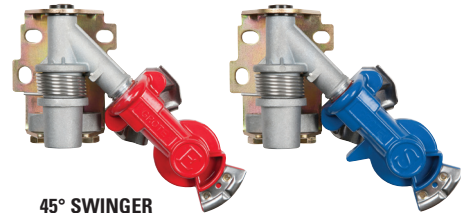

Premium Grey Polyurethane Seal with dust flaps – for an air-tight seal, longer life and protection from invasive objects

Powder Coated Aluminum Body and Stainless-Steel Clasp Plate for corrosion protection and easy identification in all weather conditions

Grote's OEM-Spec premium gladhands provide superior protection from corrosion, blocked air lines and costly downtime!

STANDARD

SHUTOFF

38° ANGLED

45° SWINGER

FEATURES & BENEFITS

- Available in standard, shutoff, 38° and our new 45° swingers
- All Grote gladhands meet or exceed SAE J1318 standards and are polarized for easy identification (emergency and service)
- Includes stainless steel filter screen
- Premium grey polyurethane seal with dust flap provides a superior seal and longer service life

PART #	DESCRIPTION	PACK SIZE
81-0011	UNIVERSAL GLADHAND, GREY, W/STAINLESS STEEL PLATE, W/FILTER, POLYSEAL	10
81-0011-B	SERVICE GLADHAND, BLUE, STAINLESS STEEL PLATE, W/FILTER, POLYSEAL	10
81-0011-R	EMERGENCY GLADHAND, RED, STAINLESS STEEL PLATE, W/FILTER, POLYSEAL	10
81-0011-38B	38° SERVICE GLADHAND, BLUE, STAINLESS STEEL PLATE, W/FILTER, POLYSEAL	10
81-0011-38R	38° EMERGENCY GLADHAND, RED, STAINLESS STEEL PLATE, W/FILTER, POLYSEAL	10
81-0011-45B	45° SERVICE SWINGER GLADHAND, BLUE, STAINLESS STEEL PLATE, W/FILTER, POLYSEAL	1
81-0011-45R	45° EMERGENCY SWINGER GLADHAND, RED, STAINLESS STEEL PLATE, W/FILTER, POLYSEAL	1
81-0011-SB	SERVICE SHUTOFF GLADHAND, BLUE, STAINLESS STEEL PLATE, W/FILTER, POLYSEAL	1
81-0011-SR	EMERGENCY SHUTOFF GLADHAND, RED, STAINLESS STEEL PLATE, W/FILTER, POLYSEAL	1