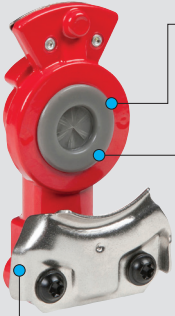

OEM-SPEC PREMIUM GLADHANDS FROM GROTE

MATERIAL: ALUMINUM CASTING
FINISH: POWDER COATED
SEAL MATERIAL: POLYURETHANE
STANDARDS: SAE J1318™

Stainless-Steel Filter Screen to prevent unwanted objects or insects clogging your air lines

Premium Grey Polyurethane Seal with dust flaps – for an air-tight seal, longer life and protection from invasive objects

Powder Coated Aluminum Body and Stainless-Steel Clasp Plate for corrosion protection and easy identification in all weather conditions

STAINLESS-STEEL FILTER SCREEN
 Filter screens prevent dirt, unwanted objects or insects clogging your air lines, and improved wear resistance lengthens service life.

GROTE'S HIGHEST QUALITY, PROFESSIONAL-GRADE GLADHANDS

Grote's OEM-Spec premium gladhands provide superior protection from corrosion, blocked air lines and costly downtime!

STANDARD

SHUTOFF

38° ANGLED

45° SWINGER

FEATURES & BENEFITS

- Available in standard, shutoff, 38° and our new 45° swingers
- All Grote gladhands meet or exceed SAE J1318 standards and are polarized for easy identification (emergency and service)
- Includes stainless steel filter screen
- Premium grey polyurethane seal with dust flap provides a superior seal and longer service life