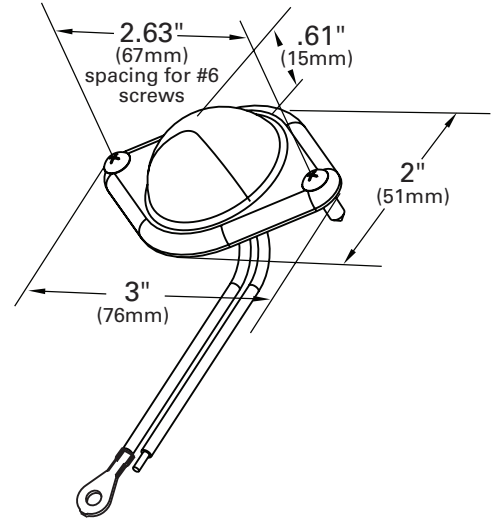

Hi Count[®] LED Courtesy Lamp

Product Information Sheet

INTERIOR LIGHTING

- Longer life than incandescent using LED technology to reduce maintenance costs

PRODUCT FEATURES AND BENEFITS

- Mounts using 2 #6 screws

PRODUCT SPECIFICATIONS

MATERIAL: STAINLESS STEEL
FINISH: STAINLESS
VOLTAGE AMP: 12V - .02 A

Part Number	Market	Light Source	Operating Voltage	Amperage	Interchange
G6261	ATV/Off-Highway	LEDs	12V	.02A	NA

2600 Lanier Drive, Madison, Indiana U.S.A. 47250-0550