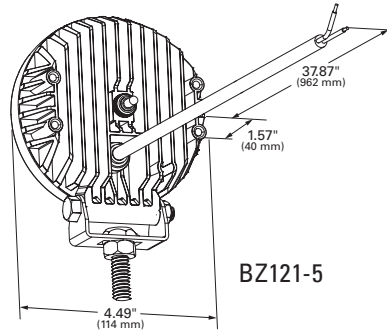

BRITEZONE™ ROUND WORK LAMPS FROM GROTE

COMPACT
SIZE

EASY
INSTALLATION

ALUMINUM
CONSTRUCTION

FLOOD
BEAM PATTERN

BZ121-5