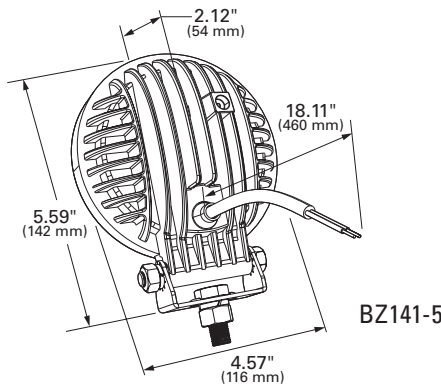

ACCESSORY PIGTAIL
#68610 FOR
DEUTSCH CONNECTION

EZ-FIND
SCAN FOR TECH SPECS,
RELATED PRODUCTS
AND MORE

FOR MORE INFORMATION
VISIT OUR WEBSITE.
GROTE.COM

BRITEZONE™ ROUND WORK LAMPS FROM GROTE

COMPACT
SIZE

EASY
INSTALLATION

ALUMINUM
CONSTRUCTION

FLOOD
BEAM PATTERN

BZ121-5

BZ111-5

BZ101-5

BZ131-5

BZ141-5