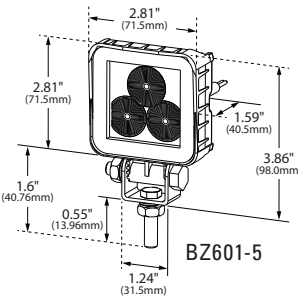

# BRITEZONE™ RECTANGULAR WORK LAMPS FROM GROTE

COMPACT  
SIZE

EASY  
INSTALLATION

ALUMINUM  
CONSTRUCTION

FLOOD  
BEAM PATTERN

**EZ-FIND**  
SCAN FOR TECH SPECS,  
RELATED PRODUCTS  
AND MORE

FOR MORE INFORMATION  
VISIT OUR WEBSITE.  
**GROTE.COM**