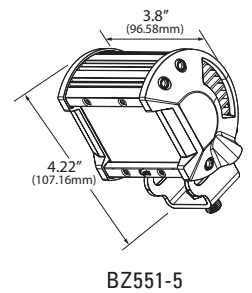

# BRITEZONE™ RECTANGULAR WORK LAMPS FROM GROTE

COMPACT  
SIZE

EASY  
INSTALLATION

ALUMINUM  
CONSTRUCTION

FLOOD  
BEAM PATTERN

**EZ-FIND**  
SCAN FOR TECH SPECS,  
RELATED PRODUCTS  
AND MORE

FOR MORE INFORMATION  
VISIT OUR WEBSITE.  
**GROTE.COM**