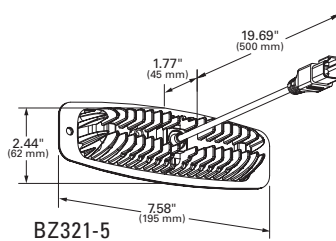

# BRITEZONE™ RECTANGULAR WORK LAMPS FROM GROTE

COMPACT  
SIZE

EASY  
INSTALLATION

ALUMINUM  
CONSTRUCTION

FLOOD  
BEAM PATTERN

**EZ-FIND**  
SCAN FOR TECH SPECS,  
RELATED PRODUCTS  
AND MORE

FOR MORE INFORMATION  
VISIT OUR WEBSITE.  
**GROTE.COM**