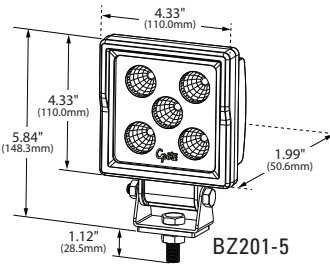

# BRITEZONE™ RECTANGULAR WORK LAMPS FROM GROTE

COMPACT  
SIZE

EASY  
INSTALLATION

ALUMINUM  
CONSTRUCTION

FLOOD  
BEAM PATTERN

**EZ-FIND**  
SCAN FOR TECH SPECS,  
RELATED PRODUCTS  
AND MORE

FOR MORE INFORMATION  
VISIT OUR WEBSITE.  
**GROTE.COM**