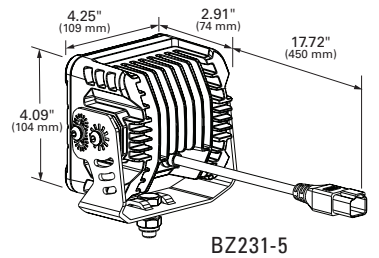

# BRITEZONE™ RECTANGULAR WORK LAMPS FROM GROTE

COMPACT  
SIZE

EASY  
INSTALLATION

ALUMINUM  
CONSTRUCTION

FLOOD  
BEAM PATTERN

**EZ-FIND**  
SCAN FOR TECH SPECS,  
RELATED PRODUCTS  
AND MORE

FOR MORE INFORMATION  
VISIT OUR WEBSITE.  
**GROTE.COM**