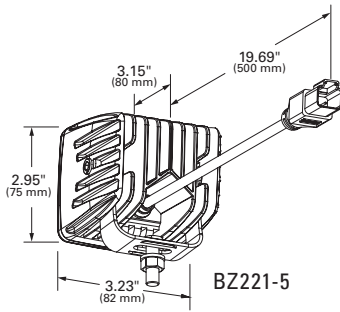

# BRITEZONE™ RECTANGULAR WORK LAMPS FROM GROTE

COMPACT  
SIZE

EASY  
INSTALLATION

ALUMINUM  
CONSTRUCTION

FLOOD  
BEAM PATTERN

**EZ-FIND**  
SCAN FOR TECH SPECS,  
RELATED PRODUCTS  
AND MORE

FOR MORE INFORMATION  
VISIT OUR WEBSITE.  
**GROTE.COM**