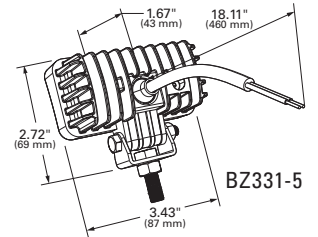

# BRITEZONE™ RECTANGULAR WORK LAMPS FROM GROTE

COMPACT  
SIZE

EASY  
INSTALLATION

ALUMINUM  
CONSTRUCTION

FLOOD  
BEAM PATTERN

**EZ-FIND**  
SCAN FOR TECH SPECS,  
RELATED PRODUCTS  
AND MORE

FOR MORE INFORMATION  
VISIT OUR WEBSITE.  
**GROTE.COM**