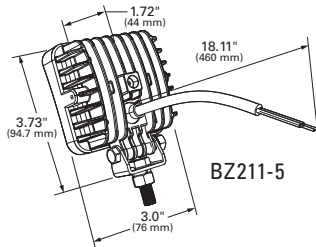

# BRITEZONE™ RECTANGULAR WORK LAMPS FROM GROTE

COMPACT  
SIZE

EASY  
INSTALLATION

ALUMINUM  
CONSTRUCTION

FLOOD  
BEAM PATTERN

**EZ-FIND**  
SCAN FOR TECH SPECS,  
RELATED PRODUCTS  
AND MORE

FOR MORE INFORMATION  
VISIT OUR WEBSITE.  
**GROTE.COM**