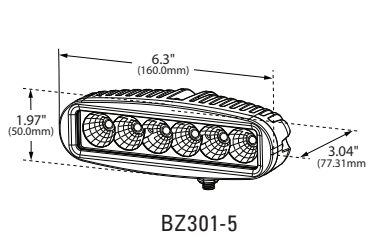

# BRITEZONE™ RECTANGULAR WORK LAMPS FROM GROTE

COMPACT  
SIZE

EASY  
INSTALLATION

ALUMINUM  
CONSTRUCTION

FLOOD  
BEAM PATTERN

**EZ-FIND**  
SCAN FOR TECH SPECS,  
RELATED PRODUCTS  
AND MORE

FOR MORE INFORMATION  
VISIT OUR WEBSITE.  
**GROTE.COM**