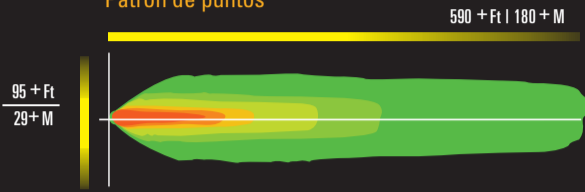

BRITEZONE™ LIGHTPLOTS

PEDESTAL MOUNT LED WORK LAMP (BZ221-5)

Spot Pattern
Motif à pois
Patrón de puntos

BATTERY-POWERED LED WORK LAMP (BZ421-5)

Flood Pattern
Faisceau de projecteur
Diagrama de proyector

RECESS MOUNT LED WORK LAMP (BZ321-5)