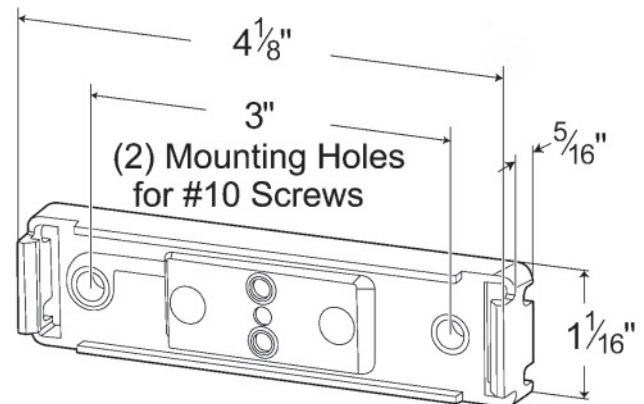

Low Profile Mounting Bracket

Product Data Sheet 43850

July 2007

Product Features and Benefits:

- Versatile wiring option
- Wire molded into base or plug in wire option.
- Legal mount for combination clearance/marker lamp when mounted on a 45 degree angle (PC)
- Retrofits to competitive lamps

43850

Material: Polycarbonate

Finish: Gray

| Part Number | Market | Light Source | Operating Voltage | Interchange |
|-------------|-------------------------------|--------------|-------------------|---------------------------------|
| 43850 | All C/M mounting applications | NA | NA | TL 19721, PM B154-09, MX M20356 |