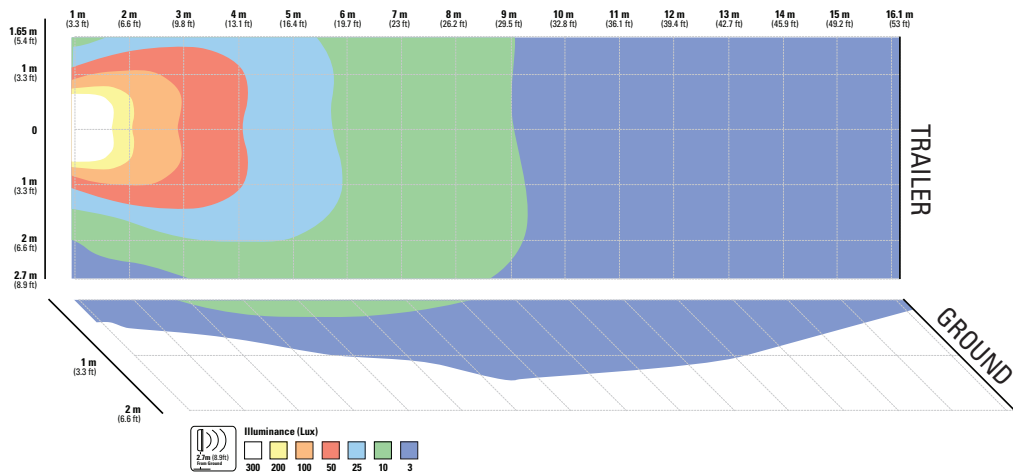

# LED Fairing Light

Data Sheet

TASK LIGHTING

Included:

Spacer/Wire Guide

Gasket

Without LED Fairing Light

With LED Fairing Light