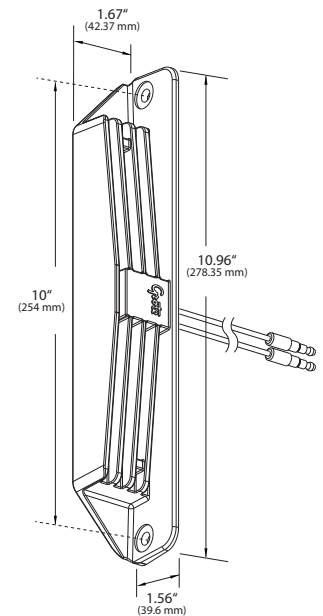

LED Fairing Light. Improves dusk and nighttime visibility during back-up or pre-trip inspection with enhanced trailer perimeter lighting.

- Fairing Light is durable with cast aluminum housing & polycarbonate lens, yet lightweight (16oz.).
- Low, contoured design minimizes chance of external impact damage.
- High light output with low power draw (1.5a @12v and 0.75a @24v).
- Proprietary TIR (Total Internal Reflection) lens provides optimal light pattern when mounted vertically.
- Robustly built and sealed, passes MIL-STD, SAE, and IP certifications for Vibration, Humidity, Moisture, Temperature, Chemical Resistance, and Ingress Protection.
- Built-in overvoltage protection prevents voltage spike damage.
- Can be used with both 12v & 24v systems.

PART NUMBER	DESCRIPTION	CASE QUANTITY
64M21-5	LED Fairing Light, Retail Pack	4
64M21-3	LED Fairing Light, Bulk Pack	12

2600 Lanier Drive, Madison, Indiana U.S.A. 47250-0550

U.S. **800.628.0809** Canada **800.268.5612**

Europe **+49 9422 40331-0** Mexico **+(52) 818262 4412** China **+86.21.5774.9633**

grote.com