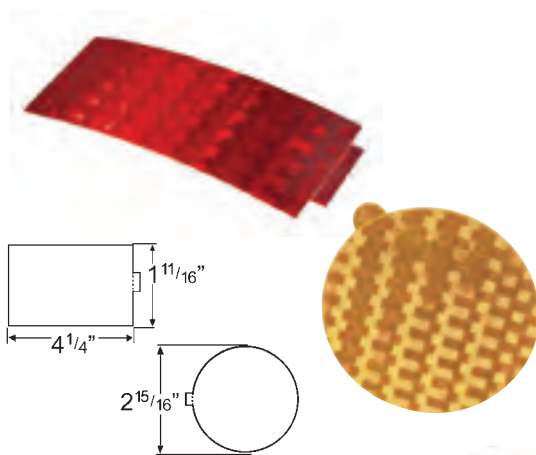

WHITE:

- 40701** 1" x 150' Roll

FMVSS: DOT-C2 (40650, 40650-5, 41160)

CONSPICUITY TAPE FOR RAIL CARS

Adhesive will adhere to cold surfaces • Reflects light even in daytime • Bright prismatic appearance • Marked FRA-224 every 4"

4" X 150' ROLL:

- 41271** White, Kiss-Cut
- 41273** Yellow, Kiss-Cut

Meets ASTM D-4956-01a and FRA-224 requirements

REFLECTIVE STRIPS

Sealed optics • Adhesive-backed or screw-on mounting versions • 7 1/4" mounting screw hole spacing

12" STRIPS:

- 41122** Red
- 41121** Silver

Material: ABS/Acrylic
FMVSS: DOT-C

Reflectors

Réfecteurs Reflectantes

STICK-ON TAPE REFLECTORS

Adheres permanently to flat or curved surfaces • Exceeds DOT and SAE "A" reflex requirements • Durable, impact resistant

FMVSS: A

REFLECTIVE TAPE

Use in marking fence posts, mail boxes, etc. • 2" x 24" strips • Not for use as trailer conspicuity tape

- 40440-5** Red w/ White, 1 Strip **RETAIL**
40460-5 Black w/ Yellow, 1 Strip **RETAIL**