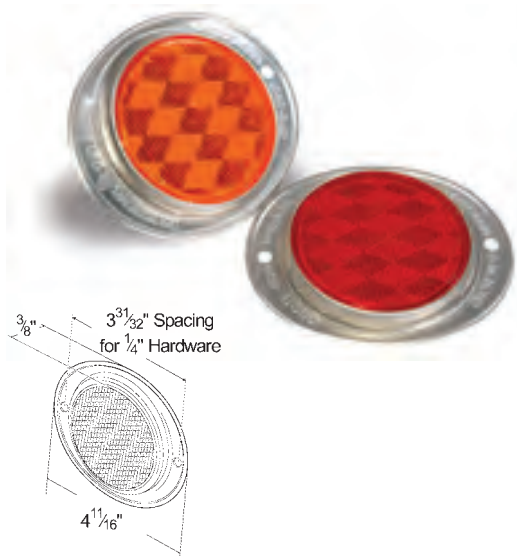

WHITE:

- 40701** 1" x 150' Roll

FMVSS: DOT-C2 (40650, 40650-5, 41160)

CONSPICUITY TAPE FOR RAIL CARS

Adhesive will adhere to cold surfaces • Reflects light even in daytime • Bright prismatic appearance • Marked FRA-224 every 4"

Material: Acrylic
 FMVSS: A

Reflectors

Réflecteurs Reflectantes

SEALED CENTER-MOUNT REFLECTOR

Hermetically sealed • Simple installation with single #10 screw

2" ROUND:

41012 Red
41013 Yellow

2 1/2" ROUND:

40092 Red
40093 Yellow

3 1/2" ROUND:

40152 Red
40153 Yellow

Material: Acrylic
FMVSS: A

ALUMINUM TWO-HOLE MOUNTING REFLECTOR

Lens gasket cushions lens and protects prisms against dirt • Lightweight housing • Low profile • 3 15/16" mounting screw hole spacing

40232 Red
40232-5 Red **RETAIL**
40233 Yellow
40233-5 Yellow **RETAIL**

Material: Aluminum/Acrylic
FMVSS: A

STEEL TWO-HOLE MOUNTING REFLECTOR

Extra-deep lens recess for protection • Lens gasket cushions lens and protects prisms against dirt • Baked steel finish • 3 15/16" mounting screw hole spacing