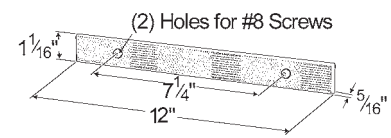

12" STRIPS:

- **41122** Red
- **41121** Silver

Material: ABS/Acrylic
FMVSS: DOT-C