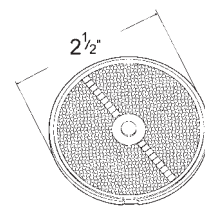

2 1/2" ROUND STICK-ON REFLECTOR

Adhesive backing protects prisms against dirt • Firm-stick backing for instant bond and lasting adhesion

40072 Red
40072-5 Red, Pair Pack **RETAIL**
40073 Yellow
40073-5 Yellow, Pair Pack **RETAIL**

Material: Acrylic
FMVSS: A