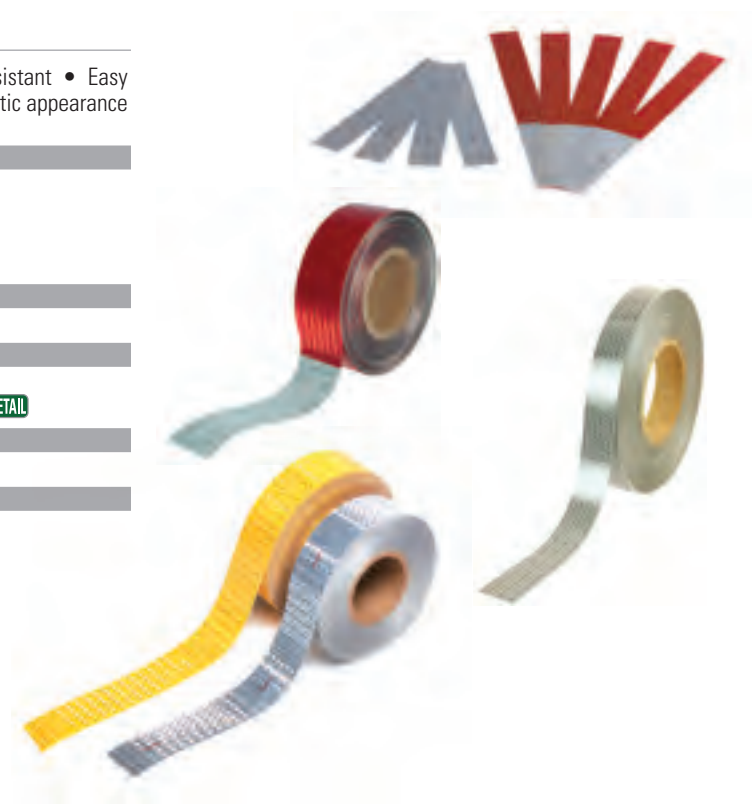

CONSPICUITY TAPE

Exceeds DOT requirements • Durable, impact and solvent resistant • Easy installation • Reflects light even in daytime • Bright prismatic appearance

ALTERNATING 7" SILVER/11" RED:

- 40650** 2" x 150' Roll
- 40650-5** 2" x 18" (5) Strips **RETAIL**
- 41160** 2" x 150' Roll
- 41080** 1 1/2" x 150' Roll

ALTERNATING 6" SILVER/6" RED:

- 41050** 2" x 150' Roll

SILVER:

- 40641** 2" x 150' Roll
- 40641-5** 2" x 12" (4) Strips, Poly Bag, 10 Year Warranty **RETAIL**

SCHOOL BUS APPLICATIONS:

- 41133** Yellow, 2" x 150' Roll

WHITE:

- 40701** 1" x 150' Roll

FMVSS: DOT-C2 (40650, 40650-5, 41160)

CONSPICUITY TAPE FOR RAIL CARS

Adhesive will adhere to cold surfaces • Reflects light even in daytime • Bright prismatic appearance • Marked FRA-224 every 4"

12" STRIPS:

- 41122** Red
- 41121** Silver

Material: ABS/Acrylic
FMVSS: DOT-C

Reflectors

Réfecteurs Reflectantes

STICK-ON TAPE REFLECTORS

Adheres permanently to flat or curved surfaces • Exceeds DOT and SAE "A" reflex requirements • Durable, impact resistant