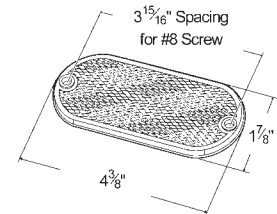

OVAL REFLECTOR

Firm-stick backing for instant bond and lasting adhesion • Mountable with two #8 screws (optional) • 3 15/16" mounting screw hole spacing

SCREW MOUNTABLE:

41042 Red
41043 Yellow

STICK-ON/SCREW MOUNTABLE:

41032 Red
41032-5 Red, Pair Pack **RETAIL**
41033 Yellow
41033-5 Yellow, Pair Pack **RETAIL**

Material: Acrylic
FMVSS: A