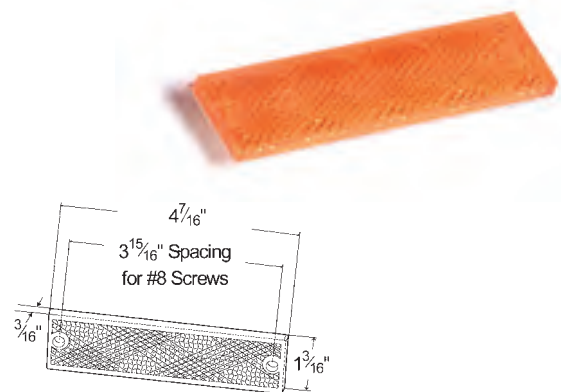

STICK-ON/SCREW MOUNTABLE:

1. **40132** Red
   40132-5 Red, Pair Pack **RETAIL**
   40133 Yellow
   40133-5 Yellow, Pair Pack **RETAIL**

Material: Acrylic
FMVSS: A