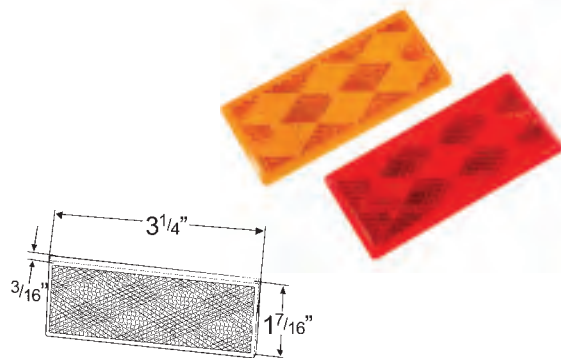

FMVSS: A

REFLECTIVE TAPE

Use in marking fence posts, mail boxes, etc. • 2" x 24" strips • Not for use as trailer conspicuity tape

- 40440-5** Red w/ White, 1 Strip **RETAIL**
40460-5 Black w/ Yellow, 1 Strip **RETAIL**

STICK-ON RECTANGULAR REFLECTORS

Adhesive backing protects prisms against dirt • Fits narrow rails and tight spaces • Firm-stick backing for instant bond and lasting adhesion

- 40302** Red
40303 Yellow

Material: Acrylic
 FMVSS: A