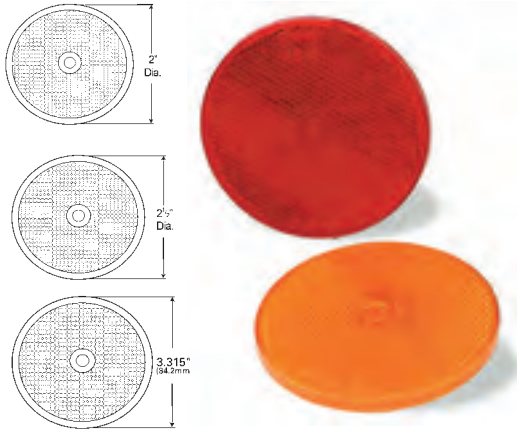

Reflectors

Réflecteurs Reflectantes

SEALED CENTER-MOUNT REFLECTOR

Hermetically sealed • Simple installation with single #10 screw

2" ROUND:

41012 Red
41013 Yellow

2 1/2" ROUND:

40092 Red
40093 Yellow

3 1/2" ROUND:

40152 Red
40153 Yellow

Material: Acrylic
FMVSS: A