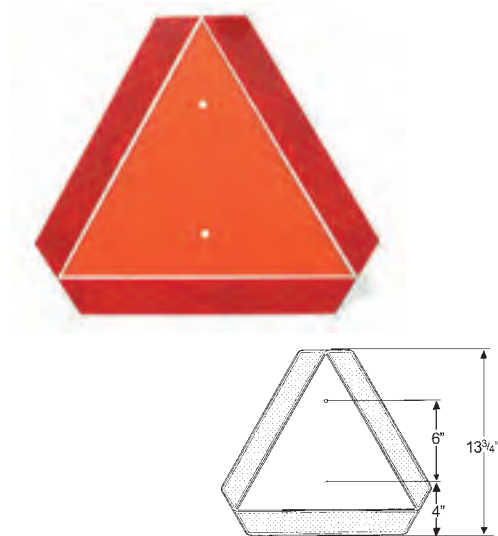

TRIANGLE WARNING KIT

Reflective up to 1/2 mile • Exceeds legal requirements • Weatherproof and impact resistant • Weighted for stability • Kit of three triangle devices in carrying case

KITS:

71422 Three Triangles

Material: Acrylic/ABS/Polypropylene
FMVSS: 125, SAE: J774C-Type I

SLOW-MOVING VEHICLE EMBLEM

13 3/4" yellow-orange center for daytime warning • Outer 1 5/8" red reflex border for nighttime warning • 6" mounting screw hole spacing

71152 Orange & Red

Material: Acrylic/ABS
FMVSS: SAE: J943A, ASAE: S276.3
Bracket: 43325, 43335

TRAFFIC CONE

High visibility for traffic control • Fade-resistant, bright orange finish is molded of PVC to eliminate cracking and peeling

71440 Small Cone
71450 Large Cone

Material: PVC
Finish: Bright Orange