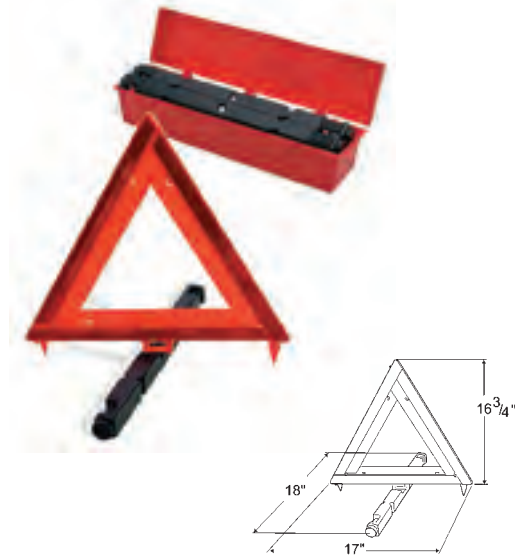

TRIANGLE WARNING KIT

Reflective up to 1/2 mile • Exceeds legal requirements • Weatherproof and impact resistant • Weighted for stability • Kit of three triangle devices in carrying case

KITS:

71422 Three Triangles

Material: Acrylic/ABS/Polypropylene
FMVSS: 125, SAE: J774C-Type I

SLOW-MOVING VEHICLE EMBLEM

13 3/4" yellow-orange center for daytime warning • Outer 1 5/8" red reflex border for nighttime warning • 6" mounting screw hole spacing

71152 Orange & Red

Material: Acrylic/ABS
FMVSS: SAE: J943A, ASAE: S276.3
Bracket: 43325, 43335