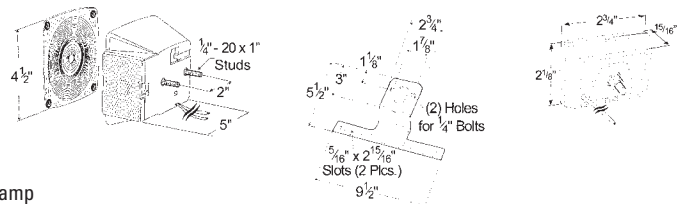

REPLACEMENT PARTS:

- **53662** Red, RH, S/T/T
- **53672** Red, LH, S/T/T
- **46982-5** Red, C/M **RETAIL**
- **46983-5** Yellow, C/M **RETAIL**
- **90172** Red, S/T/T Lens Kit (90642 & 91112)

Material: Acrylic/ABS/Polypropylene
FMVSS: RH - A, I, P2, S, T; LH - A, I, L, P2, S, T; C/M - P2
Finish: Red/Yellow
Bulb: STT - 1157; Volts / Amps: 12V / 2.1A (I, S)/.59A (T)/.27A (P2)per lamp
Bulb: C/M - 1895, 2 CP; Volts / Amps: 12V / .27A (P2) per lamp
Lens: S/T/T - Red 92792
Sidemarker and Clearance/Marker Red 91112, Yellow 91113