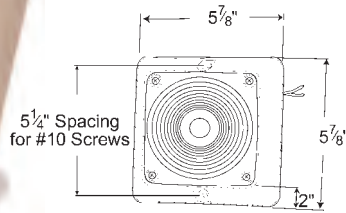

RV, Marine and Utility Trailer Lighting

Phares Nautiques, de Véhicules Récréatifs et de Remorques Faros de Marina y Luces de Vehiculos Recreativos

VERSALITE® SINGLE-POD SURFACE MOUNT LAMP

Three functions: stop, tail and turn • Corrosion-resistant, shock-absorbing construction

51142 Red

Material: Polycarbonate/ABS
FMVSS: I, S, T
Finish: White/ Red
Bulb: 1157, 32/3 CP; Volts / Amps: 12V / 2.1A (I,S)/.59A(T)
Lens: Red 90742