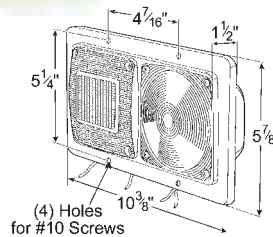

VERSALITE® DOUBLE-POD RECESSED-MOUNT LAMP

Five functions: stop, tail, turn, back-up light and reflector • Corrosion-resistant, shock-absorbing construction

51042 Red

Material: ABS/Acrylic
FMVSS: A, I, R, S, T
Finish: White/ Red
Bulb: S/T/T - 1157, 32/3 CP; Volts / Amps: 12V / 4.2A (I,R,S)/.59A (T)
Bulb: 1156, 32 CP; Volts / Amps: 12V / .59A (T)
Lens: Red 90742; Reflex - Red 90752