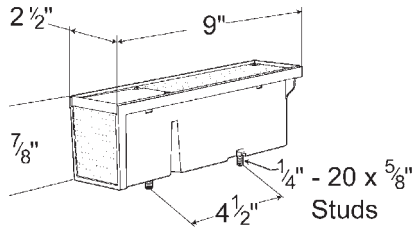

RV, Marine and Utility Trailer Lighting

Phares Nautiques, de Véhicules Récréatifs et de Remorques Faros de Marina y Luces de Vehiculos Recreativos

LARGE WRAP-AROUND 5 FUNCTION REAR LAMP

For utility and snowmobile trailers • 5 function: stop, tail, turn, clearance marker and reflector

52372 RH
52362 LH

Material: Polypropylene/Acrylic
FMVSS: A, I, P2, S, T
Finish: Red
Bulb: 1157, 32/3 CP; Volts / Amps: 12V / .59A (T)/.27A (P2)
Bulb: 1895, 2 CP; Volts / Amps: 12V / 2.1A (I,S)
Lens: Kit - Red 92382