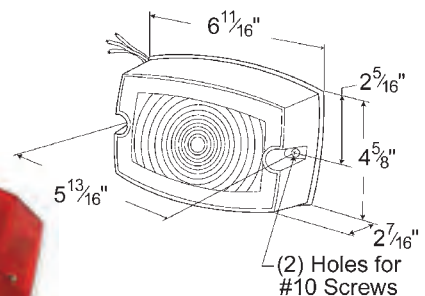

5 FUNCTION COMBINATION REAR LAMP

1. For recreational vehicles and mobile homes • Combination lamp with stop, tail, turn, reflector and license functions • Flat-back, corrosion-resistant, shock-absorbing base • 180° full lens illumination

50762 Red

Material: Polypropylene/Acrylic
FMVSS: A, I, L, S, T
Finish: Red
Bulb: 1157, 32/3 CP
Volts / Amps: 12V / 2.1A (I,S) / .59A (L,T)
Pigtail: 68150; Lens 90602