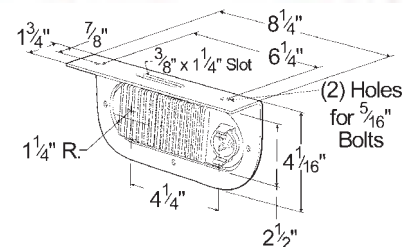

SUPERNOVA® LED OVAL TRAILER STOP/TAIL/TURN SUBMERSIBLE LIGHTING KIT

LED

Kit includes two each of: LED lamps (54132), brackets (43362), grommets (92420) and 3-wire, 11" plug-in pigtails (67002) • Electronics completely encapsulated with durable epoxy for maximum protection from the environment • Fits current mounting flanges and grommets

65390-5 Red **RETAIL**

Material: ABS/Acrylic/Steel/PVC
FMVSS: I, S, T
Finish: Red
Volts / Amps: 12V / .48A (I,S), .06A (P2,T) per lamp
Accessory: Lamp: Red 54132
Bracket: 43362
Grommet: 92420
Pigtail: 67002