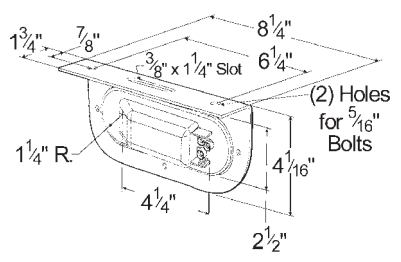

RV, Marine and Utility Trailer Lighting

Phares Nautiques, de Véhicules Récréatifs et de Remorques Faros de Marina y Luces de Vehiculos Recreativos

RV, MARINE AND UTILITY TRAILER LIGHTING

SUBMERSIBLE LED TRAILER LIGHTING KIT

Popular square design • 7-function kit • Kit includes lamps, trailer harness, license bracket and mounting hardware

- **65330-5** w/ Clearance/Marker RETAIL
- **65320-5** w/o Clearance/Marker RETAIL

REPLACEMENT LAMP:

- **51982** Red, RH, S/T/T
- **51982-5** Red, RH, S/T/T RETAIL
- **51992** Red, LH, S/T/T
- **51992-5** Red, LH, S/T/T RETAIL
- **47852-5** Red, C/M RETAIL
- **47853-5** Yellow, C/M RETAIL

Material: Polypropylene/Acrylic/ABS
FMVSS: RH - A, I, P2, S, T; LH - A, I, L, P2, S, T; C/M - P2
Finish: Red/Yellow
Volts / Amps: S/T/T - 12V / .22A (per lamp); C/M - 12V / .11A (per lamp)
Bracket: 43262-5
Lens: S/T/T - Red 90642

OVAL TRAILER STOP/TAIL/TURN SUBMERSIBLE LIGHTING KIT

Kit includes two of each: lamps (52182), brackets (43362), grommets (92420) and 3-wire 11" plug-in pigtailed (67000)

BOAT TRAILER KIT:

- **53082-5** RETAIL

Material: Steel/Polycarbonate/PVC
FMVSS: I, S, T
Finish: Red
Bulb: 1157, 32/3 CP; Volts / Amps: 12V / 2.1A (I,S)/.59A (T) per lamp
Accessory: Lamp: Red 52182
Bracket: 43362
Grommet: 92420
Pigtail: 67000

TRAILER LIGHTING KIT

Twist-in bulb design makes it easy to replace • Kit includes lamps, 25 - foot harness, license plate bracket, and complete wiring and installation kit

- **65370-5** w/ Clearance/Marker RETAIL
- **65380-5** w/o Clearance/Marker RETAIL

REPLACEMENT PARTS:

- **52302** Red, RH, S/T/T
- **52302-5** Red, RH, S/T/T RETAIL
- **52312** Red, LH, S/T/T
- **52312-5** Red, LH, S/T/T RETAIL
- **46983-5** Yellow, Clearance/Marker RETAIL

Material: Acrylic / ABS / Polypropylene
FMVSS: A, I, L, P2, S, T
Finish: Red/Yellow
Bulb: S/T/T - 1157, 32/3 CP; Volts / Amps: 12V / 2.1A (I,S)/.59(T)
Bulb: Marker - 1895, 2 CP; Volts / Amps: 12V / .27A (P2)
Lens: S/T/T - Red 92792; Clearance/Marker; Red 91112; Yellow 91113