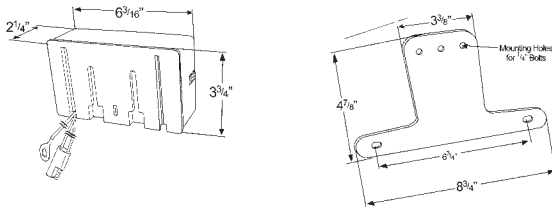

RV, Marine and Utility Trailer Lighting

Phares Nautiques, de Véhicules Récréatifs et de Remorques Faros de Marina y Luces de Vehiculos Recreativos

SUBMERSIBLE TRAILER LIGHTING KIT FOR TRAILERS OVER 80" WIDE

7 - function tail lamps: Stop/Tail/Turn, Clearance/Marker, License, and Reflector. • Kit includes 25 - foot harness, lamps, license bracket and mounting hardware

65440-5 RETAIL

REPLACEMENT PARTS:

51932 Red, RH, S/T/T & C/M

51942 Red, LH, S/T/T w/ License Window and C/M

Material: Acrylic/ABS/Polypropylene

FMVSS: S/T/T RH - A, I, P2, P3, S, T; S/T/T LH - A, I, P2, P3, L, S, T

Finish: Red

Bulb: 1157, 168 CP; Volts / Amps: 12V / .59A

Accessory: Harness: 68420

Bracket: 43262-5

Lens: S/T/T- Red 92792; C/M- Red 91122

SUBMERSIBLE COMPACT TRAILER LIGHTING KIT

Compact size and shape to fit where space is limited • Sonically sealed makes lamp fully submersible • Pre-wired with molded plugs for easy installation • 7 - function tail lamps: Stop/Tail/Turn, Clearance/Marker, License, and Reflector. Kit includes two lamps, a 25' trailer harness, connectors, license bracket, and mounting hardware

65312 Red

REPLACEMENT LAMP:

53812 Red, RH, S/T/T, W/ License Window

53822 Red, LH, S/T/T, W/ License Window

Material: Acrylic/ABS

FMVSS: A, I, P2, S, T, L

Finish: Red

Bulb: 1157, 32/2 CP; Volts / Amps: 12V / 2.1A (I,S,O) / .59A (T)

Bulb: 194, 2 CP; Volts / Amps: 12V / .27A (P2,T)

Bracket: 01-9321-20

SUBMERSIBLE LOW-PROFILE TRAILER LIGHTING KIT

Unique compact size fits where space is limited • Lens is sonically sealed to make a fully submersible lamp • 5 - function tail lamps: Stop/Tail/Turn, License, and Reflector. • Kit includes: Lamps, 4 - foot trunk and 25 - foot trailer harness, license bracket, and mounting hardware.

65300-5 Red RETAIL

REPLACEMENT PARTS: