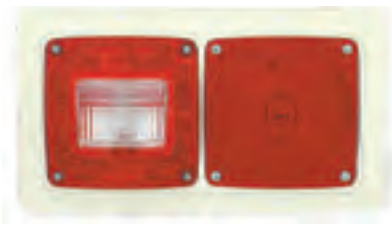

VERSALITE® DOUBLE-POD RECESSED-MOUNT LAMP

Five functions: stop, tail, turn, back-up light and reflector • Corrosion-resistant, shock-absorbing construction

51042 Red

Material: ABS/Acrylic
FMVSS: A, I, R, S, T
Finish: White/ Red
Bulb: S/T/T - 1157, 32/3 CP; Volts / Amps: 12V / 4.2A (I,R,S)/.59A (T)
Bulb: 1156, 32 CP; Volts / Amps: 12V / .59A (T)
Lens: Red 90742; Reflex - Red 90752