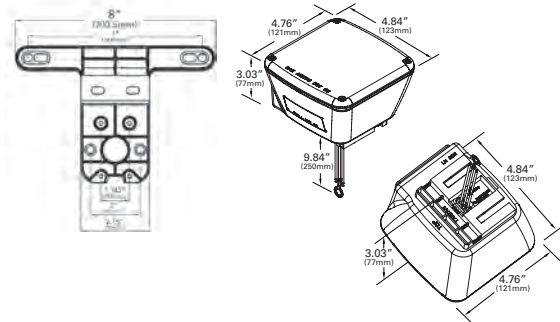

SUBMERSIBLE LED TRAILER LIGHTING KIT

LED

7-function tail lamps: stop/tail/turn, side/rear reflector clearance/marker and license lamp. Kit includes lamps, 4 - foot trunk and 25 - foot trailer harness, license bracket, and mounting hardware.

65870-5 w/ Clearance/Marker **RETAIL**
65880-5 w/o Clearance/Marker **RETAIL**

REPLACEMENT LAMP:		
51962	Red, RH, S/T/T	RETAIL
51962-5	Red, RH, S/T/T	RETAIL
51972	Red, LH, S/T/T w/ License Window	RETAIL
51972-5	Red, LH, S/T/T w/ License Window	RETAIL
45973-5	Yellow, C/M	RETAIL

Material: Polypropylene/Acrylic/ABS
FMVSS: RH - A, I, P2, S, T; LH - A, I, L, P2, S, T; C/M - P2
Finish: Red/Yellow
Volts / Amps: S/T/T - 12V / .22A (per lamp); C/M - 12V / .11A (per lamp)
Bracket: 43262-5