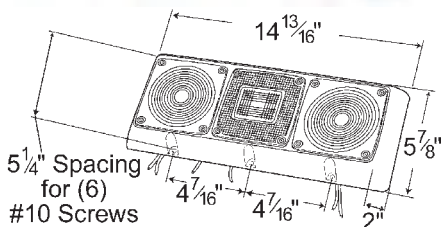

VERSALITE® TRIPLE-POD SURFACE MOUNT LAMP

Six functions: stop, tail, turn, clearance marker, back-up light and reflector • Corrosion-resistant, shock-absorbing construction

51342-5 Red, Colonial White **RETAIL**

52082 Red, Chrome Finish

Material: ABS/Acrylic
FMVSS: A, I, P2, R, S, T
Finish: White/Chrome/Red
Bulb: S/T/T - 1157, 32/3 CP; Volts / Amps: 12V / 4.2A (I,S) / 1.18A(T)
Bulb: 1156, 32 CP; Volts / Amps: 12V / 1.18A (P2,T) / 4.2A (I,S) / 2.1A (R)
Lens: Red 90742; Reflex - Red 90752