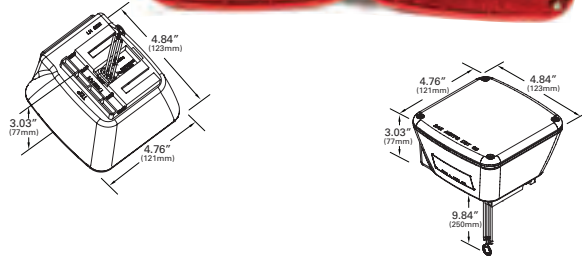

RV, Marine and Utility Trailer Lighting

Phares Nautiques, de Véhicules Récréatifs et de Remorques Faros de Marina y Luces de Vehiculos Recreativos

LED SUBMERSIBLE TRAILER LAMP

1. Popular square design fits standard mounting hole configurations
   • Ideal for utility, snowmobile, camping, motorcycle, horse, and boat trailers

51962 Red, RH
51972 Red, LH
51972-5 Red, LH

Material: Red High Impact Acrylic, Clear Polycarbonate
FMVSS: I, S, T, R2
Voltage Amp: 12V