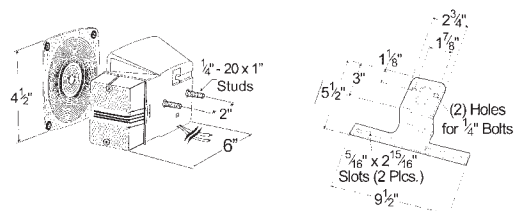

REPLACEMENT PARTS:

- **52442** Red, RH, S/T/T and C/M
- **52452** Red, LH, S/T/T w/License Window and C/M

Material: Acrylic/ABS/Polypropylene
FMVSS: RH - A, I, P2, P3, S, T; LH - A, I, L, P2, P3, S, T
Finish: Red
Bulb: S/T/T - 1157, 168 CP; Volts / Amps: 12V / .27A (P2); C/M - 1895, 2 CP;
Bracket: 43262-5
Lens: S/T/T - Red 92792; C/M - Red 91122