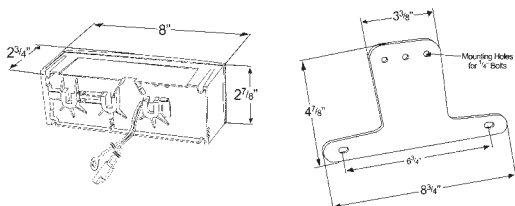

REPLACEMENT PARTS:

52492 Red, LH, S/T/T w/ License Window

52482 Red, RH, S/T/T

90652 Lens Kit (2 S/T/T and 2 C/M)

Material: ABS/Acrylic

FMVSS: RH - A, I, S, T; LH - A, I, L, S, T

Finish: Red

Volts / Amps: 12V / 2.1 / .48A

Accessory: Bulb: 90630

Bracket: 01-9321-20

Lens: Red (kit-front and side) 90652