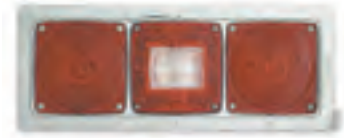

VERSALITE® TRIPLE-POD RECESSED-MOUNT LAMP

1. Six functions: stop, tail, turn, clearance marker, back-up light and reflector
   • Corrosion-resistant, shock-absorbing construction

52002 Red, Chrome Finish

Material: ABS/Acrylic
FMVSS: A, I, P2, R, S, T
Finish: Chrome/Red
Bulb: S/T/T - 1157, 32/3 CP; Volts / Amps: 12V / 4.2A (I,S)/2.1A (R)/1.18A (P2,T)
Bulb: 1156, 32 CP; Volts / Amps: 12V / .59A (T)
Lens: Red 90742; Reflex - Red 90752