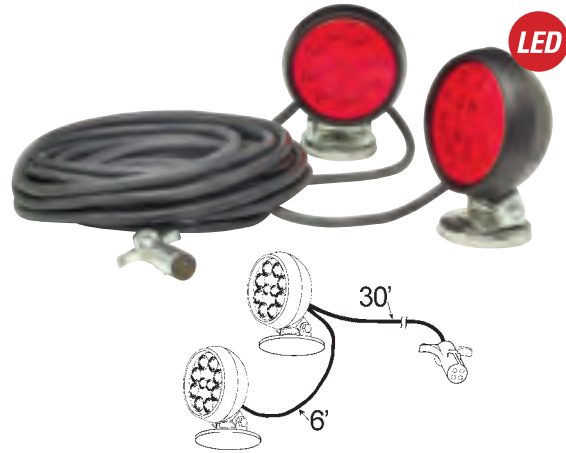

Bulb: 194, 2 CP; Volts / Amps: 12V / .27A (P2,T)

Bracket: 01-9321-20

SUBMERSIBLE LOW-PROFILE TRAILER LIGHTING KIT

Unique compact size fits where space is limited • Lens is sonically sealed to make a fully submersible lamp • 5 - function tail lamps: Stop/Tail/Turn, License, and Reflector. • Kit includes: Lamps, 4 - foot trunk and 25 - foot trailer harness, license bracket, and mounting hardware.

Volts / Amps: 12V / 2.1 / .48A

Accessory: Bulb: 90630

Bracket: 01-9321-20

Lens: Red (kit-front and side) 90652

RV, Marine and Utility Trailer Lighting

Phares Nautiques, de Véhicules Récréatifs et de Remorques Faros de Marina y Luces de Vehiculos Recreativos

HEAVY DUTY SUPERNOVA® LED MAGNETIC TOWING KIT

Durable rubber housings • Strong 50lb. pull mounting magnets for each lamp • Rubber adhesive magnet covers prevent scratching paint of towed vehicle • Adjustable lamp mounting for maximum visibility and safety • Die-cast 4-pole round plug • 30 ft. abrasion-resistant jacketed cable

MAGNETIC LED TOWING KIT

Kit includes lamps, harness and hook-up connectors • Kit specifications include truck harness and 20 ft. connecting harness • Plugs into a standard flat four-way vehicle trailer light connector