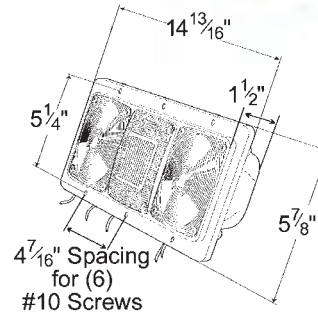

VERSALITE® TRIPLE-POD RECESSED-MOUNT LAMP WITH YELLOW TURN LENS

1. Five functions: stop, tail, turn signal, back-up light and reflector
   • Corrosion-resistant, shock-absorbing construction

52112 LH
52122 RH

Material: ABS/Acrylic
FMVSS: A, I, P2, R, S, T
Finish: Chrome/Red/Yellow
Bulb: 1157, 32/3 CP; Volts / Amps: 12V / 4.2A (I,S) / 2.1A (R)/1.18A (T)
Bulb: 1156, 32 CP; Volts / Amps: 12V / .59A (T)
Lens: Red 90742; Yellow 90743; Reflex - Red 90752