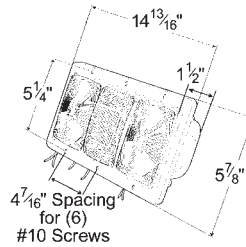

VERSALITE® TRIPLE-POD RECESSED-MOUNT LAMP

1. Six functions: stop, tail, turn, clearance marker, back-up light and reflector
   • Corrosion-resistant, shock-absorbing construction

52002 Red, Chrome Finish

Material: ABS/Acrylic
FMVSS: A, I, P2, R, S, T
Finish: Chrome/Red
Bulb: S/T/T - 1157, 32/3 CP; Volts / Amps: 12V / 4.2A (I,S)/2.1A (R)/1.18A (P2,T)
Bulb: 1156, 32 CP; Volts / Amps: 12V / .59A (T)
Lens: Red 90742; Reflex - Red 90752