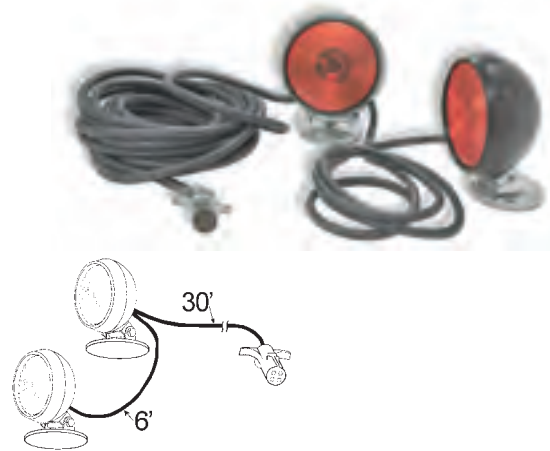

MAGNETIC LED TOWING KIT

Kit includes lamps, harness and hook-up connectors • Kit specifications include truck harness and 20 ft. connecting harness • Plugs into a standard flat four-way vehicle trailer light connector

65720-5 Red RETAIL

Material: ABS/Acrylic/Polycarbonate/PVC
 FMVSS: I, P2, S, T
 Finish: Red
 Volts / Amps: 12V / .25A (I, S) / .04A (P2, T)

HEAVY DUTY MAGNETIC TOWING KIT

Durable rubber lamp housings • Strong 40lb. mounting magnets for each lamp • Rubber adhesive magnet covers to prevent scratching of towed vehicle • Adjustable lamp mounting for maximum visibility and safety • Durable die-cast 4-pole plug • 30-foot Abrasion resistant double jacketed cable

MAGNETIC TOWING KIT

Kit includes harness, lamp and hook-up connectors • Kit specifications include truck harness and 20 ft. connecting harness • Plugs into a standard, flat four-way vehicle trailer light connector • Lens and bulb are replaceable