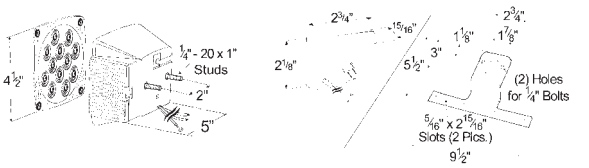

RV, Marine and Utility Trailer Lighting

Phares Nautiques, de Véhicules Récréatifs et de Remorques Faros de Marina y Luces de Vehiculos Recreativos

RV, MARINE AND UTILITY TRAILER LIGHTING

SUBMERSIBLE LED TRAILER LIGHTING KIT

Popular square design • 7-function kit • Kit includes lamps, trailer harness, license bracket and mounting hardware

- **65330-5** w/ Clearance/Marker RETAIL
- **65320-5** w/o Clearance/Marker RETAIL

REPLACEMENT LAMP:

- **51982** Red, RH, S/T/T
- **51982-5** Red, RH, S/T/T RETAIL
- **51992** Red, LH, S/T/T
- **51992-5** Red, LH, S/T/T RETAIL
- **47852-5** Red, C/M RETAIL
- **47853-5** Yellow, C/M RETAIL

Material: Polypropylene/Acrylic/ABS
FMVSS: RH - A, I, P2, S, T; LH - A, I, L, P2, S, T; C/M - P2
Finish: Red/Yellow
Volts / Amps: S/T/T - 12V / .22A (per lamp); C/M - 12V / .11A (per lamp)
Bracket: 43262-5
Lens: S/T/T - Red 90642

OVAL TRAILER STOP/TAIL/TURN SUBMERSIBLE LIGHTING KIT

Kit includes two of each: lamps (52182), brackets (43362), grommets (92420) and 3-wire 11" plug-in pigtailed (67000)

BOAT TRAILER KIT:

- **53082-5** RETAIL

Material: Steel/Polycarbonate/PVC
FMVSS: I, S, T
Finish: Red
Bulb: 1157, 32/3 CP; Volts / Amps: 12V / 2.1A (I,S)/.59A (T) per lamp
Accessory: Lamp: Red 52182
Bracket: 43362
Grommet: 92420
Pigtail: 67000

TRAILER LIGHTING KIT

Twist-in bulb design makes it easy to replace • Kit includes lamps, 25 - foot harness, license plate bracket, and complete wiring and installation kit

- **65370-5** w/ Clearance/Marker RETAIL
- **65380-5** w/o Clearance/Marker RETAIL

REPLACEMENT PARTS:

- **52302** Red, RH, S/T/T
- **52302-5** Red, RH, S/T/T RETAIL
- **52312** Red, LH, S/T/T
- **52312-5** Red, LH, S/T/T RETAIL
- **46983-5** Yellow, Clearance/Marker RETAIL

Material: Acrylic / ABS / Polypropylene
FMVSS: A, I, L, P2, S, T
Finish: Red/Yellow
Bulb: S/T/T - 1157, 32/3 CP; Volts / Amps: 12V / 2.1A (I,S)/.59(T)
Bulb: Marker - 1895, 2 CP; Volts / Amps: 12V / .27A (P2)
Lens: S/T/T - Red 92792; Clearance/Marker; Red 91112; Yellow 91113