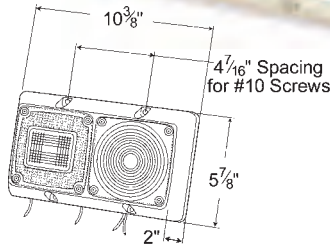

VERSALITE® DOUBLE-POD SURFACE MOUNT LAMP

Five functions: stop, tail, turn, back-up light and reflector • Corrosion-resistant, shock-absorbing construction • Fits both right and left hand applications

51242 Red

51242-5 Red **RETAIL**

Material: ABS/Acrylic
FMVSS: A, I, R, S, T
Finish: White/ Red
Bulb: S/T/T - 1157, 32/3 CP; Volts / Amps: 12V / 4.2A (I,R,S)/.59A (T)
Bulb: 1156, 32 CP; Volts / Amps: 12V / .59A (T)
Lens: Red 90742; Reflex - Red 90752

52002