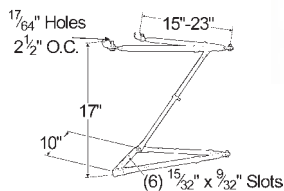

Mirrors

Rétroviseurs Espejos

OEM-STYLE FLAT RIBBED-BACK WEST COAST MIRROR

Double-strength silvered mirror • 7" x 16" mirror • Painted mirrors feature rugged powder coat finish

16091	White
16092	Black
16093	Stainless Steel

MIRROR & ARM ASSEMBLY

26001-5	White, w/Arm Assembly	RETAIL
26012-5	Black, w/Arm Assembly	RETAIL

Material: Stainless Steel, Steel
Reflective: 93 sq. in.
FMVSS: 111 Vehicles with GVWR greater than 10,000 lbs.
Finish: White/Black/Stainless
Accessory: C-Loop: 22233/22232
Bracket: 22013, 22063, 22061

WEST COAST MIRROR BRACKET ASSEMBLY

Complete kit includes mirror arms, mounting, hardware and instructions

• Rigid mounting for West Coast style mirrors • Accommodates additional spot mirrors

22013	Stainless Steel

Material: Stainless Steel

CUSTOM WEST COAST MIRROR BRACKET ASSEMBLY

Bracket assembly for personal design • Braces included • Fully adjustable from 18" to 23"

22063	Chrome Plated

Material: Steel
Finish: White/Chrome

C-LOOP BRACKET

Can be used in conjunction with most West Coast bracket assemblies
• Allows for adjustable, "break-away" mounting of any 7"x16" or 6"x16" West Coast mirror • Accommodates additional stack-on spot mirrors

22233	Stainless Steel
22232	Black

Material: Stainless Steel, Steel
Finish: Black/Stainless