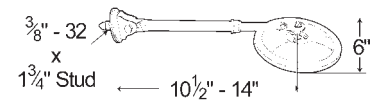

ADJUSTABLE MIRROR ASSEMBLY

Arm adjustable from 10" to 13" • Swivel bracket enables precise adjustment • Chrome arm and brackets

28193 6" Mirror (12053) and Adjustable Arm Assembly

ARM ASSEMBLY ONLY
10433 Arm & Swivel Bracket Only

Material: Stainless Steel (12053), Steel (10433)
Reflective: 26 sq. in.
Finish: Stainless (mirror head)/Chrome (arm assembly)