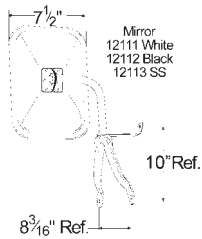

- 28091-5** White RETAIL
- 28093-5** Stainless Steel RETAIL

Material: Stainless Steel/Steel
 Reflective: 60 sq. in.
 Finish: Stainless/White
 Accessory: 90° Arm: 10623

28093-5

50" WIDE-VIEW MIRROR

OEM-styled mirror, fits right or left side • Two-screw ball swivel • Fits full-size pickup trucks and vans