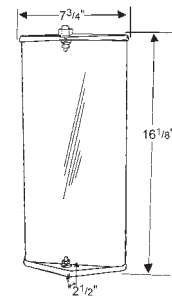

16284 Aluminum

HEATED MIRROR:

16294 Aluminum, Passenger Side

16304 Aluminum, Driver Side

Material: Aluminum/Nylon
 Reflective: 101 sq. inch
 FMVSS: 111 Vehicles with GVWR greater than 10,000 lbs.
 Finish: Aluminum
 Volts / Amps: Heated - 12V / 1.25A