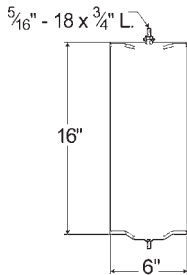

7" X 16" MIRROR:

16123 Stainless Steel

Material: Stainless Steel, Steel
Reflective: 87 sq. in. (16021, 16023); 101 sq. in. (16123)
FMVSS: 111 Vehicles with GVWR greater than 10,000 lbs.
Finish: White/Stainless
Accessory: C-Loop: 22233/22232
Bracket: 22013, 22063, 22061