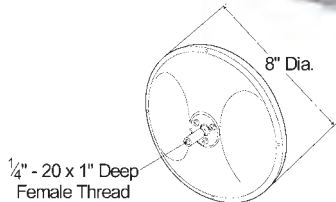

Mirrors

Rétroviseurs Espejos

8" CONVEX MIRROR WITH LED 8" ROUND CONVEX MIRROR WITH CENTER-MOUNT BALL-STUD

Three-screw stud tightens firmly • 1/4" UNC female ball stud • Painted mirrors feature rugged powder coat finish • Heated mirror includes 60" two-conductor jacketed blunt-cut cable and adhesive heater board (12283)

1. **12182** Black
   12183 Stainless Steel
   12293 Stainless Steel with Attached "L" Bracket

HEATED MIRROR:

1. **12283** Stainless Steel

PLASTIC HOUSING:

1. **12983** Chrome

Material: Stainless Steel/Polypropylene
Reflective: 46.7 sq. in.
Finish: Stainless, Black, Chrome
Volts / Amps: 12V / 1.18 AMP
Bracket: 11133

8" ROUND CONVEX MIRROR WITH OFFSET BALL-STUD

Easy mounting in tight installations • Ball-stud offset 2" from center • Heated mirror includes 60" two-conductor jacketed blunt-cut cable and adhesive heater board (12813)

1. **12172** Black, Powder Coated
   12173 Stainless Steel

HEATED MIRROR:

1. **12813** Stainless Steel

Material: Stainless-Steel, Steel
Reflective: 46 sq. in.
Finish: Stainless, Black
Volts / Amps: 12V / 1.18 AMP

8 1/2" CONVEX MIRROR WITH CENTER-MOUNT, BALL-STUD

Adjustable ball stud mounting • Single strength, silvered mirror • Includes "L" Bracket

1. **16033** Stainless Steel
   16032 Black

PLASTIC HOUSING:

1. **12983** Chrome

Material: Stainless Steel, Steel/Polypropylene
Reflective: 56 sq. inch
Finish: Stainless, Black, Chrome
Bracket: 11303

8" ELLIPTICAL MIRROR

Eliminates blind spots • Optimum crossover viewing • 4 1/4" radius x 7 11/16" dia.

1. **12272-5** Black, Mirror Head Only

RETAIL

Material: Steel/Acrylic
Reflective: 45 sq. in.
Finish: Black