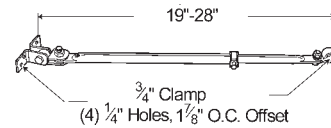

HEAVY-DUTY ADJUSTABLE BRACE ARM

19"-28" • Zinc-coated steel

10025 Adjustable Arm

Material: Steel
Finish: Zinc