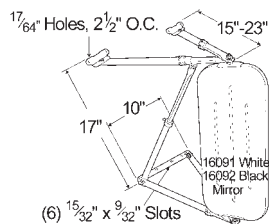

Mirrors

Rétroviseurs Espejos

OEM-STYLE FLAT RIBBED-BACK WEST COAST MIRROR

Double-strength silvered mirror • 7" x 16" mirror • Painted mirrors feature rugged powder coat finish

16091	White
16092	Black
16093	Stainless Steel

MIRROR & ARM ASSEMBLY

26001-5	White, w/Arm Assembly	RETAIL
26012-5	Black, w/Arm Assembly	RETAIL

Material: Stainless Steel, Steel
Reflective: 93 sq. in.
FMVSS: 111 Vehicles with GVWR greater than 10,000 lbs.
Finish: White/Black/Stainless
Accessory: C-Loop: 22233/22232
Bracket: 22013, 22063, 22061

WEST COAST MIRROR BRACKET ASSEMBLY

Complete kit includes mirror arms, mounting, hardware and instructions

• Rigid mounting for West Coast style mirrors • Accommodates additional spot mirrors

22013	Stainless Steel

Material: Stainless Steel

CUSTOM WEST COAST MIRROR BRACKET ASSEMBLY

Bracket assembly for personal design • Braces included • Fully adjustable from 18" to 23"

22063	Chrome Plated

Material: Steel
Finish: White/Chrome

C-LOOP BRACKET

Can be used in conjunction with most West Coast bracket assemblies
• Allows for adjustable, "break-away" mounting of any 7"x16" or 6"x16" West Coast mirror • Accommodates additional stack-on spot mirrors

22233	Stainless Steel
22232	Black

Material: Stainless Steel, Steel
Finish: Black/Stainless