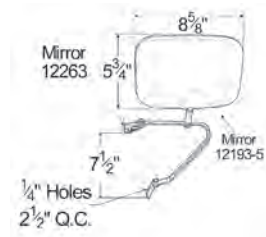

FORD® TRUCK & VAN MIRROR

Swings back against body on impact • Memory detent locks back into original position

28393-5 Chrome Mirror w/ Anodized Aluminum Bracket **RETAIL**
12263-5 Mirror Only **RETAIL**

Material: Steel, Aluminum
Reflective: 38 sq. in.
Finish: Aluminum