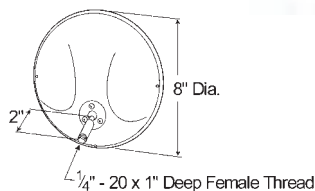

Mirrors

Rétroviseurs Espejos

8" CONVEX MIRROR WITH LED 8" ROUND CONVEX MIRROR WITH CENTER-MOUNT BALL-STUD

Three-screw stud tightens firmly • 1/4" UNC female ball stud • Painted mirrors feature rugged powder coat finish • Heated mirror includes 60" two-conductor jacketed blunt-cut cable and adhesive heater board (12283)

1. **12182** Black
   12183 Stainless Steel
   12293 Stainless Steel with Attached "L" Bracket

HEATED MIRROR:

1. **12283** Stainless Steel

PLASTIC HOUSING:

1. **12983** Chrome

Material: Stainless Steel/Polypropylene
Reflective: 46.7 sq. in.
Finish: Stainless, Black, Chrome
Volts / Amps: 12V / 1.18 AMP
Bracket: 11133

8" ROUND CONVEX MIRROR WITH OFFSET BALL-STUD

Easy mounting in tight installations • Ball-stud offset 2" from center • Heated mirror includes 60" two-conductor jacketed blunt-cut cable and adhesive heater board (12813)

1. **12172** Black, Powder Coated
   12173 Stainless Steel

HEATED MIRROR:

1. **12813** Stainless Steel

Material: Stainless-Steel, Steel
Reflective: 46 sq. in.
Finish: Stainless, Black
Volts / Amps: 12V / 1.18 AMP

8 1/2" CONVEX MIRROR WITH CENTER-MOUNT, BALL-STUD

Adjustable ball stud mounting • Single strength, silvered mirror • Includes "L" Bracket

1. **16033** Stainless Steel
   16032 Black

PLASTIC HOUSING:

1. **12983** Chrome

Material: Stainless Steel, Steel/Polypropylene
Reflective: 56 sq. inch
Finish: Stainless, Black, Chrome
Bracket: 11303

8" ELLIPTICAL MIRROR

Eliminates blind spots • Optimum crossover viewing • 4 1/4" radius x 7 11/16" dia.

1. **12272-5** Black, Mirror Head Only

RETAIL

Material: Steel/Acrylic
Reflective: 45 sq. in.
Finish: Black