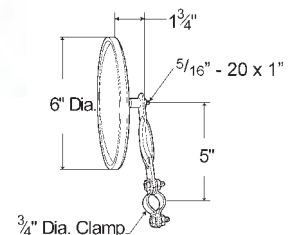

MIRROR HEAD AND ARM ASSEMBLY

- **28041** White, Powder Coated
- **28042** Black, Powder Coated
- **28043** Stainless Steel

Material: Stainless Steel, Steel
FMVSS: 111 Vehicles with GVWR greater than 10,000 lbs.
Reflective: 28 sq. inch
Finish: Stainless, White, Black
Accessory: Arm Assembly: 10173 (with "L" Bracket)
Bracket: 11303 ("L" Bracket Only); 10073 (Arm Assembly Only)