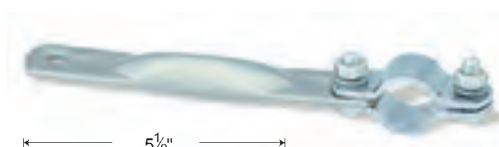

10073 Extension Arm

Material: Stainless Steel
Finish: Stainless

Mirrors

Rétroviseurs Espejos

UNIVERSAL MOUNTING KIT

Complete kit includes extension arm, clamp mounting, and hardware
 • Perfect for adding on spot mirrors • Suited for 5" and 6" spot mirrors