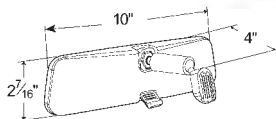

10" INSIDE REAR VIEW MIRROR

Non-glare adjustment lever • OEM styling • Includes mirror, mount, instructions, and adhesive

18302-5 Black **RETAIL**

Material: Polypropylene
Finish: Black