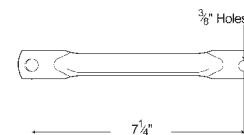

8" FLAT MIRROR ARM

Silver metallic powder coated finish

10045 Silver Finish

RETAIL

Material: Steel
Finish: Silver metallic