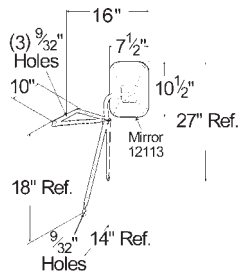

SUPER TRIPOD-MOUNT MIRROR

Stainless steel tripod brackets • Offset mounting • Flips to total field of vision • Jumbo 7 1/2" x 10 1/2" stainless steel head

- **28323-5** Stainless Steel RETAIL

MIRROR HEAD:

- **12113-5** Stainless Steel RETAIL
- **12111-5** White RETAIL

Material: Stainless Steel
Reflective: 61 sq. in.
Finish: Stainless
Accessory: 90° Arm: 10623; Extension Arm: 10083