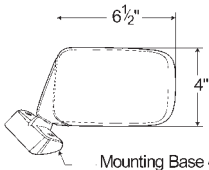

Mounting Base $4\frac{1}{2}$ " overall L.
Mounting Holes $1\frac{1}{2}$ " - $3\frac{3}{4}$ " O.C.