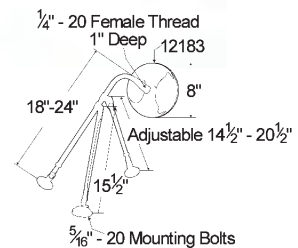

CONVENTIONAL FENDER-MOUNT MIRROR

8" stainless steel convex mirror • Stainless steel brackets • Bell cup mounting for fiberglass fenders • Grote 8" convex mirror (12182/3) will fit bracketry

28443 Stainless Steel (Assembly Including Mirror)

ARM ASSEMBLY ONLY
22193 Stainless Steel

MIRROR HEAD ONLY
12183 Stainless Steel

Material: Stainless Steel
Reflective: 46 sq. in.
Finish: Stainless