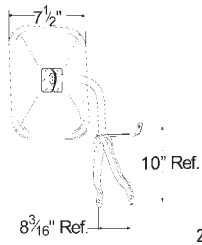

28091-5

VERSATILE TRIPOD MIRROR

For Chevrolet®, GMC®, Ford® and other pickups • Universal mounting; 7 1/2" x 10 1/2" mirror head • Painted mirrors feature rugged powder coat finish

- **28091-5** White RETAIL
- **28093-5** Stainless Steel RETAIL

Material: Stainless Steel/Steel
Reflective: 60 sq. in.
Finish: Stainless/White
Accessory: 90° Arm: 10623