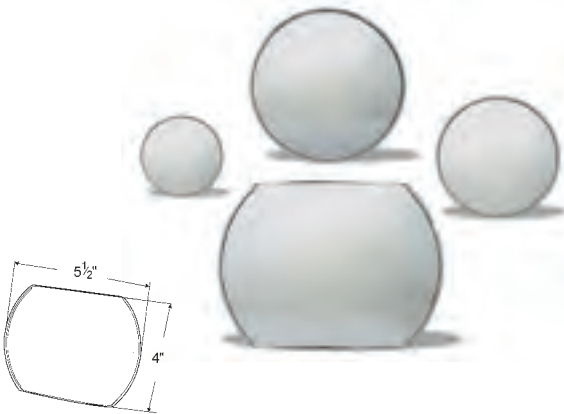

STICK-ON CONVEX MIRROR

Extends driver's view • Bonds instantly • Single-strength silvered mirror
• Aluminum mirror back

ROUND:

12004	3"	
12004-5	3"	RETAIL
12014	3 3/4"	
12014-5	3 3/4"	RETAIL
12201-5	2"	RETAIL

RECTANGULAR:

12164	4" x 5 1/2"	
12164-5	4" x 5 1/2"	RETAIL

Material: Aluminum
FMVSS: 96 hr corrosion test per ASTM B 117, will withstand 30 lb. pull test
Finish: Aluminum