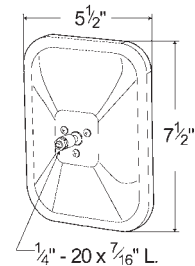

ROLLED-RIM MIRROR WITH BALL SWIVEL

1/4"- 20" x 7/16" ball swivel • Painted mirrors feature rugged powder coated finish

12071 White

12072 Black

12073 Stainless Steel

12073-5 Stainless Steel

RETAIL

Material: Stainless Steel, Steel
Reflective: 33 sq. in.
Finish: Stainless, White, Black