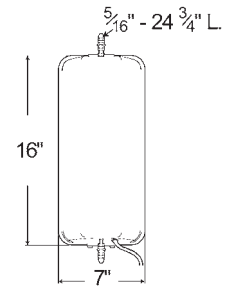

7" X 16" REMOTE-CONTROL HEATED WEST COAST MIRROR

40% lighter than competitive similar models • Stainless steel housing resists corrosion • Complete wiring, control switch and simple installation instructions included

- **28461** Stainless Steel, Heated, Motorized
- **28463** Stainless Steel, Heated, Non-motorized

Material: Stainless Steel
Reflective: 94 sq. in.
Finish: Stainless
Volts / Amps: 12V / 3.1A
C-Loop Bracket: 22233/22232
Bracket: 22013, 22063, 22061