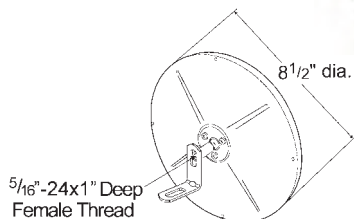

Mirrors

Rétroviseurs Espejos

8" CONVEX MIRROR WITH LED 8" ROUND CONVEX MIRROR WITH CENTER-MOUNT BALL-STUD

Three-screw stud tightens firmly • 1/4" UNC female ball stud • Painted mirrors feature rugged powder coat finish • Heated mirror includes 60" two-conductor jacketed blunt-cut cable and adhesive heater board (12283)

1. **12182** Black
   12183 Stainless Steel
   12293 Stainless Steel with Attached "L" Bracket

HEATED MIRROR:

1. **12283** Stainless Steel

PLASTIC HOUSING:

1. **12983** Chrome

Material: Stainless Steel/Polypropylene
Reflective: 46.7 sq. in.
Finish: Stainless, Black, Chrome
Volts / Amps: 12V / 1.18 AMP
Bracket: 11133

8" ROUND CONVEX MIRROR WITH OFFSET BALL-STUD

Easy mounting in tight installations • Ball-stud offset 2" from center • Heated mirror includes 60" two-conductor jacketed blunt-cut cable and adhesive heater board (12813)

1. **12172** Black, Powder Coated
   12173 Stainless Steel

HEATED MIRROR:

1. **12813** Stainless Steel

Material: Stainless-Steel, Steel
Reflective: 46 sq. in.
Finish: Stainless, Black
Volts / Amps: 12V / 1.18 AMP

8 1/2" CONVEX MIRROR WITH CENTER-MOUNT, BALL-STUD

Adjustable ball stud mounting • Single strength, silvered mirror • Includes "L" Bracket

1. **16033** Stainless Steel
   16032 Black

PLASTIC HOUSING:

1. **12983** Chrome

Material: Stainless Steel, Steel/Polypropylene
Reflective: 56 sq. inch
Finish: Stainless, Black, Chrome
Bracket: 11303

8" ELLIPTICAL MIRROR

Eliminates blind spots • Optimum crossover viewing • 4 1/4" radius x 7 11/16" dia.

1. **12272-5** Black, Mirror Head Only

RETAIL

Material: Steel/Acrylic
Reflective: 45 sq. in.
Finish: Black