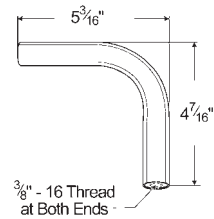

90° EXTENSION ARM

4 1/2" offset length

10623 Aluminum

Material: Aluminum
Finish: Chrome