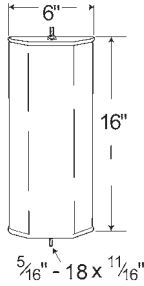

Mirrors

Rétroviseurs Espejos

OEM-STYLE WEST COAST BOX MIRROR

Double-strength silvered mirror • Weather-sealed in vinyl • Painted mirrors feature rugged powder coat finish

6" X 16" MIRROR:

16021 White
16023 Stainless Steel

7" X 16" MIRROR:

16123 Stainless Steel

Material: Stainless Steel, Steel
Reflective: 87 sq. in. (16021, 16023); 101 sq. in. (16123)
FMVSS: 111 Vehicles with GVWR greater than 10,000 lbs.
Finish: White/Stainless
Accessory: C-Loop: 22233/22232
Bracket: 22013, 22063, 22061