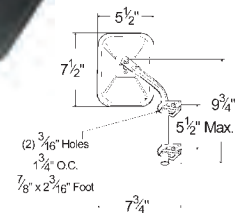

MINI-TRUCK MIRROR

Fits door contours of mini-import trucks • Easy-to-mount, plastic connectors
• 5 1/2" x 7 1/2" mirror head

28252-5 Black, Powder Coated **RETAIL**

Material: Steel
Reflective: 33 sq. in.
Finish: Black