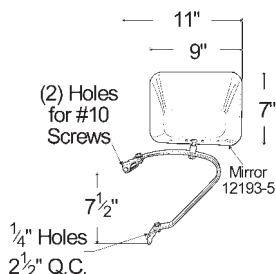

50" WIDE-VIEW MIRROR

OEM-styled mirror, fits right or left side • Two-screw ball swivel • Fits full-size pickup trucks and vans

- **28293-5** Stainless Steel RETAIL
- **12193-5** Stainless Steel, Mirror Only RETAIL

Material: Stainless Steel
Reflective: 50 sq. in.
Finish: Stainless