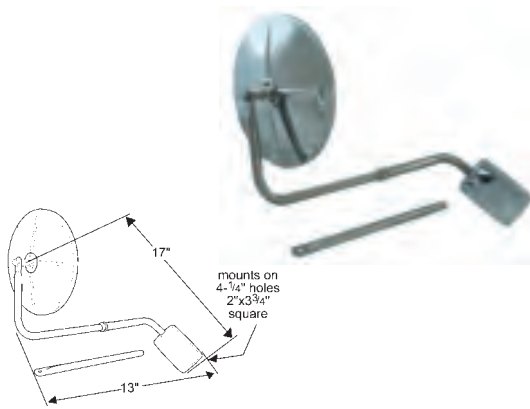

HOOD-MOUNTED MIRROR

Bright stainless steel finish • Assembly comes with both a curved and straight extension for improved vision and range of application
• Kit includes backing plate, gasket, mounting hardware, and instructions
• 8 1/2" convex stainless steel mirror head included

12153 Stainless Steel

Material: Stainless Steel
Reflective: 56 sq. inch
Finish: Stainless