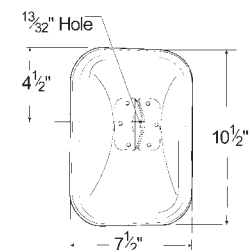

BELOW-EYE-LEVEL MIRROR

Offset mount • 7 1/2" x 10 1/2" mirror • Painted mirrors feature rugged powder coated finish

12111-5 White

12113-5 Stainless Steel

RETAIL

RETAIL

Material: Stainless Steel, Steel
Reflective: 61 sq. in.
Finish: Stainless, White, Black