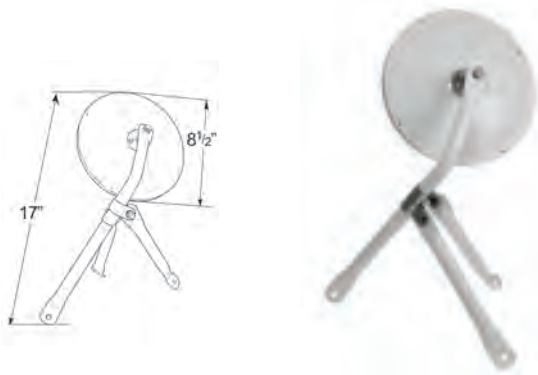

8 1/2" CONVEX CROSS-OVER MIRROR

Ideal for improving safety on straight trucks and delivery trucks
• Features rugged tripod mount for front or rear

28481 White, Mirror Assembly

Material: Steel
Reflective: 56 sq. in.
Finish: White