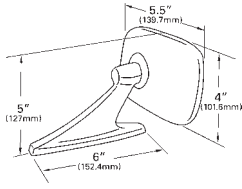

Mirrors

Rétroviseurs Espejos

UNIVERSAL REPLACEMENT MIRROR

Lock-tight swivel • Fits both right and left side • Chrome finish
• Glass cushioned in weatherproof vinyl

18103-5 Rectangular **RETAIL**

Material: ABS
Finish: Chrome