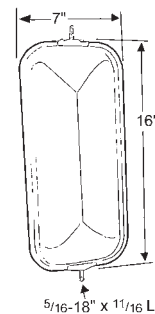

HEATED MIRROR:

16153 Stainless Steel

Material: Stainless Steel, Steel
Reflective: 101 sq. inch
FMVSS: 111 Vehicles with GVWR greater than 10,000 lbs.
Finish: Black/Stainless
Volts / Amps: Heated - 12V / 1.25A
Accessory: C-Loop: 22233, 22232
Bracket: 22013, 22063, 22061