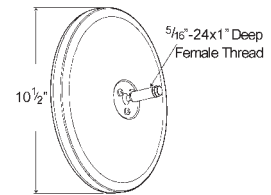

CONVEX MIRROR WITH CENTER MOUNT

Popular for highway service vehicles • Reinforced internal retainers
• Large steel ball-stud for precise positioning • Replacement for 10 1/2" crossover mirrors

10 1/2" CONVEX MIRROR:
12010 Stainless Steel

12" CONVEX MIRROR:
12020 Gray, 3/8 - 24 11/16, Deep-Thread Ball-Stud

Material: Stainless Steel / Steel
Reflective: 10 1/2" - 95 sq. in./12" - 135 sq. in.
Finish: Stainless/Gray