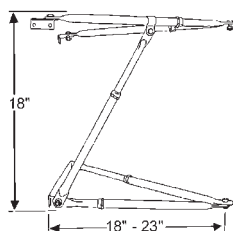

Mirrors

Rétroviseurs Espejos

OEM-STYLE FLAT RIBBED-BACK WEST COAST MIRROR

Double-strength silvered mirror • 7" x 16" mirror • Painted mirrors feature rugged powder coat finish

16091	White
16092	Black
16093	Stainless Steel

MIRROR & ARM ASSEMBLY

26001-5	White, w/Arm Assembly	RETAIL
26012-5	Black, w/Arm Assembly	RETAIL

Material: Stainless Steel, Steel
Reflective: 93 sq. in.
FMVSS: 111 Vehicles with GVWR greater than 10,000 lbs.
Finish: White/Black/Stainless
Accessory: C-Loop: 22233/22232
Bracket: 22013, 22063, 22061

WEST COAST MIRROR BRACKET ASSEMBLY

Complete kit includes mirror arms, mounting, hardware and instructions

• Rigid mounting for West Coast style mirrors • Accommodates additional spot mirrors

22013	Stainless Steel

Material: Stainless Steel

CUSTOM WEST COAST MIRROR BRACKET ASSEMBLY

Bracket assembly for personal design • Braces included • Fully adjustable from 18" to 23"

22063	Chrome Plated

Material: Steel
Finish: White/Chrome

C-LOOP BRACKET

Can be used in conjunction with most West Coast bracket assemblies
• Allows for adjustable, "break-away" mounting of any 7"x16" or 6"x16" West Coast mirror • Accommodates additional stack-on spot mirrors

22233	Stainless Steel
22232	Black

Material: Stainless Steel, Steel
Finish: Black/Stainless