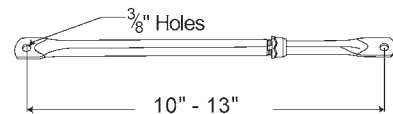

10" - 13" ARM:

10002 Black

14" - 22" ARM:

10012 Black

10013 Chrome

Material: Steel
Finish: Black, Chrome

90° EXTENSION ARM

4 1/2" offset length