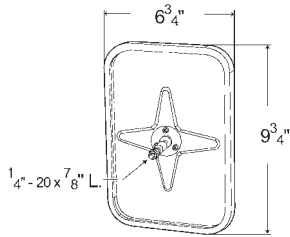

OUTER PROTECTIVE BUMPER MIRROR

Ball swivel • 7" x 10" rectangular mirror • Features rugged powder coated finish

- 12101** White
- 12102** Black

Material: Steel
 Reflective: 52 sq. in.
 Finish: White, Black