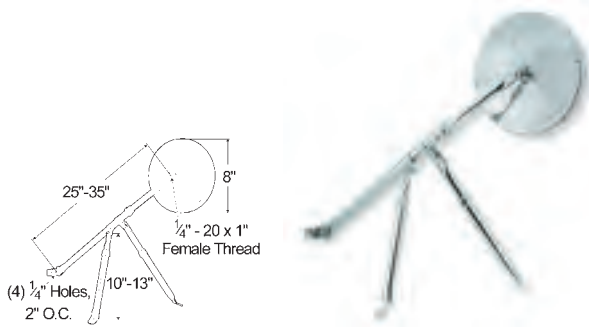

Rétroviseurs Espejos

SCHOOL BUS EXTERIOR BLIND SPOT MIRROR

Meets state laws for blind spot visibility • Zinc-plated bracketry
• 8" convex mirror

28063 Vertical-Mount Assembly, Stainless Steel
11195 Bracket Only w/o Mirror