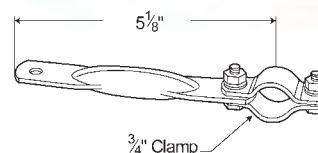

EXTENSION ARM & CLAMP ASSEMBLY FOR STACK MIRRORS

10073 Extension Arm

Material: Stainless Steel
Finish: Stainless