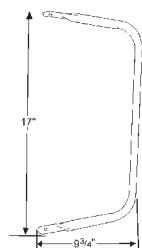

Mirrors

Rétroviseurs Espejos

OEM-STYLE FLAT RIBBED-BACK WEST COAST MIRROR

Double-strength silvered mirror • 7" x 16" mirror • Painted mirrors feature rugged powder coat finish

16091	White
16092	Black
16093	Stainless Steel

MIRROR & ARM ASSEMBLY

26001-5	White, w/Arm Assembly	RETAIL
26012-5	Black, w/Arm Assembly	RETAIL

Material: Stainless Steel, Steel
Reflective: 93 sq. in.
FMVSS: 111 Vehicles with GVWR greater than 10,000 lbs.
Finish: White/Black/Stainless
Accessory: C-Loop: 22233/22232
Bracket: 22013, 22063, 22061

WEST COAST MIRROR BRACKET ASSEMBLY

Complete kit includes mirror arms, mounting, hardware and instructions

• Rigid mounting for West Coast style mirrors • Accommodates additional spot mirrors

22013	Stainless Steel

Material: Stainless Steel

CUSTOM WEST COAST MIRROR BRACKET ASSEMBLY

Bracket assembly for personal design • Braces included • Fully adjustable from 18" to 23"

22063	Chrome Plated

Material: Steel
Finish: White/Chrome

C-LOOP BRACKET

Can be used in conjunction with most West Coast bracket assemblies
• Allows for adjustable, "break-away" mounting of any 7"x16" or 6"x16" West Coast mirror • Accommodates additional stack-on spot mirrors

22233	Stainless Steel
22232	Black

Material: Stainless Steel, Steel
Finish: Black/Stainless