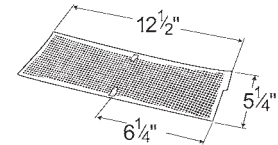

WEST COAST HEATING ELEMENT REPLACEMENT

Defroster element fits West Coast style mirrors • Water resistant
• 40 Watts • Fits 6" x 16" or 7" x 16" West Coast Mirrors

29060 Element

Material: Adhesive Black Heated Board
Volts / Amps: 12V - 3.1 AMP