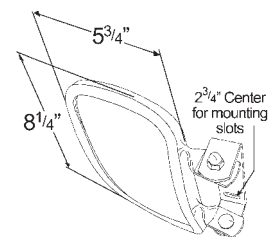

RECTANGULAR OVER-THE-DOOR CONVEX MIRROR

9/16" x 5/16" mounting holes • For "look-down" mirror applications over passenger side door

28763 Over Door Convex

Material: Stainless Steel
Reflective: 26 sq. in.
Finish: Stainless