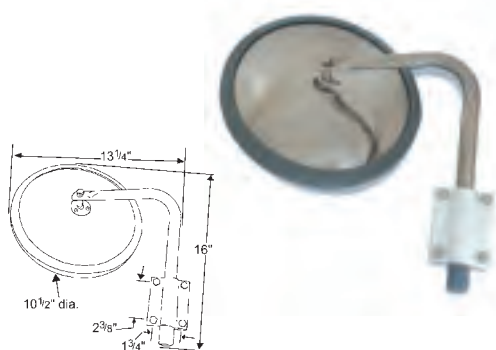

10 1/2" CONVEX CROSS-OVER MIRROR

Ideal for improving safety on straight trucks and delivery trucks • Features rigid 90° bracket

28491 White, Mirror Assembly
28493 Stainless Steel, Mirror Assembly

Material: Stainless Steel, Steel
Reflective: 95 sq. in.
Finish: Stainless/White