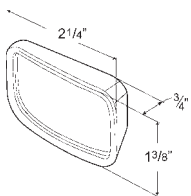

HOT SPOT MIRROR

Fits any flat surface • Weather-resistant high-strength adhesive

12312-5 Black **RETAIL**

Material: Polypropylene
Finish: Black