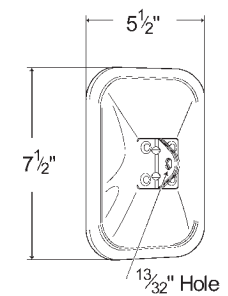

ROLLED-RIM MIRROR WITH CENTER MOUNT

Inner glass cushion

12243-5 Stainless Steel

RETAIL

Material: Stainless Steel
Reflective: 33 sq. in.
Finish: Stainless