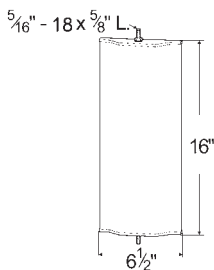

ECONOMY WEST COAST MIRROR

Composite construction • Rigid warp-proof design features an aero wing, honeycomb-type structure

16202 Black

Material: Polypropylene
Reflective: 95 sq. in.
FMVSS: 111 Vehicles with GVWR greater than 10,000 lbs.
Finish: Black
Accessory: C-Loop: 22233/22232
Bracket: 22013, 22061, 22063