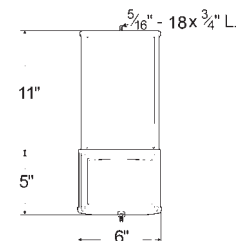

OEM-STYLE SPLIT-FOCUS WEST COAST BOX MIRROR

Built-in adjustable convex blind spot mirror • Provides close-in side view • Double-strength silvered mirror

- **16041** White Enamel
- **16043** Stainless Steel

Material: Stainless Steel, Steel
Reflective: 57 sq. in. flat area; 20 sq. in. convex
FMVSS: 111 Vehicles with GVWR greater than 10,000 lbs.
Finish: White/Stainless
Accessory: C-Loop: 22233/22232
Bracket: 22013, 22063, 22061