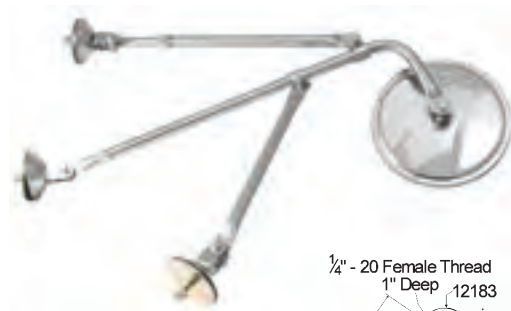

CONVENTIONAL FENDER-MOUNT MIRROR

8" stainless steel convex mirror • Stainless steel brackets • Bell cup mounting for fiberglass fenders • Grote 8" convex mirror (12182/3) will fit bracketry

28443 Stainless Steel (Assembly Including Mirror)

ARM ASSEMBLY ONLY
22193 Stainless Steel

MIRROR HEAD ONLY
12183 Stainless Steel

Material: Stainless Steel
Reflective: 46 sq. in.
Finish: Stainless