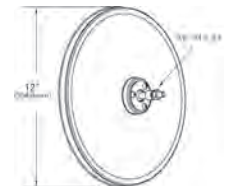

CONVEX MIRROR WITH CENTER MOUNT

Popular for highway service vehicles • Reinforced internal retainers
• Large steel ball-stud for precise positioning • Replacement for 10 1/2" crossover mirrors

10 1/2" CONVEX MIRROR:
12010 Stainless Steel

12" CONVEX MIRROR:
12020 Gray, 3/8 - 24 11/16, Deep-Thread Ball-Stud

Material: Stainless Steel / Steel
Reflective: 10 1/2" - 95 sq. in./12" - 135 sq. in.
Finish: Stainless/Gray