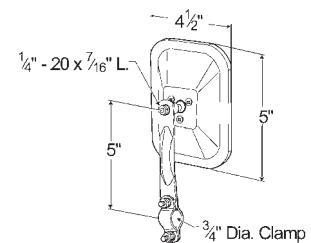

RECTANGULAR STACK & SPOT MIRROR

Greater coverage of blind spots • Includes arm and clamp
• Painted mirrors feature rugged powder coated finish

28051 White w/ Arm Assembly
12122 Black, Mirror Only

Material: Steel
Reflective: 20 sq. in.
Finish: White/ Black