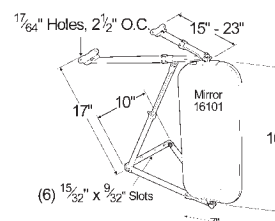

OEM-STYLE BUBBLE-BACK WEST COAST MIRROR

Double-strength silvered mirror • 7" x 16" mirror • Rugged powder coat finish

16101 White

16102 Black

MIRROR & ARM ASSEMBLY

26021-5 White, w/Arm Assembly

RETAIL

Material: Steel
 Reflective: 93 sq. in.
 FMVSS: 111 Vehicles with GVWR greater than 10,000 lbs.
 Finish: White/Black
 Accessory: C-Loop: 22233/22232
 Bracket: 22013, 22061, 22063