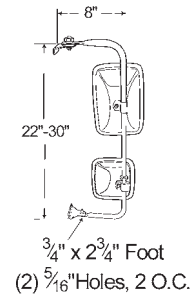

SPLIT MIRROR

Swing-away feature with detent • Fits right or left side • Top mirror is 6 1/2" x 10" flat glass • Bottom mirror is 6 1/2" x 6" convex

28453 Stainless Steel

REPLACEMENT 6 1/2" X 10" MIRRORS:

12301 White

12303 Stainless Steel

REPLACEMENT 6 1/2" X 6" MIRRORS:

12331 White

12333 Stainless Steel

Material: Stainless Steel, Steel
Reflective: 10" : 56 sq. in. 6" : 33 sq. in.
Finish: Stainless/White