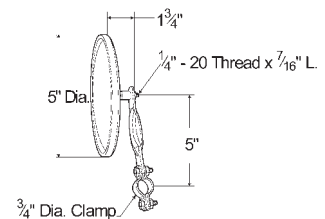

5" FLAT GLASS:

- **28162** Black, Powder Coated, w/ Arm Assembly
- **28152** Black w/ "L" Bracket

Material: Stainless Steel, Steel
FMVSS: 111 Vehicles with GVWR greater than 10,000 lbs.
Reflective: 20 sq. in.
Finish: Stainless, White, Black
Accessory: Extension Arm: 10073