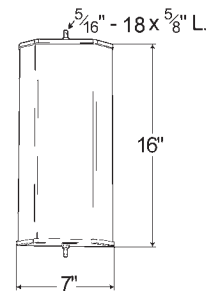

ICE & FROST-FREE HEATED WEST COAST MIRROR

OEM-style, 7"x16" mirror head • Internal heating element

- **16053** Stainless Steel

Material: Stainless Steel
Reflective: 101 sq. in.
FMVSS: 111 Vehicles with GVWR greater than 10,000 lbs.
Finish: Stainless
Volts / Amps: 12V / 3.1A
C-Loop Bracket: 22233/22232
Bracket: 22013, 22063, 22061