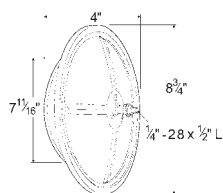

Mirrors

Rétroviseurs Espejos

8" CONVEX MIRROR WITH LED 8" ROUND CONVEX MIRROR WITH CENTER-MOUNT BALL-STUD

Three-screw stud tightens firmly • 1/4" UNC female ball stud • Painted mirrors feature rugged powder coat finish • Heated mirror includes 60" two-conductor jacketed blunt-cut cable and adhesive heater board (12283)

1. **12182** Black
   12183 Stainless Steel
   12293 Stainless Steel with Attached "L" Bracket

HEATED MIRROR:

1. **12283** Stainless Steel

PLASTIC HOUSING:

1. **12983** Chrome

Material: Stainless Steel/Polypropylene
Reflective: 46.7 sq. in.
Finish: Stainless, Black, Chrome
Volts / Amps: 12V / 1.18 AMP
Bracket: 11133

8" ROUND CONVEX MIRROR WITH OFFSET BALL-STUD

Easy mounting in tight installations • Ball-stud offset 2" from center • Heated mirror includes 60" two-conductor jacketed blunt-cut cable and adhesive heater board (12813)

1. **12172** Black, Powder Coated
   12173 Stainless Steel

HEATED MIRROR:

1. **12813** Stainless Steel

Material: Stainless-Steel, Steel
Reflective: 46 sq. in.
Finish: Stainless, Black
Volts / Amps: 12V / 1.18 AMP

8 1/2" CONVEX MIRROR WITH CENTER-MOUNT, BALL-STUD

Adjustable ball stud mounting • Single strength, silvered mirror • Includes "L" Bracket

1. **16033** Stainless Steel
   16032 Black

PLASTIC HOUSING:

1. **12983** Chrome

Material: Stainless Steel, Steel/Polypropylene
Reflective: 56 sq. inch
Finish: Stainless, Black, Chrome
Bracket: 11303

8" ELLIPTICAL MIRROR

Eliminates blind spots • Optimum crossover viewing • 4 1/4" radius x 7 11/16" dia.

1. **12272-5** Black, Mirror Head Only

RETAIL

Material: Steel/Acrylic
Reflective: 45 sq. in.
Finish: Black