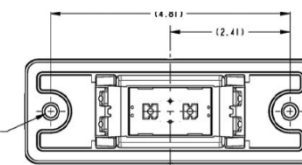

Side Turn – APP03347HH & APP03347AV

*Grote 53493

Old Style

New Style

*Ref APP03347FW, with clear lens

**Grote is honoring a 2 for 1 replacement on the “old style” side turn lamp for Wilson Trailer. New style is a 1 for 1 replacement.*

TBII – APP03347AP & APP03347AO

*Grote 47163 shown for reference

Old Style – 3 piece circuit board

New Style – 1 piece circuit board