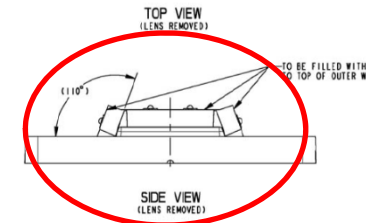

Old Style – 3 piece circuit board