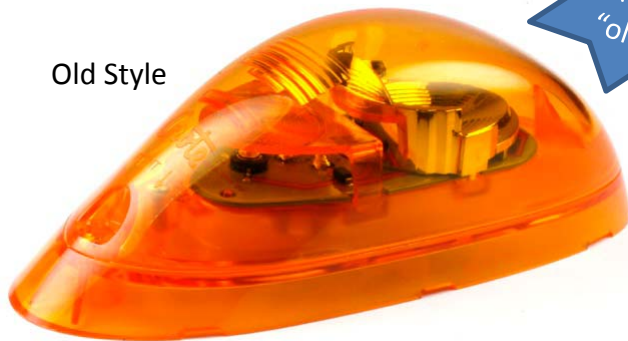

Product Changes – Easy Identification

Grote does not require the return of “old style” side turn or Turtleback II lamps for warranty claims. We will honor warranty based on your analysis of the product.

Side Turn – APP03347HH & APP03347AV

*Grote 53493

Old Style

New Style

*Ref APP03347FW, with clear lens

**Grote is honoring a 2 for 1 replacement on the “old style” side turn lamp for Wilson Trailer. New style is a 1 for 1 replacement.*

TBII – APP03347AP & APP03347AO

*Grote 47163 shown for reference

Old Style – 3 piece circuit board

New Style – 1 piece circuit board