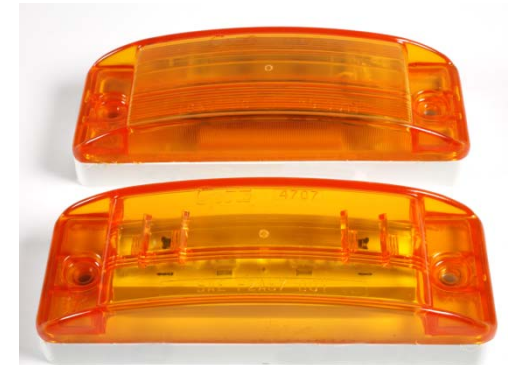

Product Changes – Easy Identification

Grote does not require the return of “old style” side turn or Turtleback II lamps for warranty claims. We will honor warranty based on your analysis of the product.

Side Turn – APP03347HH & APP03347AV

*Grote 53493

Old Style

New Style

*Ref APP03347FW, with clear lens

**Grote is honoring a 2 for 1 replacement on the “old style” side turn lamp for Wilson Trailer. New style is a 1 for 1 replacement.*

TBII – APP03347AP & APP03347AO

*Grote 47163 shown for reference

Old Style – 3 piece circuit board

New Style – 1 piece circuit board