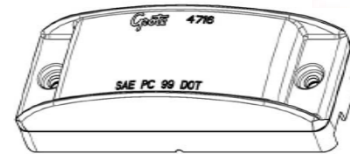

Side Turn – APP03347HH & APP03347AV

*Grote 53493

Old Style

New Style

*Ref APP03347FW, with clear lens

**Grote is honoring a 2 for 1 replacement on the “old style” side turn lamp for Wilson Trailer. New style is a 1 for 1 replacement.*

TBII – APP03347AP & APP03347AO

*Grote 47163 shown for reference

Old Style – 3 piece circuit board

New Style – 1 piece circuit board