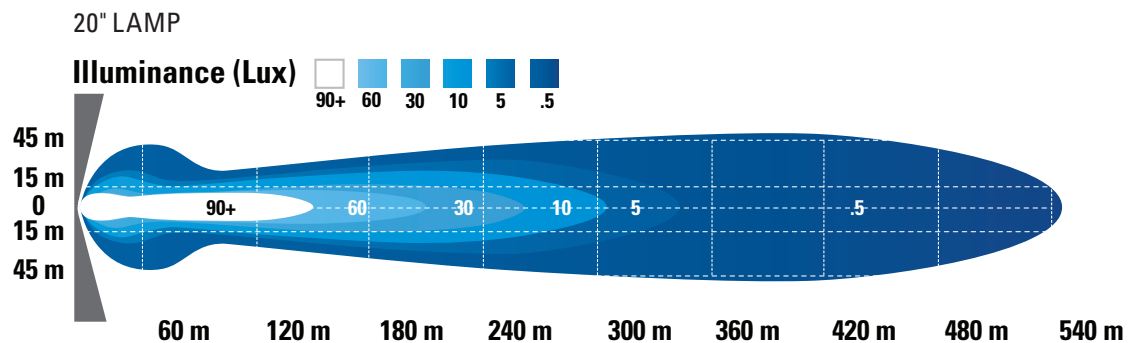

Grote LED Off-Road Bar Lamps

Product Information Sheet

FORWARD LIGHTING

2600 Lanier Drive, Madison, Indiana U.S.A. 47250-0550

U.S. 800.628.0809 Canada 800.268.5612

Europe +49 9962/20008-0 Mexico 011 (52) 81-8262-4400

grote.com