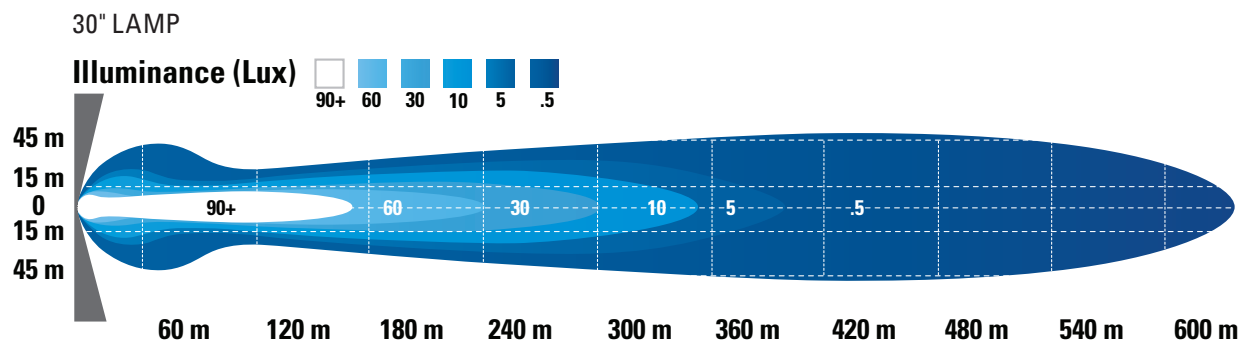

Grote LED Off-Road Bar Lamps

Product Information Sheet

FORWARD LIGHTING

2600 Lanier Drive, Madison, Indiana U.S.A. 47250-0550

U.S. 800.628.0809 Canada 800.268.5612

Europe +49 9962/20008-0 Mexico 011 (52) 81-8262-4400

grote.com