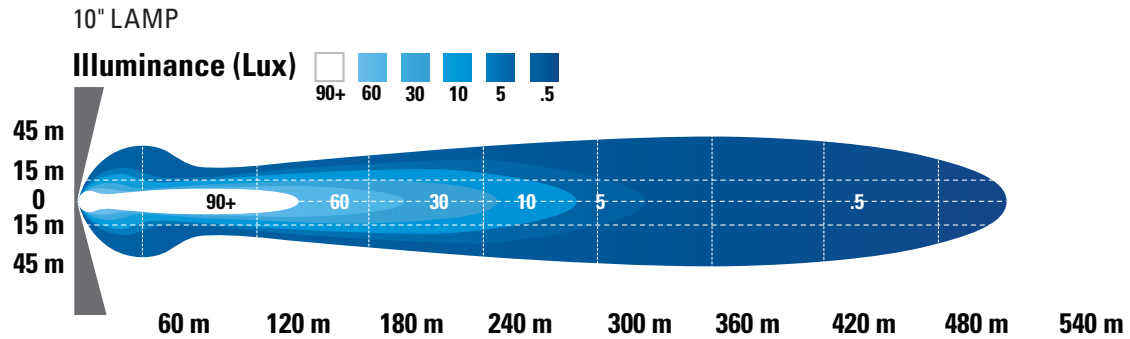

Grote LED Off-Road Bar Lamps

Product Information Sheet

FORWARD LIGHTING

2600 Lanier Drive, Madison, Indiana U.S.A. 47250-0550

U.S. 800.628.0809 Canada 800.268.5612

Europe +49 9962/20008-0 Mexico 011 (52) 81-8262-4400

grote.com