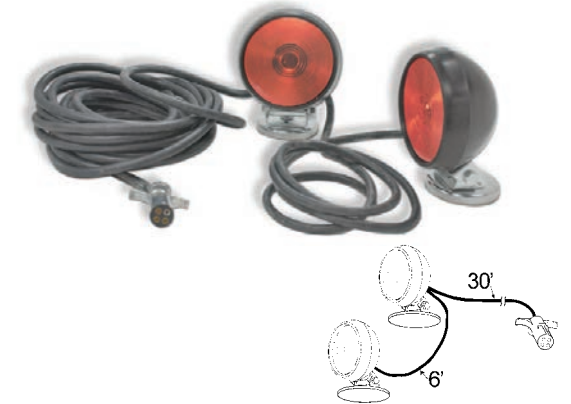

## HEAVY DUTY MAGNETIC TOWING KIT

Durable rubber lamp housings • Strong 40lb. mounting magnets for each lamp • Rubber adhesive magnet covers to prevent scratching of towed vehicle • Adjustable lamp mounting for maximum visibility and safety • Durable die-cast 4-pole plug • Abrasion resistant double jacketed cable on all components

**65402-4** Red

Material: Rubber/Polycarbonate

FMVSS: I, P2, S, T

Finish: Red/Black

Bulb: (2) #2057, 32/2 C.P.; Volts / Amps: 12 V / .48A (P2,T)/2.1A (I,S) per lamp

Accessory: Lamp: Red 52922; Magnetic Mount: 43300; Plug: 82-1021;

## MAGNETIC TOWING KIT

Kit includes harness, lamp and hook-up connectors • Kit specifications include truck harness and 20 ft. connecting harness • Plugs into a standard, flat four-way vehicle trailer light connector • Lens and bulb are replaceable