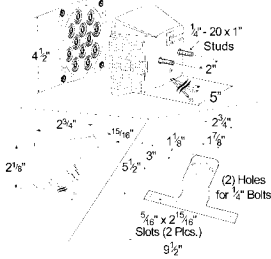

RV, Marine and Utility Trailer Lighting

Phares Nautiques, de Véhicules Récréatifs et de Remorques Faros de Marina y Luces de Vehiculos Recreativos

LED

SUBMERSIBLE LED TRAILER LIGHTING KIT

Popular square design • 7-function kit • Kit includes lamps, trailer harness, license bracket and mounting hardware

65330-5	w/ Clearance/Marker	RETAIL
65320-5	w/o Clearance/Marker	RETAIL

REPLACEMENT LAMP:

51982	Red, RH, S/T/T	RETAIL
51982-5	Red, RH, S/T/T	RETAIL
51992	Red, LH, S/T/T	RETAIL
51992-5	Red, LH, S/T/T	RETAIL
47852-5	Red, C/M	RETAIL
47853-5	Yellow, C/M	RETAIL

Material: Polypropylene/Acrylic/ABS
FMVSS: RH - A, I, P2, S, T; LH - A, I, L, P2, S, T; C/M - P2
Finish: Red/Yellow
Volts / Amps: S/T/T - 12V / .22A (per lamp); C/M - 12V / .11A (per lamp)
Bracket: 43262-5
Lens: S/T/T - Red 90642

OVAL TRAILER STOP/TAIL/TURN SUBMERSIBLE LIGHTING KIT

Kit includes two of each: lamps (52182), brackets (43362), grommets (92420) and 3-wire 11" plug-in pigtails (67000)

BOAT TRAILER KIT:

53082-5	RETAIL

Material: Steel/Polycarbonate/PVC
FMVSS: I, S, T
Finish: Red
Bulb: 1157, 32/3 CP; Volts / Amps: 12V / 2.1A (I,S)/.59A (T) per lamp
Accessory: Lamp: Red 52182
Bracket: 43362
Grommet: 92420
Pigtail: 67000

TRAILER LIGHTING KIT

Twist-in bulb design makes it easy to replace • Kit includes lamps, harness, license plate bracket, and complete wiring and installation kit

65370-5	w/ Clearance/Marker	RETAIL
65380-5	w/o Clearance/Marker	RETAIL

REPLACEMENT PARTS:

52302	Red, RH, S/T/T	RETAIL
52302-5	Red, RH, S/T/T	RETAIL
52312	Red, LH, S/T/T	RETAIL
52312-5	Red, LH, S/T/T	RETAIL
46983-5	Yellow, Clearance/Marker	RETAIL

Material: Acrylic / ABS / Polypropylene
FMVSS: A, I, L, P2, S, T
Finish: Red/Yellow
Bulb: S/T/T - 1157, 32/3 CP; Volts / Amps: 12V / 2.1A (I,S)/.59(T)
Bulb: Marker - 1895, 2 CP; Volts / Amps: 12V / .27A (P2)
Lens: S/T/T - Red 92792; Clearance/Marker; Red 91112; Yellow 91113