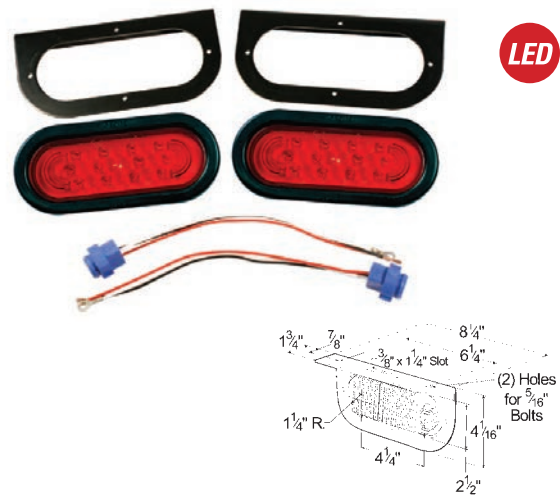

SUPERNOVA® LED OVAL TRAILER STOP/TAIL/TURN SUBMERSIBLE LIGHTING KIT

Kit includes two each of: LED lamps (54132), brackets (43362), grommets (92420) and 3-wire, 11" plug-in pigtails (67002) • Electronics completely encapsulated with durable epoxy for maximum protection from the environment • Fits current mounting flanges and grommets

65390-5 Red **RETAIL**

Material: ABS/Acrylic/Steel/PVC
FMVSS: I, S, T
Finish: Red
Volts / Amps: 12V / .48A (I,S)/.06A (P2,T) per lamp
Accessory: Lamp: Red 54132
Bracket: 43362
Grommet: 92420
Pigtail: 67002