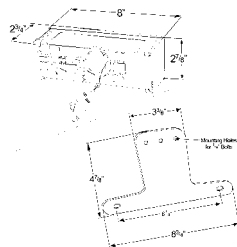

REPLACEMENT LAMP:

53812 Red, RH, S/T/T, W/ License Window
53822 Red, LH, S/T/T, W/ License Window

Material: Acrylic/ABS
FMVSS: A, I, P2, S, T, L
Finish: Red
Bulb: 1157, 32/2 CP; Volts / Amps: 12V / 2.1A (I,S0)/.59A (T)
Bulb: 194, 2 CP; Volts / Amps: 12V / .27A (P2,T)
Bracket: 01-9321-20