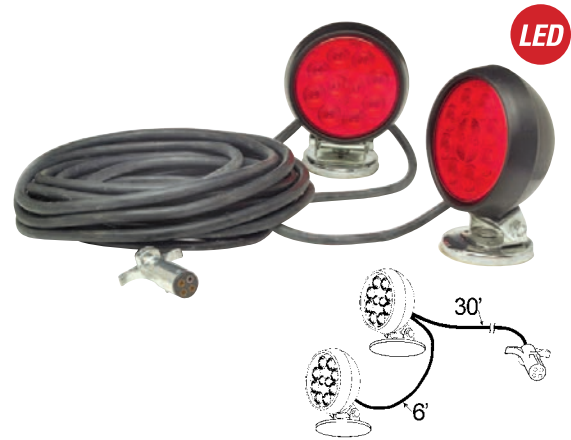

## HEAVY DUTY SUPERNOVA® LED MAGNETIC TOWING KIT

Durable rubber housings • Strong 50lb. pull mounting magnets for each lamp • Rubber adhesive magnet covers prevent scratching paint of towed vehicle • Adjustable lamp mounting for maximum visibility and safety • Die-cast 4-pole round plug • 30 ft. of abrasion-resistant jacketed cable

**65432-4** Red

Material: Rubber/ABS/Acrylic

FMVSS: I, P2, S, T

Finish: Red

Volts / Amps: 12V / .24A (I,S) / .03A (P2,T) per lamp

Accessory: Lamp: Red 53252; Magnetic Mount: 43300; Plug: 82-1021;

Vehicle Socket: 82-1020

## MAGNETIC LED TOWING KIT

Kit includes lamps, harness and hook-up connectors • Kit specifications include truck harness and 20 ft. connecting harness • Plugs into a standard flat four-way vehicle trailer light connector