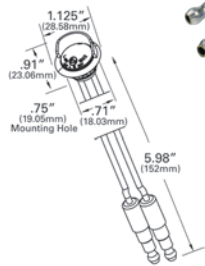

RV, Marine and Utility Trailer Lighting

Phares Nautiques, de Véhicules Récréatifs et de Remorques Faros de Marina y Luces de Vehiculos Recreativos

LED

MICRONOVA® DOT LED LAMP

Durable one-piece LED lamp design • Hardwire with .180 slim-line UBS plug connections for maximum performance

60721 Lamp with Hooded Grommet **NEW**

Material: Polycarbonate/PVC
FMVSS: L
Finish: Clear/Black
Volts / Amps: 14V / .05A
Grommets: 94360