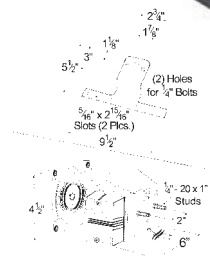

REPLACEMENT PARTS:

- **52442** Red, RH, S/T/T and C/M
- **52452** Red, LH, S/T/T w/License Window and C/M

Material: Acrylic/ABS/Polypropylene
FMVSS: RH- A, I, P2, P3, S, T; LH- A, I, L, P2, P3, S, T
Finish: Red
Bulb: S/T/T - 1157, 168 CP; Volts / Amps: 12V / .27A (P2); C/M - 1895, 2 CP;
Bracket: 43262-5
Lens: S/T/T - Red 92792; C/M - Red 91122