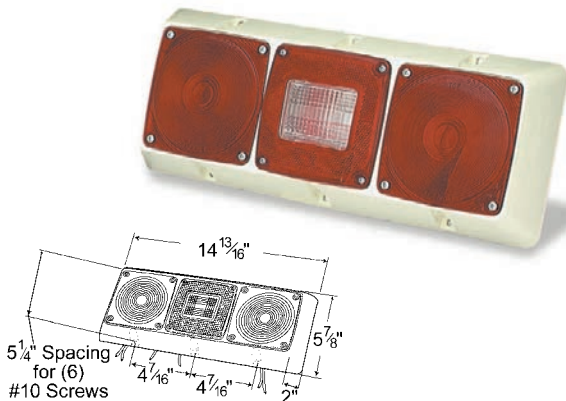

VERSALITE® TRIPLE-POD SURFACE MOUNT LAMP

Six functions: stop, tail, turn, clearance light, back-up light and reflector • Corrosion-resistant, shock-absorbing construction

51342-5 Red, Colonial White **RETAIL**

52082 Red, Chrome Finish

Material: ABS/Acrylic
FMVSS: A, I, P2, R, S, T
Finish: White/Chrome/Red
Bulb: S/T/T - 1157, 32/3 CP; Volts / Amps: 12V / 4.2A (I,S) / 1.18A(T)
Bulb: 1156, 32 CP; Volts / Amps: 12V / 1.18A (P2,T) / 4.2A (I,S) / 2.1A (R)
Lens: Red 90742; Reflex - Red 90752