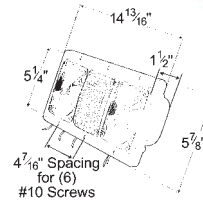

VERSALITE® TRIPLE-POD RECESSED-MOUNT LAMP WITH YELLOW TURN LENS

Five functions: stop, tail, turn signal, back-up light and reflector
• Corrosion-resistant, shock-absorbing construction

52112 LH
52122 RH

Material: ABS/Acrylic
FMVSS: A, I, P2, R, S, T
Finish: Chrome/Red/Yellow
Bulb: 1157, 32/3 CP; Volts / Amps: 12V / 4.2A (I,S) / 2.1A (R)/1.18A (T)
Bulb: 1156, 32 CP; Volts / Amps: 12V / .59A (T)
Lens: Red 90742; Yellow 90743; Reflex - Red 90752