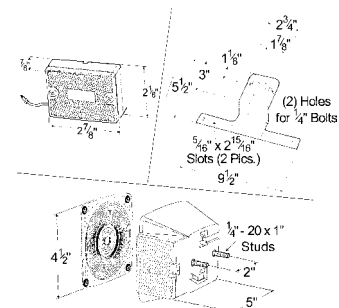

RV, Marine and Utility Trailer Lighting

Phares Nautiques, de Véhicules Récréatifs et de Remorques Faros de Marina y Luces de Vehiculos Recreativos

LED

SUBMERSIBLE LED TRAILER LIGHTING KIT

Popular square design • 7-function kit • Kit includes lamps, trailer harness, license bracket and mounting hardware

65330-5	w/ Clearance/Marker	RETAIL
65320-5	w/o Clearance/Marker	RETAIL

REPLACEMENT LAMP:

51982	Red, RH, S/T/T	RETAIL
51982-5	Red, RH, S/T/T	RETAIL
51992	Red, LH, S/T/T	RETAIL
51992-5	Red, LH, S/T/T	RETAIL
47852-5	Red, C/M	RETAIL
47853-5	Yellow, C/M	RETAIL

Material: Polypropylene/Acrylic/ABS
FMVSS: RH - A, I, P2, S, T; LH - A, I, L, P2, S, T; C/M - P2
Finish: Red/Yellow
Volts / Amps: S/T/T - 12V / .22A (per lamp); C/M - 12V / .11A (per lamp)
Bracket: 43262-5
Lens: S/T/T - Red 90642

OVAL TRAILER STOP/TAIL/TURN SUBMERSIBLE LIGHTING KIT

Kit includes two of each: lamps (52182), brackets (43362), grommets (92420) and 3-wire 11" plug-in pigtails (67000)

BOAT TRAILER KIT:

53082-5	RETAIL

Material: Steel/Polycarbonate/PVC
FMVSS: I, S, T
Finish: Red
Bulb: 1157, 32/3 CP; Volts / Amps: 12V / 2.1A (I,S)/.59A (T) per lamp
Accessory: Lamp: Red 52182
Bracket: 43362
Grommet: 92420
Pigtail: 67000

TRAILER LIGHTING KIT

Twist-in bulb design makes it easy to replace • Kit includes lamps, harness, license plate bracket, and complete wiring and installation kit

65370-5	w/ Clearance/Marker	RETAIL
65380-5	w/o Clearance/Marker	RETAIL

REPLACEMENT PARTS:

52302	Red, RH, S/T/T	RETAIL
52302-5	Red, RH, S/T/T	RETAIL
52312	Red, LH, S/T/T	RETAIL
52312-5	Red, LH, S/T/T	RETAIL
46983-5	Yellow, Clearance/Marker	RETAIL

Material: Acrylic / ABS / Polypropylene
FMVSS: A, I, L, P2, S, T
Finish: Red/Yellow
Bulb: S/T/T - 1157, 32/3 CP; Volts / Amps: 12V / 2.1A (I,S)/.59(T)
Bulb: Marker - 1895, 2 CP; Volts / Amps: 12V / .27A (P2)
Lens: S/T/T - Red 92792; Clearance/Marker; Red 91112; Yellow 91113