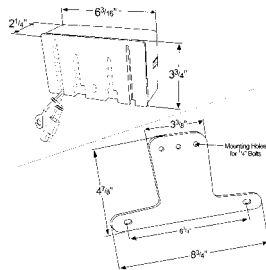

REPLACEMENT PARTS:

51932 Red, RH, S/T/T & C/M
51942 Red, LH, S/T/T w/ License Window and C/M

Material: Acrylic/ABS/Polypropylene
FMVSS: S/T/T RH - A, I, P2, S, T; S/T/T LH - A, I, L, S, T
Finish: Red
Bulb: 1157, 168 CP; Volts / Amps: 12V / .59A
Accessory: Harness: 68420
Bracket: 43262-5
Lens: S/T/T- Red 92792; C/M- Red 91122