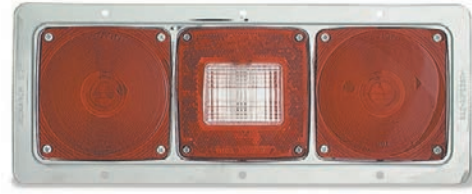

VERSALITE® TRIPLE-POD RECESSED-MOUNT LAMP

Six functions: stop, tail, turn, clearance light, back-up light and reflector
• Corrosion-resistant, shock-absorbing construction

52002 Red, Chrome Finish

Material: ABS/Acrylic
FMVSS: A, I, P2, R, S, T
Finish: Chrome/Red
Bulb: S/T/T - 1157, 32/3 CP; Volts / Amps: 12V / 4.2A (I,S)/2.1A (R)/1.18A (P2,T)
Bulb: 1156, 32 CP; Volts / Amps: 12V / .59A (T)
Lens: Red 90742; Reflex - Red 90752