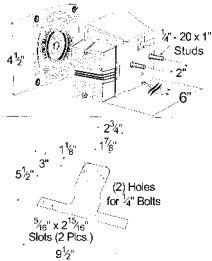

RV, Marine and Utility Trailer Lighting

Phares Nautiques, de Véhicules Récréatifs et de Remorques Faros de Marina y Luces de Vehiculos Recreativos