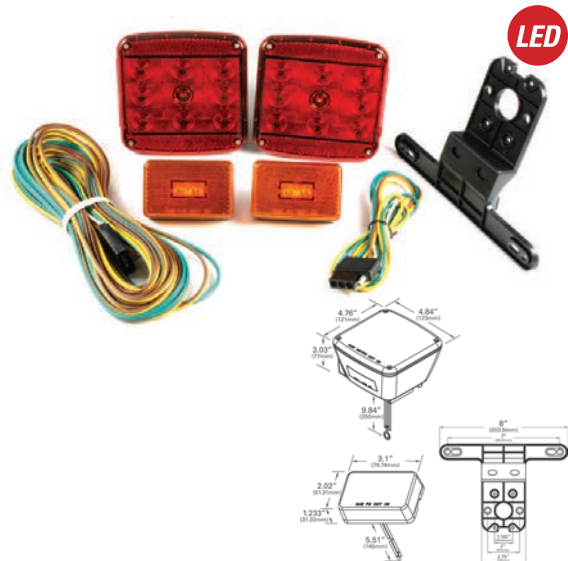

**65410-5** Lighting and Wiring Kit **RETAIL**

Material: Steel/Polycarbonate/ABS/PVC/Acrylic  
 Finish: Red / Yellow / Black  
 Accessories: S/T/T Lamp: Red 53962; Sidemarker and Clearance/Marker: Red 47962, Yellow 47973; Bar Lamp: 49182; License Lamp: 60341; Reflective Tape: Yellow 41153, Red 41152; Grommet: 92420; Brackets: 43272, 43362, 92420; Harness: 01-6604-D7

## LED TRAILER LIGHTING KIT

7-function tail lamps: stop/tail/turn, side/rear reflector clearance/marker and license lamp

**65870-5** w/ Clearance/Marker **NEW RETAIL**  
**65880-5** w/o Clearance/Marker **NEW RETAIL**

### REPLACEMENT LAMP:

**51962-5** Red, RH, S/T/T **NEW RETAIL**  
**51972-5** Red, LH, S/T/T w/ License Window **NEW RETAIL**  
**45973-5** Yellow, C/M **NEW RETAIL**

Material: Polypropylene/Acrylic/ABS  
 FMVSS: RH - A, I, P2, S, T; LH - A, I, L, P2, S, T; C/M - P2  
 Finish: Red/Yellow  
 Volts / Amps: S/T/T - 12V / .22A (per lamp); C/M - 12V / .11A (per lamp)  
 Bracket: 43262-5

## SUPERNOVA® LED OVAL TRAILER STOP/TAIL/TURN SUBMERSIBLE LIGHTING KIT

Kit includes two each of: LED lamps (54132), brackets (43362), grommets (92420) and 3-wire, 11" plug-in pigtails (67002) • Electronics completely encapsulated with durable epoxy for maximum protection from the environment • Fits current mounting flanges and grommets