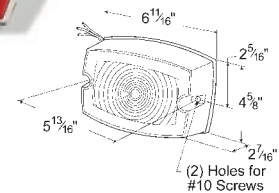

5 FUNCTION COMBINATION REAR LAMP

For recreational vehicles and mobile homes • Combination lamp with stop, tail, turn, reflector and license functions • Flat-back, corrosion-resistant, shock-absorbing base • 180° full lens illumination

50762 Red

Material: Polypropylene/Acrylic
FMVSS: A, I, L, S, T
Finish: Red
Bulb: 1157, 32/3 CP
Volts / Amps: 12V / 2.1A (I,S) / .59A (L,T)
Pigtail: 68150; Lens 90602