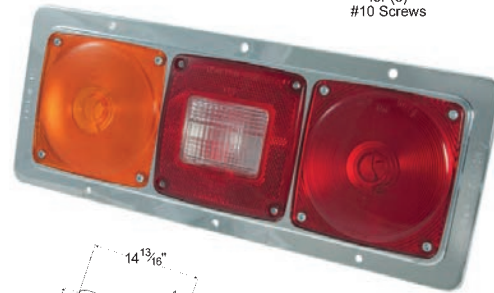

VERSALITE® TRIPLE-POD RECESSED-MOUNT LAMP WITH YELLOW TURN LENS

Five functions: stop, tail, turn signal, back-up light and reflector
• Corrosion-resistant, shock-absorbing construction

52112 LH
52122 RH

Material: ABS/Acrylic
FMVSS: A, I, P2, R, S, T
Finish: Chrome/Red/Yellow
Bulb: 1157, 32/3 CP; Volts / Amps: 12V / 4.2A (I,S) / 2.1A (R)/1.18A (T)
Bulb: 1156, 32 CP; Volts / Amps: 12V / .59A (T)
Lens: Red 90742; Yellow 90743; Reflex - Red 90752