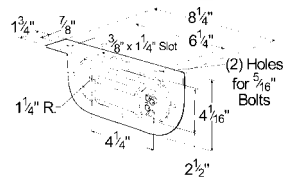

RV, Marine and Utility Trailer Lighting

Phares Nautiques, de Véhicules Récréatifs et de Remorques Faros de Marina y Luces de Vehiculos Recreativos

LED

SUBMERSIBLE LED TRAILER LIGHTING KIT

Popular square design • 7-function kit • Kit includes lamps, trailer harness, license bracket and mounting hardware

65330-5	w/ Clearance/Marker	RETAIL
65320-5	w/o Clearance/Marker	RETAIL

REPLACEMENT LAMP:

51982	Red, RH, S/T/T	RETAIL
51982-5	Red, RH, S/T/T	RETAIL
51992	Red, LH, S/T/T	RETAIL
51992-5	Red, LH, S/T/T	RETAIL
47852-5	Red, C/M	RETAIL
47853-5	Yellow, C/M	RETAIL

Material: Polypropylene/Acrylic/ABS
FMVSS: RH - A, I, P2, S, T; LH - A, I, L, P2, S, T; C/M - P2
Finish: Red/Yellow
Volts / Amps: S/T/T - 12V / .22A (per lamp); C/M - 12V / .11A (per lamp)
Bracket: 43262-5
Lens: S/T/T - Red 90642

OVAL TRAILER STOP/TAIL/TURN SUBMERSIBLE LIGHTING KIT

Kit includes two of each: lamps (52182), brackets (43362), grommets (92420) and 3-wire 11" plug-in pigtails (67000)

BOAT TRAILER KIT:

53082-5	RETAIL

Material: Steel/Polycarbonate/PVC
FMVSS: I, S, T
Finish: Red
Bulb: 1157, 32/3 CP; Volts / Amps: 12V / 2.1A (I,S)/.59A (T) per lamp
Accessory: Lamp: Red 52182
Bracket: 43362
Grommet: 92420
Pigtail: 67000

TRAILER LIGHTING KIT

Twist-in bulb design makes it easy to replace • Kit includes lamps, harness, license plate bracket, and complete wiring and installation kit

65370-5	w/ Clearance/Marker	RETAIL
65380-5	w/o Clearance/Marker	RETAIL

REPLACEMENT PARTS:

52302	Red, RH, S/T/T	RETAIL
52302-5	Red, RH, S/T/T	RETAIL
52312	Red, LH, S/T/T	RETAIL
52312-5	Red, LH, S/T/T	RETAIL
46983-5	Yellow, Clearance/Marker	RETAIL

Material: Acrylic / ABS / Polypropylene
FMVSS: A, I, L, P2, S, T
Finish: Red/Yellow
Bulb: S/T/T - 1157, 32/3 CP; Volts / Amps: 12V / 2.1A (I,S)/.59(T)
Bulb: Marker - 1895, 2 CP; Volts / Amps: 12V / .27A (P2)
Lens: S/T/T - Red 92792; Clearance/Marker; Red 91112; Yellow 91113