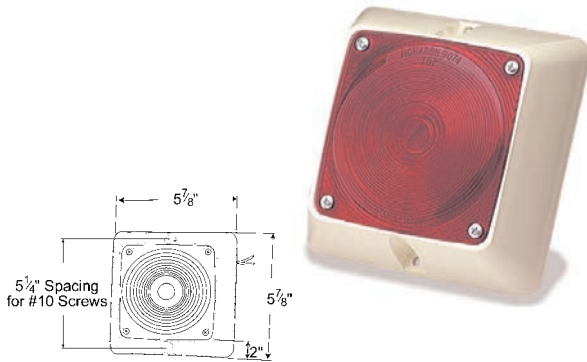

RV, Marine and Utility Trailer Lighting

Phares Nautiques, de Véhicules Récréatifs et de Remorques Faros de Marina y Luces de Vehiculos Recreativos

VERSALITE® SINGLE-POD SURFACE MOUNT LAMP

Three functions: stop, tail and turn • Corrosion-resistant, shock-absorbing construction

51142 Red

Material: Polycarbonate/ABS
FMVSS: I, S, T
Finish: White/ Red
Bulb: 1157, 32/3 CP; Volts / Amps: 12V / 2.1A (I,S)/.59A(T)
Lens: Red 90742