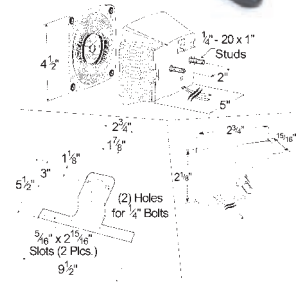

REPLACEMENT PARTS:

- **53662** Red, RH, S/T/T
- **53672** Red, LH, S/T/T
- **46982-5** Red, C/M RETAIL
- **46983-5** Yellow, C/M RETAIL
- **90172** Red, S/T/T Lens Kit (90642 & 91112)

Material: Acrylic/ABS/Polypropylene
FMVSS: RH - A, I, P2, S, T; LH - A, I, L, P2, S, T; C/M - P2
Finish: Red/Yellow
Bulb: S/T/T - 1157; Volts / Amps: 12V / 2.1A (I, S)/.59A (T)/.27A (P2) per lamp
Bulb: C/M - 1895, 2 CP; Volts / Amps: 12V / .27A (P2) per lamp
Lens: S/T/T - Red 92792
Sidemarker and Clearance/Marker Red 91112, Yellow 91113