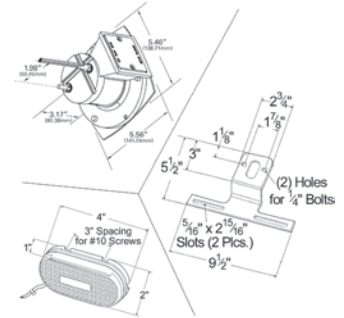

TRAILER LIGHTING KIT WITH CLEARANCE/MARKER LAMP

7-function tail lamps: stop/tail/turn, side/rear reflector clearance marker and license lamp • Kit includes right and left tail lamps (50532, 50542), two clearance/marker lamps (46393), 4-foot trunk and 25-foot split-Y trailer harnesses, license bracket (43262-5), mounting hardware

- **65350-5** w/ Yellow Clearance/Marker RETAIL
- **65190-5** w/o Yellow Clearance/Marker RETAIL

REPLACEMENT LAMP:

- **50542** Red, RH, S/T/T
- **50542-5** Red, RH, S/T/T RETAIL
- **50532-5** Red, LH, S/T/T w/ License Window RETAIL
- **46713** Yellow, C/M
- **46713-5** Yellow, C/M RETAIL

Material: Acrylic/ABS/Polypropylene
FMVSS: RH - A, I, L P2, S, T; LH - A, I, P2, S, T; C/M A, P2, P3
Finish: Red/Yellow
Bulb: S/T/T - 1157, 32/3 CP; Volts / Amps: 12V / 2.1A (I, S)/.59A (T)
Bulb: Sidemarker - 1895, 2 CP; Volts / Amps: 12V / .59A (T,L,P2)
Bulb: C/M - 1895, 2 CP; Volts / Amps: 12V / .27A (P2)
Lens: C/M Red 91112; S/T/T Red 90342