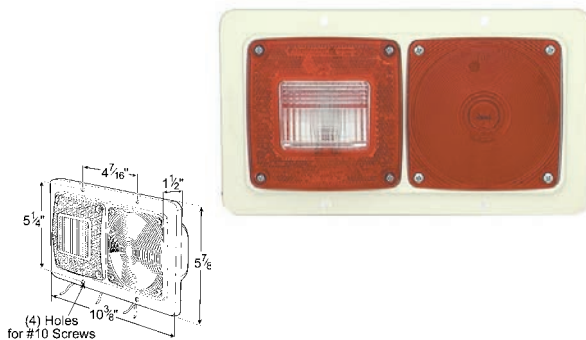

VERSALITE® DOUBLE-POD RECESSED-MOUNT LAMP

Five functions: stop, tail, turn, back-up light and reflector • Corrosion-resistant, shock-absorbing construction

51042 Red

Material: ABS/Acrylic
FMVSS: A, I, R, S, T
Finish: White/ Red
Bulb: S/T/T - 1157, 32/3 CP; Volts / Amps: 12V / 4.2A (I,R,S)/.59A (T)
Bulb: 1156, 32 CP; Volts / Amps: 12V / .59A (T)
Lens: Red 90742; Reflex - Red 90752