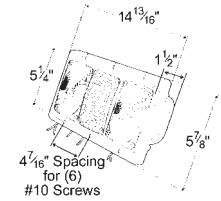

VERSALITE® TRIPLE-POD RECESSED-MOUNT LAMP

Six functions: stop, tail, turn, clearance light, back-up light and reflector
• Corrosion-resistant, shock-absorbing construction

52002 Red, Chrome Finish

Material: ABS/Acrylic
FMVSS: A, I, P2, R, S, T
Finish: Chrome/Red
Bulb: S/T/T - 1157, 32/3 CP; Volts / Amps: 12V / 4.2A (I,S)/2.1A (R)/1.18A (P2,T)
Bulb: 1156, 32 CP; Volts / Amps: 12V / .59A (T)
Lens: Red 90742; Reflex - Red 90752