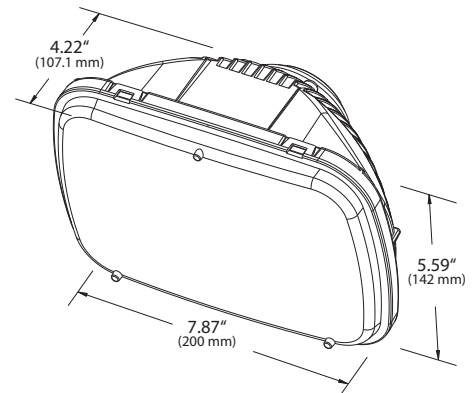

2600 Lanier Drive, Madison, Indiana U.S.A. 47250-0550
U.S. 800.628.0809 Canada 800.268.5612
Europe +49 9962/20008-0 Mexico 011 (52) 81-8262-4400

grote.com