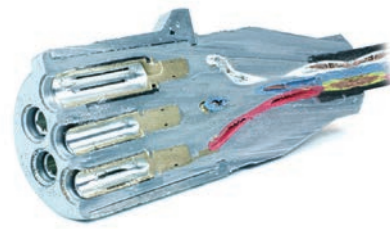

3-IN-1

ABS ELECTRICAL & AIR ASSEMBLIES

ELECTRICAL ULTRALINK™ POWER CORDS • ANODIZED GLADHANDS • RUBBER AIR LINES

Take the worry out of service system maintenance with Grote's 3-in-1 ABS Electrical & Air Assemblies featuring rugged straight rubber airline hoses and Grote's UltraLink™ Power Cords

The UltraLink™ Power Cord is the backbone of Grote's 3 in 1 system!

The power cord is constructed utilizing Grote's crush resistant plug so frequent replacement of the plug is no longer a consideration! This plug will stand up to the harshest environments and provide maximum reliability, while delivering improved performance, longer wear and superior conductivity.

81-3115

PART #	DESCRIPTION
81-3120	3-IN-1 ABS ELECTRICAL & AIR ASSEMBLIES, BLACK, 20'
81-3115	3-IN-1 ABS ELECTRICAL & AIR ASSEMBLIES, BLACK, 15'
81-3215	3-IN-1 ABS ELECTRICAL & AIR ASSEMBLIES, RED/BLUE 15'
81-3112	3-IN-1 ABS ELECTRICAL & AIR ASSEMBLIES, BLACK, 12'
81-3212	3-IN-1 ABS ELECTRICAL & AIR ASSEMBLIES, RED/BLUE 12'

87171

01 Electrical UltraLink™ Power Cords

- Heavy Duty zinc die-cast plugs are filled with elastomeric material that resists crushing and acts as potting to seal solid brass terminals from moisture
- Special adhesive bonds the cable to the plug, eliminating the need for a supporting spring and preventing moisture from entering the back of the plug
- Meets SAEJ560, J2394 (ABS cords)