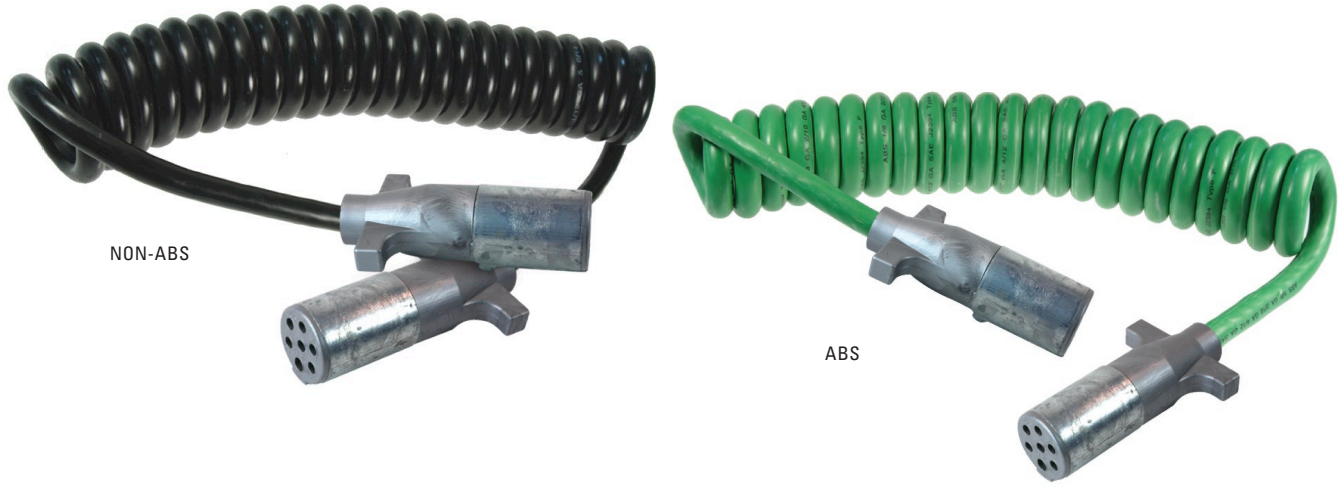

# UltraLink Power Cords

Product Information Sheet

TRAILER WIRING AND COMMUNICATION SYSTEMS

UltraLink™ Power Cords feature a crush resistant plug and deliver improved performance, longer wear, and superior conductivity at a competitive price

- Provides superior power delivery and exceeds power delivery minimum legal lamp requirements for single or double trailer configurations

### Solid Plug Design

- UltraLink™ zinc die-cast plugs are filled with elastomeric material that resists crushing and acts as potting to seal solid brass terminals from moisture
- Special adhesive bonds the cable to the plug, eliminating the need for a supporting spring and preventing moisture from entering the back of the plug
- Solid brass terminals are corrosion resistant, and provide superior current capacity with minimal voltage drop

### Cable

- Provides excellent recoil memory, chemical, and abrasion resistance (Coiled Versions)
- Advanced polymer jacketing material provides complete sealing and abrasion protection between -55°F and 190°F (Premium Versions)