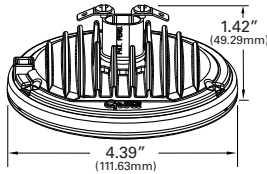

## Trilliant® 36

Turns ANY  
Par 36 Incandescent  
LAMP INTO an  
LED WhiteLight™  
Work Lamp

PAR 36 LED WHITELIGHT™  
CONVERSION BULB

LED WHITELIGHT™ WORK LAMP  
WITH MOUNTING BRACKET

Lasts Longer,  
Shines Brighter and  
Delivers Better Value

### PRODUCT SPECIFICATIONS

**MATERIAL:** POLYCARBONATE / ALUMINUM  
**FINISH:** BLACK  
**VOLTAGE AMP:** 10V-30V  
**LENS:** 94300 TRACTORPLUS™  
94310 WIDE FLOOD  
**PIGTAIL:** 68580

Part Number	Beam Pattern	Light Source	Operating Voltage	Amperage	Interchange	
63821-5	PAR 36 LED BULB	TRACTORPLUS™	LED	10V - 30V	1.4A AT 12V / .7A AT 24V	NA
63831-5	PAR 36 LED BULB	WIDE FLOOD	LED	10V - 30V	1.4A AT 12V / .7A AT 24V	NA
63861-5	PAR 36 LED LAMP	TRACTORPLUS™	LED	10V - 30V	1.4A AT 12V / .7A AT 24V	NA
63871-5	PAR 36 LED LAMP	WIDE FLOOD	LED	10V - 30V	1.4A AT 12V / .7A AT 24V	NA