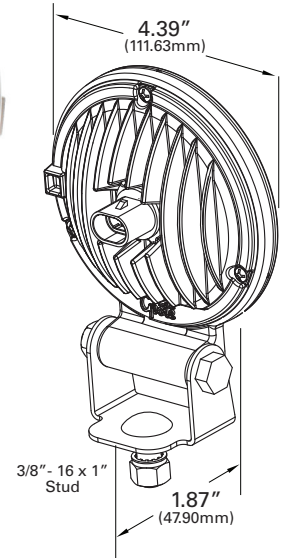

## Trilliant® 36

Turns ANY  
Par 36 Incandescent  
LAMP INTO an  
LED WhiteLight™  
Work Lamp

PAR 36 LED WHITELIGHT™  
CONVERSION BULB

LED WHITELIGHT™ WORK LAMP  
WITH MOUNTING BRACKET

Lasts Longer,  
Shines Brighter and  
Delivers Better Value

### PRODUCT SPECIFICATIONS

**MATERIAL:** POLYCARBONATE / ALUMINUM  
**FINISH:** BLACK  
**VOLTAGE AMP:** 10V-30V  
**LENS:** 94300 TRACTORPLUS™  
94310 WIDE FLOOD  
**PIGTAIL:** 68580

Part Number	Beam Pattern	Light Source	Operating Voltage	Amperage	Interchange	
63821-5	PAR 36 LED BULB	TRACTORPLUS™	LED	10V - 30V	1.4A AT 12V / .7A AT 24V	NA
63831-5	PAR 36 LED BULB	WIDE FLOOD	LED	10V - 30V	1.4A AT 12V / .7A AT 24V	NA
63861-5	PAR 36 LED LAMP	TRACTORPLUS™	LED	10V - 30V	1.4A AT 12V / .7A AT 24V	NA
63871-5	PAR 36 LED LAMP	WIDE FLOOD	LED	10V - 30V	1.4A AT 12V / .7A AT 24V	NA