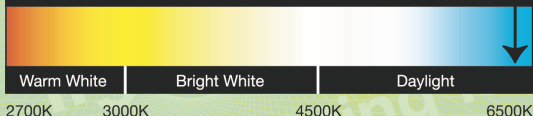

# lighting facts<sup>®</sup>

A Program of the U.S. DOE

Light Output (Lumens)	734
Watts	20.56
Lumens per Watt (Efficacy)	35

Color Accuracy	73
Color Rendering Index (CRI)	

**Light Color**  
Correlated Color Temperature (CCT) **6489 (Daylight)**