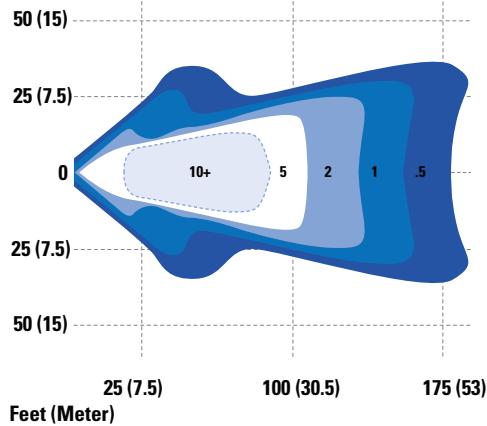

Trilliant® LED WhiteLight™ Work Lamp

Product Information Sheet

FORWARD LIGHTING

Trilliant® Spot

Trilliant® Trapezoid

Trilliant® Flood

Trilliant® Wide Flood

2600 Lanier Drive, Madison, Indiana U.S.A. 47250-0550
U.S. 800.628.0809 Canada 800.268.5612
Europe +49 9962/20008-0 Mexico 011 (52) 81-8262-4400

grote.com