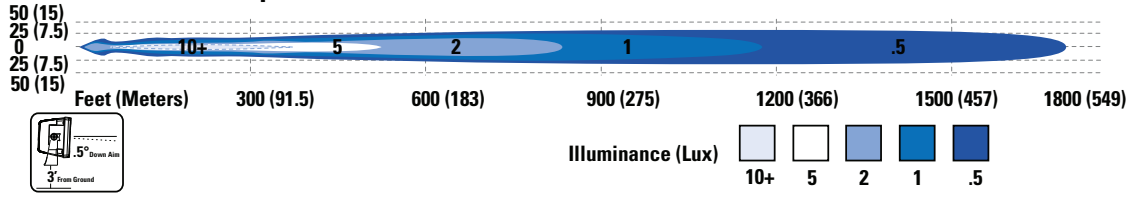

Trilliant® LED WhiteLight™ Work Lamp

Product Information Sheet

FORWARD LIGHTING

Trilliant® Spot