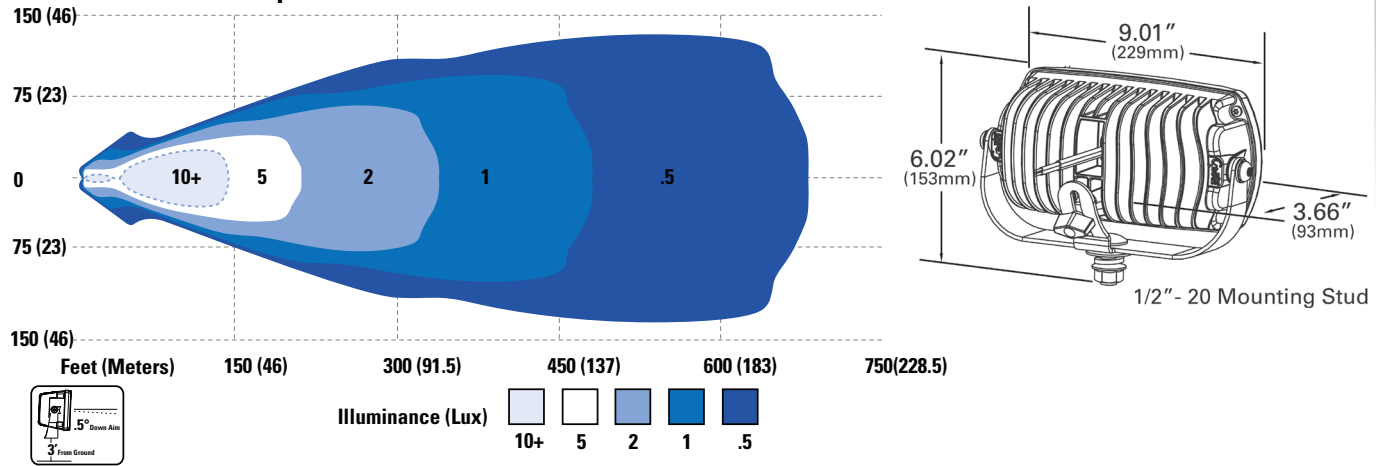

Trilliant® Trapezoid

Trilliant® Flood