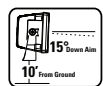

FORWARD LIGHTING

Trilliant[®] Spot

Trilliant[®] Trapezoid

Trilliant[®] Flood

Trilliant[®] Wide Flood

2600 Lanier Drive, Madison, Indiana U.S.A. 47250-0550
 U.S. 800.628.0809 Canada 800.268.5612
 Europe +49 9962/20008-0 Mexico 011 (52) 81-8262-4400