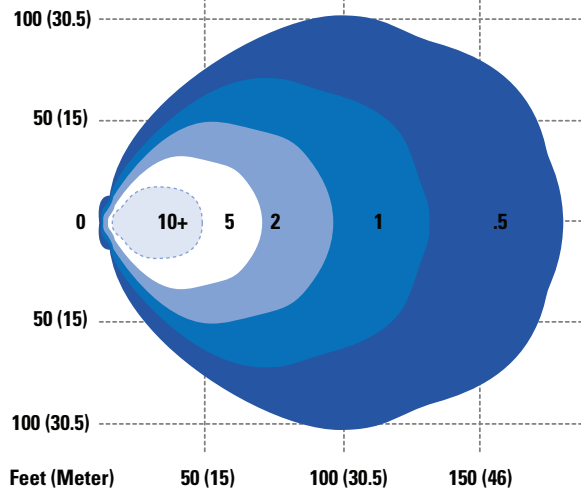

Trilliant® Wide Flood

2600 Lanier Drive, Madison, Indiana U.S.A. 47250-0550
U.S. 800.628.0809 Canada 800.268.5612
Europe +49 9962/20008-0 Mexico 011 (52) 81-8262-4400

grote.com