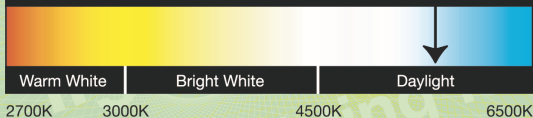

LED

lighting facts®

A Program of the U.S. DOE

Light Output (Lumens)	1378
Watts	17.47
Lumens per Watt (Efficacy)	78

Color Accuracy	73
Color Rendering Index (CRI)	

Light Color

Correlated Color Temperature (CCT)

5685 (Daylight)

Warranty**	Yes

All results, except LED Lumen Maintenance, are according to IESNA LM-79-2008: *Approved Method for the Electrical and Photometric Testing of Solid-State Lighting*. The U.S. Department of Energy (DOE) verifies product test data and results.

** See www.lightingfacts.com/products for details.

Registration Number: 6MZX-MLHWWZ (7/18/2013)

Model Number: 64G01

Type: Other